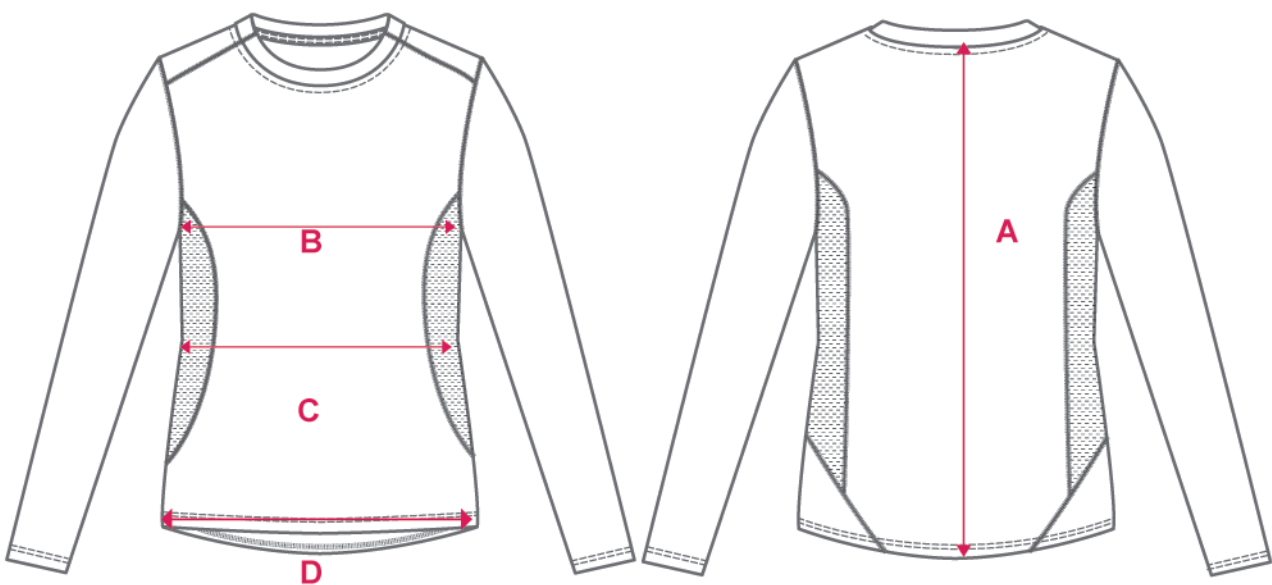

STANDARD FIT - ADULT SIZING - SLEEVELESS

	SIZE	8	10	12	14	16	18	20	22	24
Centre Back	A	63	64.5	66	67.5	69	70.5	72	73.5	75
1/2 Chest Circumference	B	43.5	46	48.5	51	53.5	56	58.5	61	63.5
1/2 Waist	C	42	44.5	47	49.5	52	54.5	57	59.5	62
1/2 Hem Circumference	D	46	48.5	51	53.5	56	58.5	61	63.5	66

FRONT

BACK

PERFORMANCE 2018

NOTE: Please check all details carefully before order is submitted

PATTERN: STANDARD FIT - GIRL'S SIZING - SLEEVELESS

- Y60122

	SIZE	4G	6G	8G	10G	12G	14G
Centre Back	A	41	45	49	53	57	61
1/2 Chest Circumference	B	33.5	35.5	37.5	39.5	41.5	44.5
1/2 Waist	C	32.5	33.5	34.5	35.5	37.5	40.5
1/2 Hem Circumference	D	34.5	36.5	38.5	40.5	42.5	45.5

STANDARD FIT - ADULT SIZING - SLEEVELESS

	SIZE	8	10	12	14	16	18	20	22	24
Centre Back	A	66.5	68	69.5	71	72.5	74	75.5	77	78.5
1/2 Chest Circumference	B	45	47.5	50	52.5	55	57.5	60	62.5	65
1/2 Waist	C	44.5	47	49.5	52	54.5	57	59.5	62	64.5
1/2 Hem Circumference	D	46	48.5	51	53.5	56	58.5	61	63.5	66