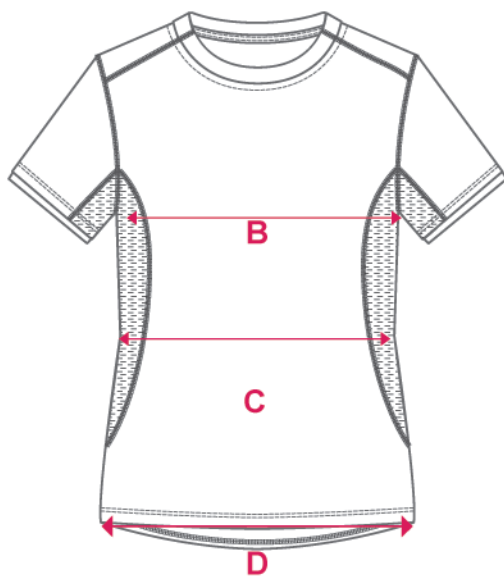

STANDARD FIT - ADULT SIZING - SLEEVELESS

	SIZE	8	10	12	14	16	18	20	22	24
Centre Back	A	66.5	68	69.5	71	72.5	74	75.5	77	78.5
1/2 Chest Circumference	B	45	47.5	50	52.5	55	57.5	60	62.5	65
1/2 Waist	C	44.5	47	49.5	52	54.5	57	59.5	62	64.5
1/2 Hem Circumference	D	46	48.5	51	53.5	56	58.5	61	63.5	66

FRONT

BACK

PERFORMANCE 2018

NOTE: Please check all details carefully before order is submitted

SHORT SLEEVE SHIRT

PATTERN: STANDARD FIT - GIRL'S SIZING - SLEEVELESS

- Y60121

	SIZE	4G	6G	8G	10G	12G	14G
Centre Back	A	41	45	49	53	57	61
1/2 Chest Circumference	B	33.5	35.5	37.5	39.5	41.5	44.5
1/2 Waist	C	32.5	33.5	34.5	35.5	37.5	40.5
1/2 Hem Circumference	D	34.5	36.5	38.5	40.5	42.5	45.5

STANDARD FIT - ADULT SIZING - SLEEVELESS

	SIZE	8	10	12	14	16	18	20	22	24
Centre Back	A	65.5	67	68.5	70	71.5	73	74.5	76	77.5
1/2 Chest Circumference	B	45	47.5	50	52.5	55	57.5	60	62.5	65
1/2 Waist	C	44.5	47	49.5	52	54.5	57	59.5	62	64.5
1/2 Hem Circumference	D	46	48.5	51	53.5	56	58.5	61	63.5	66