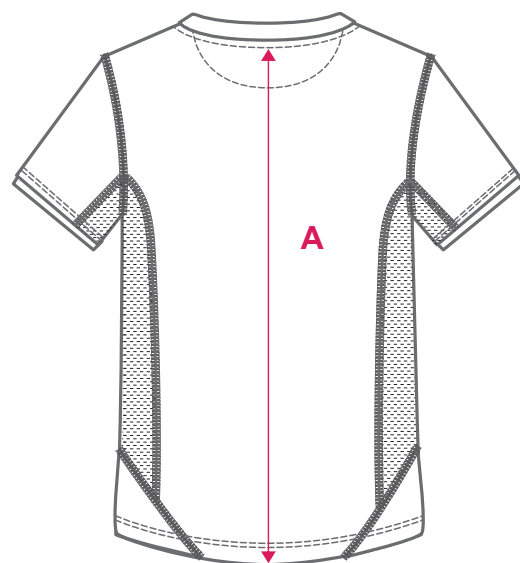

BACK

PERFORMANCE 2018

NOTE: Please check all details carefully before order is submitted