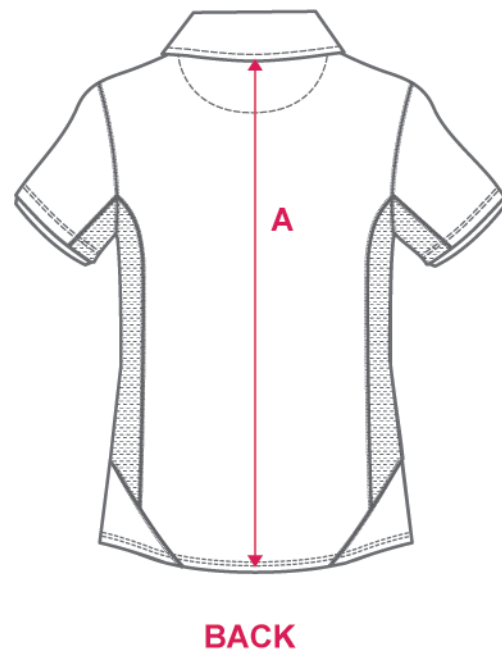

MEN'S WARM UP TEE
ELITE FIT
MESH SIDE PANEL

SPORTS

- GENERAL

SIZE AVAILABLE

- KIDS: 4K - 14K
- ADULTS: XS - 5XL

FABRIC OPTIONS

- A00002 ULTRA FLAT
- A00003 ICEFILL
- A00001 ULTRA MESH
- C00080 HY TECH SILVER

PERFORMANCE 2018

NOTE: Please check all details carefully before order is submitted

PATTERN: STANDARD FIT - KIDS SIZING - SHORT SLEEVE

- Y60119

	SIZE	4K	6K	8K	10K	12K	14K
Back Length	A	45	47	51	55	59	63
1/2 Chest	B	36	38	40	42	44	47
1/2 Hem Circumference	C	36	38	40	42	44	47

STANDARD FIT - ADULT SIZING - SHORT SLEEVE

	SIZE	XS	S	M	L	XL	2XL	3XL	4XL	5XL
Back Length	A	70.5	72	73.5	75	76.5	78	79.5	81	72.5
1/2 Chest	B	50	52.5	55	57.5	60	62.5	65	67.5	70
1/2 Hem Circumference	C	50	52.5	55	57.5	60	62.5	65	67.5	70