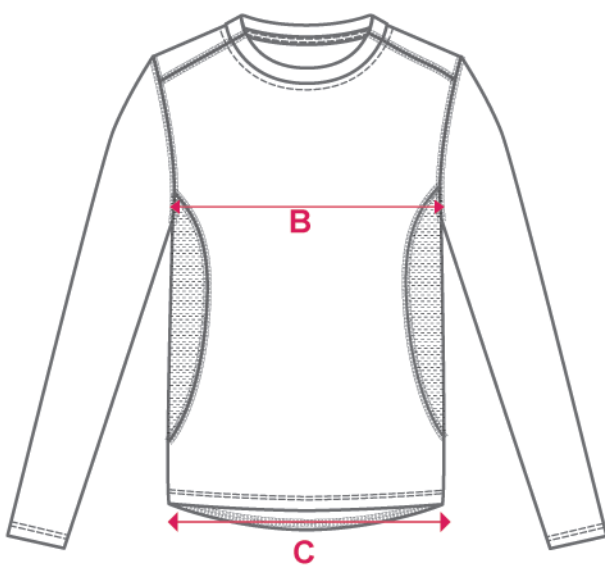

STANDARD FIT - ADULT SIZING - SLEEVELESS

	SIZE	XS	S	M	L	XL	2XL	3XL	4XL	5XL
Centre Back	A	66.5	68	69.5	71	72.5	74	75.5	77	78.5
1/2 Chest Circumference	B	47.5	50	52.5	55	57.5	60	62.5	65	67.5
1/2 Hem Circumference	C	49	51.5	54	56.5	59	61.5	64	66.5	69

FRONT

BACK

PERFORMANCE 2018

NOTE: Please check all details carefully before order is submitted

PATTERN: STANDARD FIT - KIDS SIZING - SLEEVELESS

- Y60129

	SIZE	4K	6K	8K	10K	12K	14K
Centre Back	A	45	47	51	55	59	63
1/2 Chest Circumference	B	36	38	40	42	44	47
1/2 Hem Circumference	C	36	38	40	42	44	47

STANDARD FIT - ADULT SIZING - SLEEVELESS

	SIZE	XS	S	M	L	XL	2XL	3XL	4XL	5XL
Centre Back	A	70.5	72	73.5	75	76.5	78	79.5	81	82.5
1/2 Chest Circumference	B	50	52.5	55	57.5	60	62.5	65	67.5	70
1/2 Hem Circumference	C	50	52.5	55	57.5	60	62.5	65	67.5	70