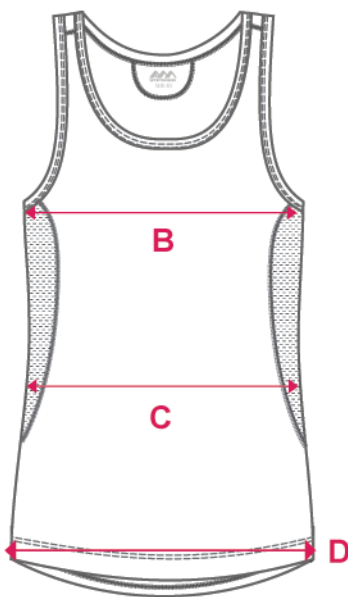

PATTERN: STANDARD FIT - KIDS SIZING - SHORT SLEEVE

- Y60120

	SIZE	4G	6G	8G	10G	12G	14G
Back Length	A	39	43	47	51	55	59
1/2 Chest	B	33.5	35.5	37.5	39.5	40	42.5
1/2 Hem Circumference	C	33.5	35.5	37.5	39.5	41	43.5

STANDARD FIT - ADULT SIZING - SHORT SLEEVE

	SIZE	8A	10A	12A	14A	16A	18A	20A	22A	24A
Back Length	A	63.5	66.5	68	69.5	71	72.5	74	75.5	77
1/2 Chest	B	45	47.5	50	52.5	55	57.5	60	62.5	65
1/2 Hem Circumference	C	46	48.5	51	53.5	56	58.5	61	63.5	66

PERFORMANCE 2018

NOTE: Please check all details carefully before order is submitted

PATTERN: STANDARD FIT - GIRL'S SIZING - SLEEVELESS

- Y60126

	SIZE	4G	6G	8G	10G	12G	14G
Centre Back	A	40.5	44.5	48.5	52.5	56.5	60.5
1/2 Chest Circumference	B	32	34	36	38	40	43
1/2 Waist	C	32	33.5	35	36.5	38	42
1/2 Hem Circumference	D	33	35	37	39	41	44

STANDARD FIT - ADULT SIZING - SLEEVELESS

	SIZE	8	10	12	14	16	18	20	22	24
Centre Back	A	63	64.5	66	67.5	69	70.5	72	73.5	75
1/2 Chest Circumference	B	43.5	46	48.5	51	53.5	56	58.5	61	63.5
1/2 Waist	C	42	44.5	47	49.5	52	54.5	57	59.5	62
1/2 Hem Circumference	D	46	48.5	51	53.5	56	58.5	61	63.5	66