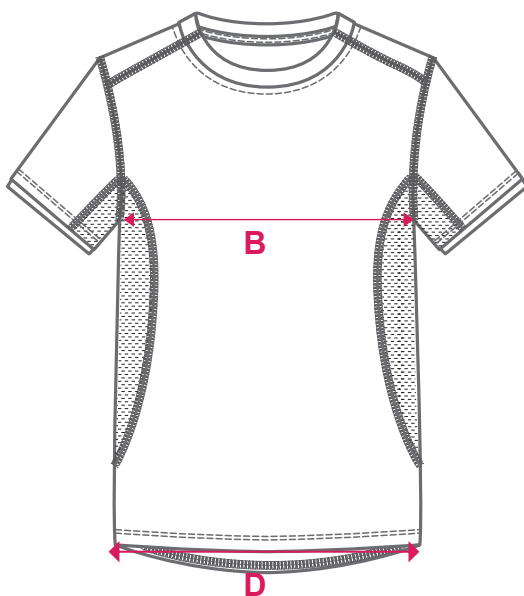

FRONT

BACK

PERFORMANCE 2018

NOTE: Please check all details carefully before order is submitted

PATTERN: STANDARD FIT - KIDS SIZING - SLEEVELESS

- Y60129

	SIZE	4K	6K	8K	10K	12K	14K
Centre Back	A	45	47	51	55	59	63
1/2 Chest Circumference	B	36	38	40	42	44	47
1/2 Hem Circumference	C	36	38	40	42	44	47

STANDARD FIT - ADULT SIZING - SLEEVELESS

	SIZE	XS	S	M	L	XL	2XL	3XL	4XL	5XL
Centre Back	A	70.5	72	73.5	75	76.5	78	79.5	81	82.5
1/2 Chest Circumference	B	50	52.5	55	57.5	60	62.5	65	67.5	70
1/2 Hem Circumference	C	50	52.5	55	57.5	60	62.5	65	67.5	70

FRONT

BACK

PERFORMANCE 2018

NOTE: Please check all details carefully before order is submitted

SHORT SLEEVE SHIRT

PATTERN: **STANDARD FIT - KIDS SIZING - SLEEVELESS**

- Y60128

	SIZE	4K	6K	8K	10K	12K	14K
Centre Back	A	45	47	51	55	59	63
1/2 Chest Circumference	B	36	38	40	42	44	47
1/2 Hem Circumference	C	36	38	40	42	44	47