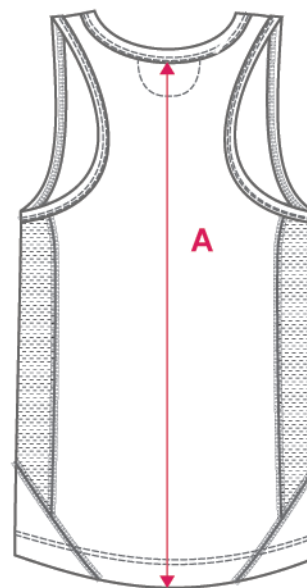

STANDARD FIT - ADULT SIZING - SHORT SLEEVE

	SIZE	XS	S	M	L	XL	2XL	3XL	4XL	5XL
Back Length	A	70.5	72	73.5	75	76.5	78	79.5	81	72.5
1/2 Chest	B	50	52.5	55	57.5	60	62.5	65	67.5	70
1/2 Hem Circumference	C	50	52.5	55	57.5	60	62.5	65	67.5	70

PERFORMANCE 2018

NOTE: Please check all details carefully before order is submitted

PATTERN: STANDARD FIT - KIDS SIZING - SLEEVELESS

- Y60125

	SIZE	4K	6K	8K	10K	12K	14K
Centre Back	A	46.5	48.5	52.5	56.5	60.5	64.5
1/2 Chest Circumference	B	33.5	35.5	37.5	39.5	41.5	44.5
1/2 Hem Circumference	C	35	37	39	41	43	46

STANDARD FIT - ADULT SIZING - SLEEVELESS

	SIZE	XS	S	M	L	XL	2XL	3XL	4XL	5XL
Centre Back	A	66.5	68	69.5	71	72.5	74	75.5	77	78.5
1/2 Chest Circumference	B	47.5	50	52.5	55	57.5	60	62.5	65	67.5
1/2 Hem Circumference	C	49	51.5	54	56.5	59	61.5	64	66.5	69

FRONT

BACK

PERFORMANCE 2018

NOTE: Please check all details carefully before order is submitted

PATTERN: STANDARD FIT - KIDS SIZING - SLEEVELESS

- Y60129

	SIZE	4K	6K	8K	10K	12K	14K
Centre Back	A	45	47	51	55	59	63
1/2 Chest Circumference	B	36	38	40	42	44	47
1/2 Hem Circumference	C	36	38	40	42	44	47