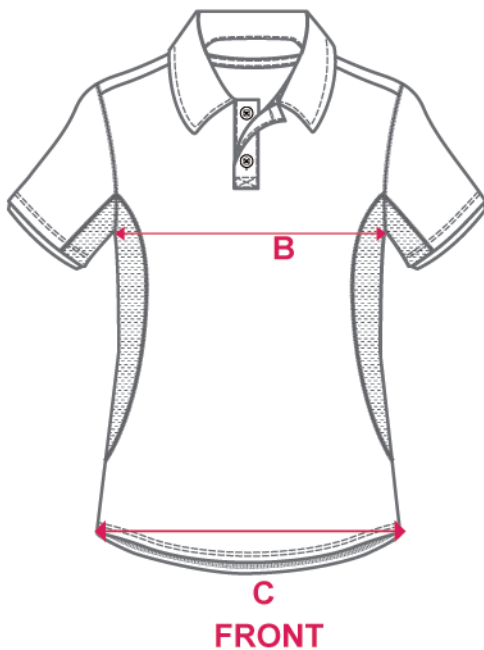

PATTERN: STANDARD FIT - KIDS SIZING - SHORT SLEEVE

- Y60120

	SIZE	4G	6G	8G	10G	12G	14G
Back Length	A	39	43	47	51	55	59
1/2 Chest	B	33.5	35.5	37.5	39.5	40	42.5
1/2 Hem Circumference	C	33.5	35.5	37.5	39.5	41	43.5

STANDARD FIT - ADULT SIZING - SHORT SLEEVE

	SIZE	8A	10A	12A	14A	16A	18A	20A	22A	24A
Back Length	A	63.5	66.5	68	69.5	71	72.5	74	75.5	77
1/2 Chest	B	45	47.5	50	52.5	55	57.5	60	62.5	65
1/2 Hem Circumference	C	46	48.5	51	53.5	56	58.5	61	63.5	66

PERFORMANCE 2018

NOTE: Please check all details carefully before order is submitted