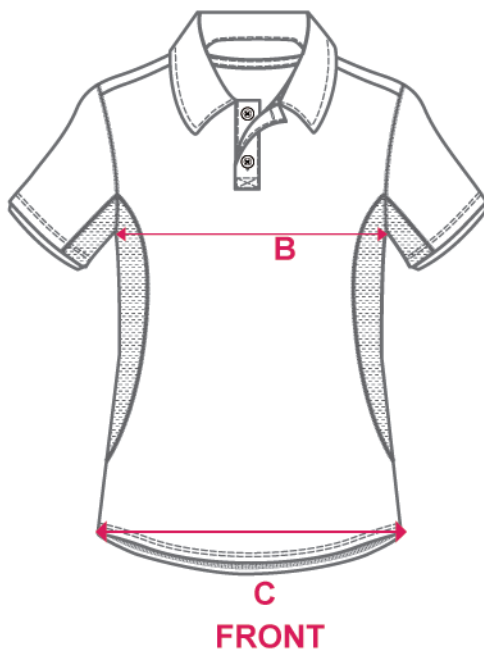

MEN'S WARM UP TEE
ELITE FIT
MESH SIDE PANEL

SPORTS

- GENERAL

SIZE AVAILABLE

- KIDS: 4K - 14K
- ADULTS: XS - 5XL

FABRIC OPTIONS

- A00002 ULTRA FLAT
- A00003 ICEFILL
- A00001 ULTRA MESH
- C00080 HY TECH SILVER

PERFORMANCE 2018

NOTE: Please check all details carefully before order is submitted

PATTERN: STANDARD FIT - KIDS SIZING - SHORT SLEEVE

- Y60119

	SIZE	4K	6K	8K	10K	12K	14K
Back Length	A	45	47	51	55	59	63
1/2 Chest	B	36	38	40	42	44	47
1/2 Hem Circumference	C	36	38	40	42	44	47

STANDARD FIT - ADULT SIZING - SHORT SLEEVE

	SIZE	XS	S	M	L	XL	2XL	3XL	4XL	5XL
Back Length	A	70.5	72	73.5	75	76.5	78	79.5	81	72.5
1/2 Chest	B	50	52.5	55	57.5	60	62.5	65	67.5	70
1/2 Hem Circumference	C	50	52.5	55	57.5	60	62.5	65	67.5	70