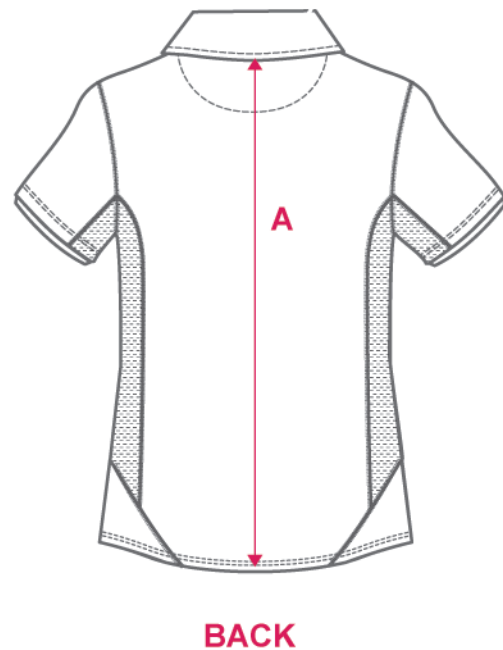

PATTERN: STANDARD FIT - KIDS SIZING - SHORT SLEEVE

- Y60120

	SIZE	4G	6G	8G	10G	12G	14G
Back Length	A	39	43	47	51	55	59
1/2 Chest	B	33.5	35.5	37.5	39.5	40	42.5
1/2 Hem Circumference	C	33.5	35.5	37.5	39.5	41	43.5

STANDARD FIT - ADULT SIZING - SHORT SLEEVE

	SIZE	8A	10A	12A	14A	16A	18A	20A	22A	24A
Back Length	A	63.5	66.5	68	69.5	71	72.5	74	75.5	77
1/2 Chest	B	45	47.5	50	52.5	55	57.5	60	62.5	65
1/2 Hem Circumference	C	46	48.5	51	53.5	56	58.5	61	63.5	66

PERFORMANCE 2018

NOTE: Please check all details carefully before order is submitted