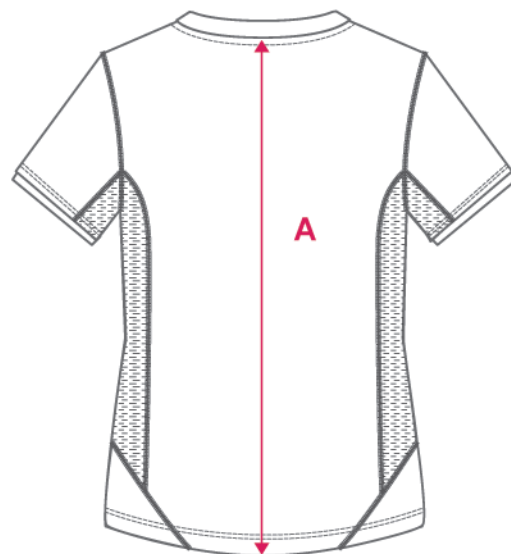

BACK

PERFORMANCE 2018

NOTE: Please check all details carefully before order is submitted