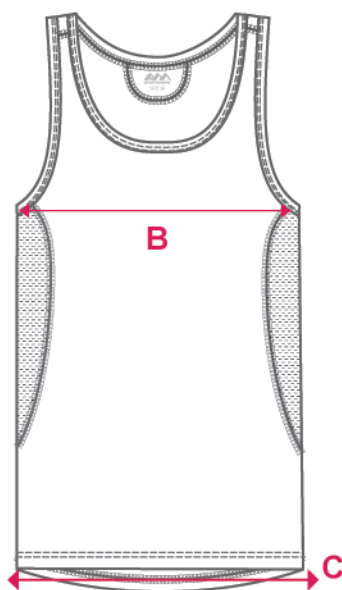

STANDARD FIT - ADULT SIZING - SHORT SLEEVE

	SIZE	XS	S	M	L	XL	2XL	3XL	4XL	5XL
Back Length	A	70.5	72	73.5	75	76.5	78	79.5	81	72.5
1/2 Chest	B	50	52.5	55	57.5	60	62.5	65	67.5	70
1/2 Hem Circumference	C	50	52.5	55	57.5	60	62.5	65	67.5	70

PERFORMANCE 2018

NOTE: Please check all details carefully before order is submitted

PATTERN: STANDARD FIT - KIDS SIZING - SLEEVELESS

- Y60125

	SIZE	4K	6K	8K	10K	12K	14K
Centre Back	A	46.5	48.5	52.5	56.5	60.5	64.5
1/2 Chest Circumference	B	33.5	35.5	37.5	39.5	41.5	44.5
1/2 Hem Circumference	C	35	37	39	41	43	46

STANDARD FIT - ADULT SIZING - SLEEVELESS

	SIZE	XS	S	M	L	XL	2XL	3XL	4XL	5XL
Centre Back	A	66.5	68	69.5	71	72.5	74	75.5	77	78.5
1/2 Chest Circumference	B	47.5	50	52.5	55	57.5	60	62.5	65	67.5
1/2 Hem Circumference	C	49	51.5	54	56.5	59	61.5	64	66.5	69

FRONT

BACK

PERFORMANCE 2018

NOTE: Please check all details carefully before order is submitted

PATTERN: STANDARD FIT - KIDS SIZING - SLEEVELESS

- Y60129

	SIZE	4K	6K	8K	10K	12K	14K
Centre Back	A	45	47	51	55	59	63
1/2 Chest Circumference	B	36	38	40	42	44	47
1/2 Hem Circumference	C	36	38	40	42	44	47