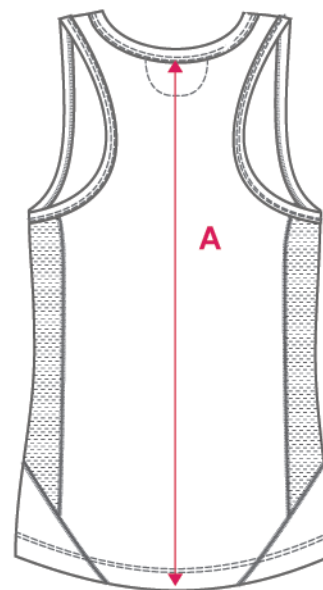

STANDARD FIT - ADULT SIZING - SHORT SLEEVE

	SIZE	8A	10A	12A	14A	16A	18A	20A	22A	24A
Back Length	A	63.5	66.5	68	69.5	71	72.5	74	75.5	77
1/2 Chest	B	45	47.5	50	52.5	55	57.5	60	62.5	65
1/2 Hem Circumference	C	46	48.5	51	53.5	56	58.5	61	63.5	66

PERFORMANCE 2018

NOTE: Please check all details carefully before order is submitted

PATTERN: STANDARD FIT - GIRL'S SIZING - SLEEVELESS

- Y60126

	SIZE	4G	6G	8G	10G	12G	14G
Centre Back	A	40.5	44.5	48.5	52.5	56.5	60.5
1/2 Chest Circumference	B	32	34	36	38	40	43
1/2 Waist	C	32	33.5	35	36.5	38	42
1/2 Hem Circumference	D	33	35	37	39	41	44

STANDARD FIT - ADULT SIZING - SLEEVELESS

	SIZE	8	10	12	14	16	18	20	22	24
Centre Back	A	63	64.5	66	67.5	69	70.5	72	73.5	75
1/2 Chest Circumference	B	43.5	46	48.5	51	53.5	56	58.5	61	63.5
1/2 Waist	C	42	44.5	47	49.5	52	54.5	57	59.5	62
1/2 Hem Circumference	D	46	48.5	51	53.5	56	58.5	61	63.5	66

FRONT

BACK

PERFORMANCE 2018

NOTE: Please check all details carefully before order is submitted

PATTERN: STANDARD FIT - GIRL'S SIZING - SLEEVELESS

- Y60122

	SIZE	4G	6G	8G	10G	12G	14G
Centre Back	A	41	45	49	53	57	61
1/2 Chest Circumference	B	33.5	35.5	37.5	39.5	41.5	44.5
1/2 Waist	C	32.5	33.5	34.5	35.5	37.5	40.5
1/2 Hem Circumference	D	34.5	36.5	38.5	40.5	42.5	45.5