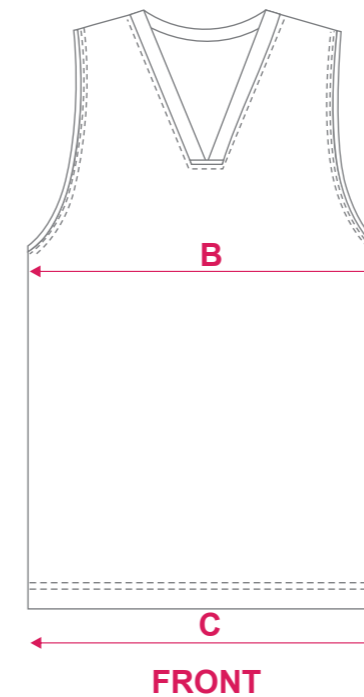

STANDARD FIT - ADULT SIZING

	SIZE	XS	S	M	L	XL	2XL	3XL	4XL	5XL
Back Length	A	74	75.5	77	78.5	80	81.5	83	84.5	86
1/2 Chest	B	50.5	53	55.5	58	60.5	63	65.5	68	70.5
1/2 Hem Circumference	C	50.5	53	55.5	58	60.5	63	65.5	68	70.5

FRONT