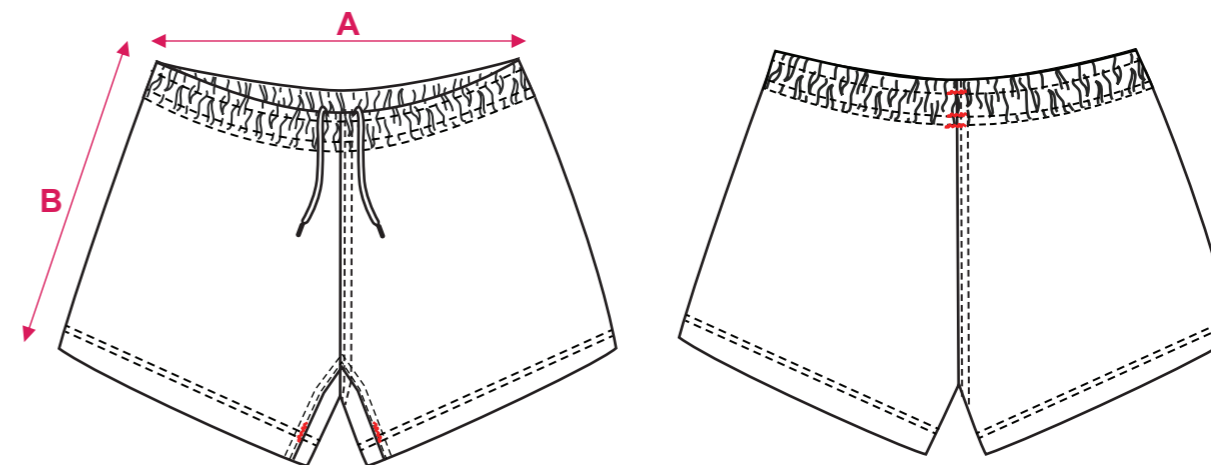

FRONT

PATTERN: Y70014

WOMEN'S
ELITE
AFL SHORTS

STANDARD FIT - ADULT SIZING

	SIZE	8	10	12	14	16	18	20	22	24
Relaxed Waist	A	30.5	33	35.5	38	40.5	43	45.5	48	50.5
Outside Leg	B	30	31	32	33	34	35	36	37	38

BACK