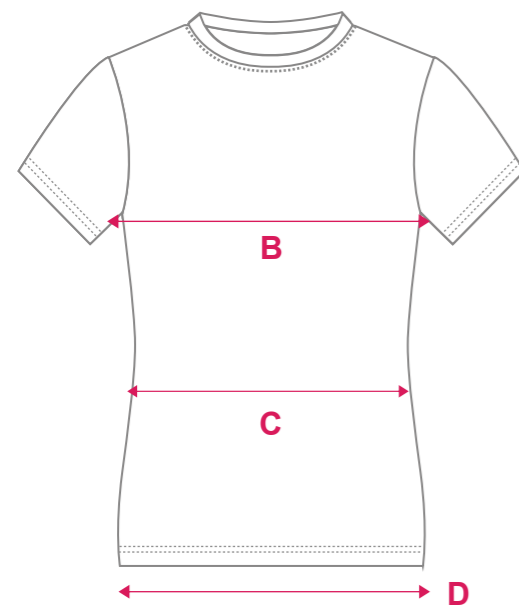

WOMEN'S
SLIM FIT
SET-IN SHORT SLEEVE T-SHIRT

PATTERN: **SLIM FIT - GIRL'S SIZING - SHORT SLEEVE**

- Y60064

	SIZE	4G	6G	8G	10G	12G	14G
Back Length	A	39	43	47	51	55	59
1/2 Chest	B	33.5	35.5	37.5	39.5	41.5	44.5
1/2 Waist	C	32.5	33.5	34.5	35.5	37.5	40.5
1/2 Hem Circumference	D	35	37	39	41	43	46

- Y60065

- Y60066

SLIM FIT - ADULT SIZING - SHORT SLEEVE

	SIZE	8	10	12	14	16	18	20	22	24
Back Length	A	64.5	66	67.5	69	70.5	72	73.5	75	76.5
1/2 Chest	B	45.5	48	50.5	53	55.5	58	60.5	63	65.5
1/2 Waist	C	41.5	44	46.5	49	51.5	54	56.5	59	61.5
1/2 Hem Circumference	D	48.5	51	53.5	56	58.5	61	63.5	66	68.5

FRONT