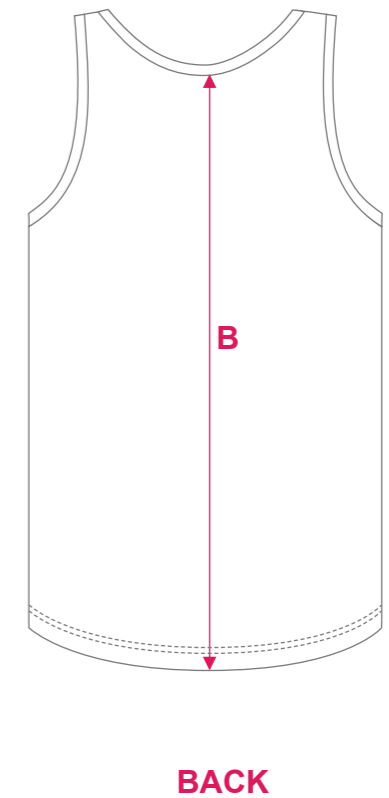

STANDARD FIT - ADULT SIZING - SLEEVELESS

	SIZE	XS	S	M	L	XL	2XL	3XL	4XL	5XL
Front Body - Side Neck to Hem	A	68.5	70	71.5	73	74.5	76	77.5	79	80.5
Centre Back	B	70	71.5	73	74.5	76	77.5	79	80.5	82
1/2 Chest Circumference	C	47.5	50	52.5	55	57.5	60	62.5	65	67.5
1/2 Hem Circumference	D	49	51.5	54	56.5	59	61.5	64	66.5	69

STANDARD BACK

Y60007- Standard Back Singlet Fitted

SPEED BACK

Y60008- Speed Back Singlet Fitted

PATTERN: STANDARD FIT - GIRL'S SIZING - SLEEVELESS

- Y60007

- Y60008

	SIZE	4G	6G	8G	10G	12G	14G
Front Body - Side Neck to Hem	A	42	46	50	54	58	62
Centre Back	B	45	49	53	57	61	65
1/2 Chest Circumference	C	32	34	36	38	40	43
1/2 Hem Circumference	D	33	35	37	39	41	44

STANDARD FIT - ADULT SIZING - SLEEVELESS

	SIZE	8	10	12	14	16	18	20	22	24
Front Body - Side Neck to Hem	A	63	65.5	66	67.5	69	70.5	71.5	71.5	71.5
Centre Back	B	67	68.5	70	71.5	73	74.5	75.5	75.5	75.5
1/2 Chest Circumference	C	43.5	46	48.5	51	53.5	56	58.5	61	63.5
1/2 Hem Circumference	D	45.5	48	50.5	53	55.5	58	60.5	63	65.5