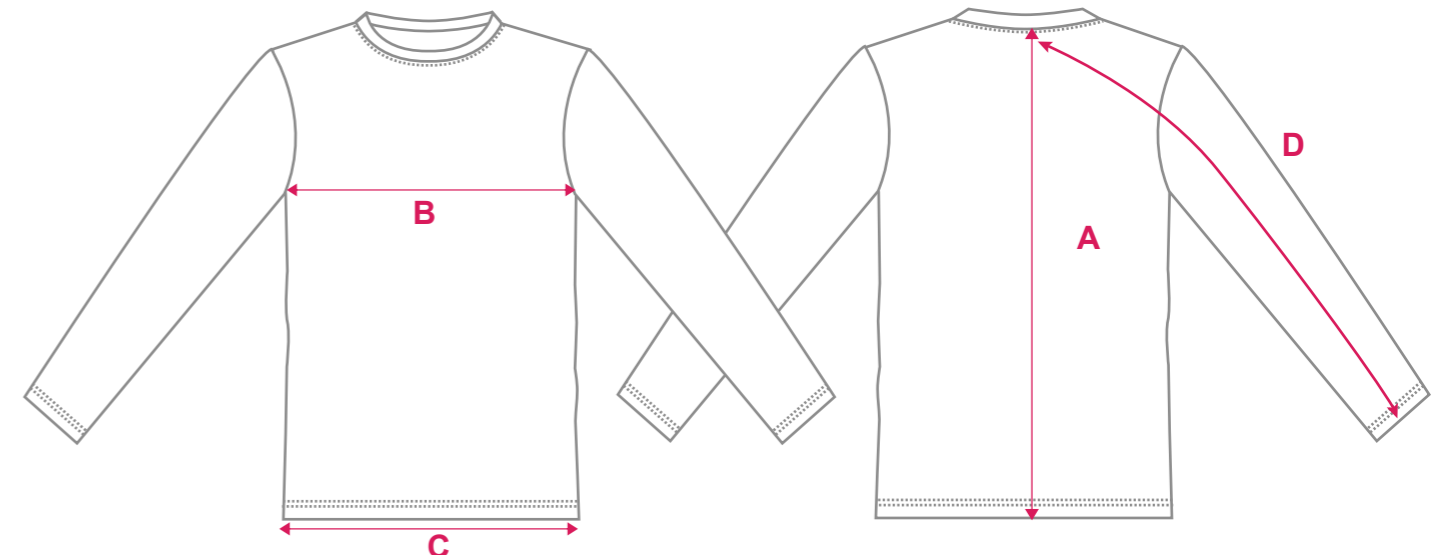

SET-IN SHORT SLEEVE T-SHIRT

PATTERN:

STANDARD FIT - KIDS SIZING - SHORT SLEEVE

- Y60015
- Y60032
- Y60017
- Y60020
- Y60103

	SIZE	4K	6K	8K	10K	12K	14K
Back Length	A	45	47	51	55	59	63
1/2 Chest	B	36	38	40	42	44	47
1/2 Hem Circumference	C	36	38	40	42	44	47

STANDARD FIT - ADULT SIZING - SHORT SLEEVE

	SIZE	XS	S	M	L	XL	2XL	3XL	4XL	5XL
Back Length	A	70.5	72	73.5	75	76.5	78	79.5	81	82.5
1/2 Chest	B	50	52.5	55	57.5	60	62.5	65	67.5	70
1/2 Hem Circumference	C	50	52.5	55	57.5	60	62.5	65	67.5	70

SET-IN LONG SLEEVE T-SHIRT

PATTERN:

STANDARD FIT - KIDS SIZING - LONG SLEEVE

- Y60016
- Y60035
- Y60033
- Y60034
- Y60106

	SIZE	4K	6K	8K	10K	12K	14K
Back Length	A	45	47	51	55	59	63
1/2 Chest	B	36	38	40	42	44	47
1/2 Hem Circumference	C	36	38	40	42	44	47
Sleeve Length From Shoulder	D	47	54	59	64	69	74.5

STANDARD FIT - ADULT SIZING - LONG SLEEVE

	SIZE	XS	S	M	L	XL	2XL	3XL	4XL	5XL
Back Length	A	70.5	72	73.5	75	76.5	78	79.5	81	82.5
1/2 Chest	B	50	52.5	55	57.5	60	62.5	65	67.5	70
1/2 Hem Circumference	C	50	52.5	55	57.5	60	62.5	65	67.5	70
Sleeve Length From Shoulder	D	79	81.5	84	86.5	89	90.5	92	93.5	95

FRONT

BACK