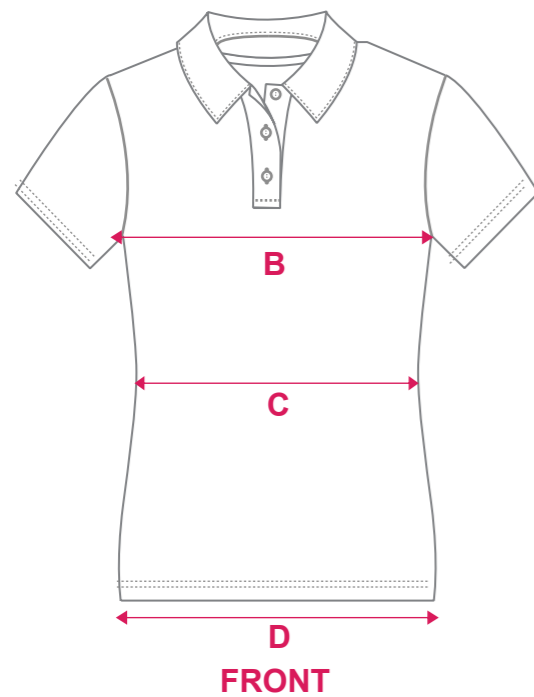

WOMEN'S
SLIM FIT
SET-IN SHORT SLEEVE POLO

PATTERN:
- Y60027

SLIM FIT - GIRL'S SIZING - SHORT SLEEVE

	SIZE	4G	6G	8G	10G	12G	14G
Back Length	A	39	43	47	51	55	59
1/2 Chest	B	33.5	35.5	37.5	39.5	41.5	44.5
1/2 Waist	C	32.5	33.5	34.5	35.5	37.5	40.5
1/2 Hem Circumference	D	35	37	39	41	43	46

SLIM FIT - ADULT SIZING - SHORT SLEEVE

	SIZE	8	10	12	14	16	18	20	22	24
Back Length	A	64.5	66	67.5	69	70.5	72	73.5	75	76.5
1/2 Chest	B	45.5	48	50.5	53	55.5	58	60.5	63	65.5
1/2 Waist	C	41.5	44	46.5	49	51.5	54	56.5	59	61.5
1/2 Hem Circumference	D	48.5	51	53.5	56	58.5	61	63.5	66	68.5