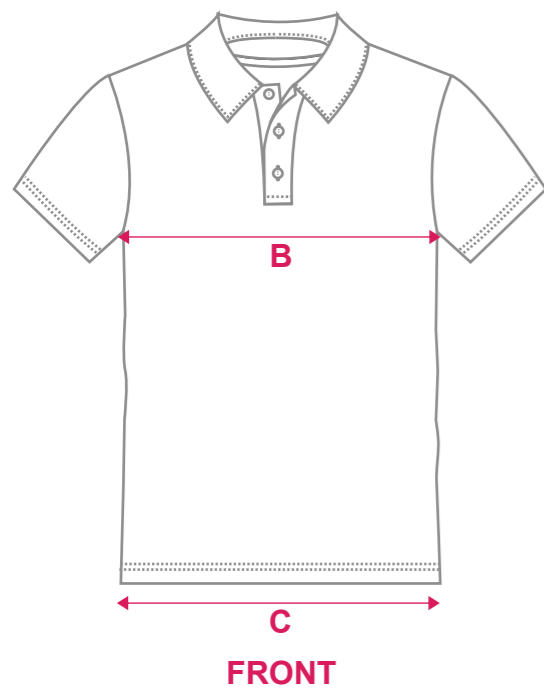

MEN'S & UNISEX
STANDARD FIT
SET-IN SHORT SLEEVE POLO

MEN'S & UNISEX
STANDARD FIT
SET-IN LONG SLEEVE POLO

PATTERN: **STANDARD FIT - KIDS SIZING - SHORT SLEEVE**

- Y60013

	SIZE	4K	6K	8K	10K	12K	14K
Back Length	A	45	47	51	55	59	63
1/2 Chest	B	36	38	40	42	44	47
1/2 Hem Circumference	C	36	38	40	42	44	47

STANDARD FIT - ADULT SIZING - SHORT SLEEVE

	SIZE	XS	S	M	L	XL	2XL	3XL	4XL	5XL
Back Length	A	70.5	72	73.5	75	76.5	78	79.5	81	82.5
1/2 Chest	B	50	52.5	55	57.5	60	62.5	65	67.5	70
1/2 Hem Circumference	C	50	52.5	55	57.5	60	62.5	65	67.5	70