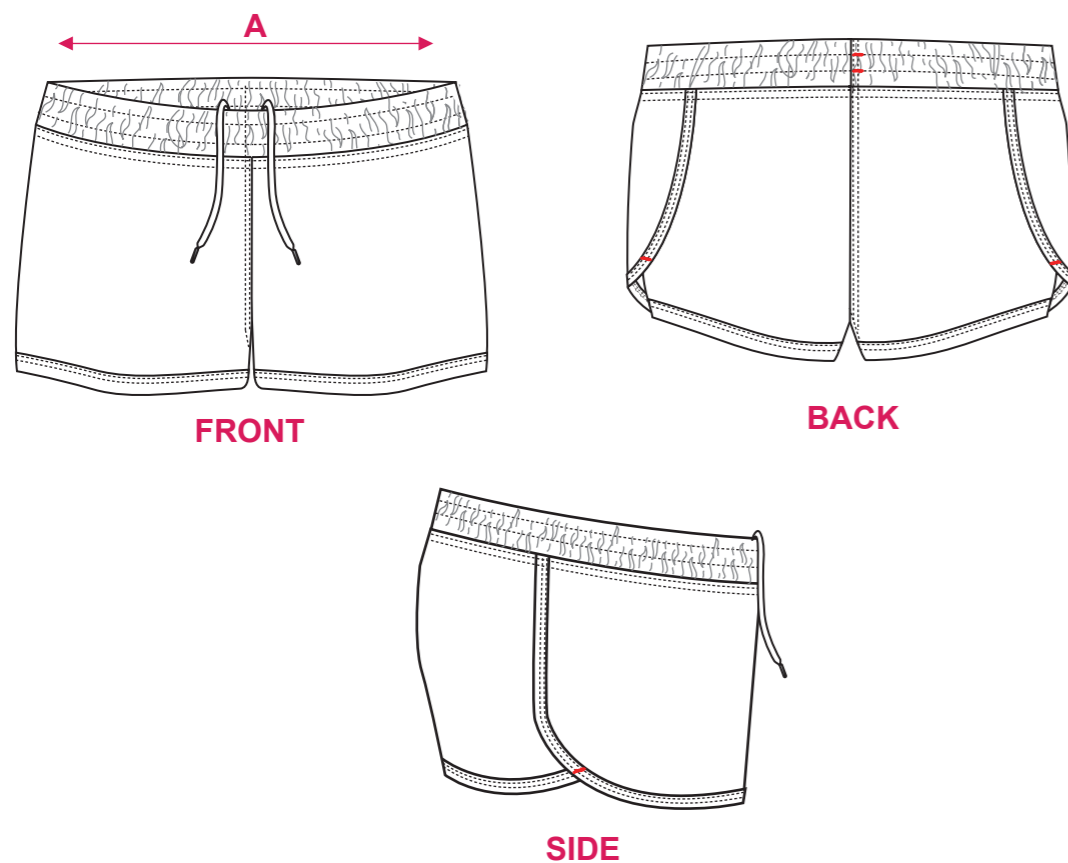

- Y70014

	SIZE	4G	6G	8G	10G	12G	14G
Relaxed Waist	A	26.5	27.5	28.5	29.5	30.5	31.5

STANDARD FIT - ADULT SIZING

	SIZE	8	10	12	14	16	18	20	22	24
Relaxed Waist	A	30.5	33	35.5	38	40.5	43	45.5	48	50.5

MEN'S BASKETBALL