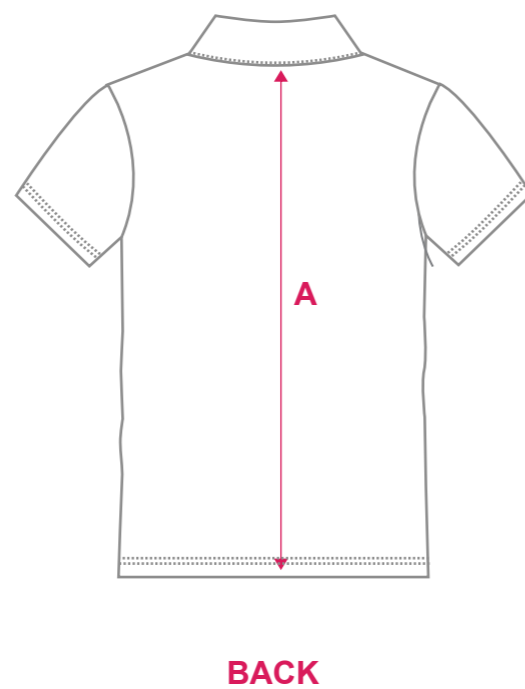

MEN'S & UNISEX
STANDARD FIT
SET-IN SHORT SLEEVE POLO

MEN'S & UNISEX
STANDARD FIT
SET-IN LONG SLEEVE POLO

PATTERN: **STANDARD FIT - KIDS SIZING - SHORT SLEEVE**

- Y60013

	SIZE	4K	6K	8K	10K	12K	14K
Back Length	A	45	47	51	55	59	63
1/2 Chest	B	36	38	40	42	44	47
1/2 Hem Circumference	C	36	38	40	42	44	47

STANDARD FIT - ADULT SIZING - SHORT SLEEVE

	SIZE	XS	S	M	L	XL	2XL	3XL	4XL	5XL
Back Length	A	70.5	72	73.5	75	76.5	78	79.5	81	82.5
1/2 Chest	B	50	52.5	55	57.5	60	62.5	65	67.5	70
1/2 Hem Circumference	C	50	52.5	55	57.5	60	62.5	65	67.5	70