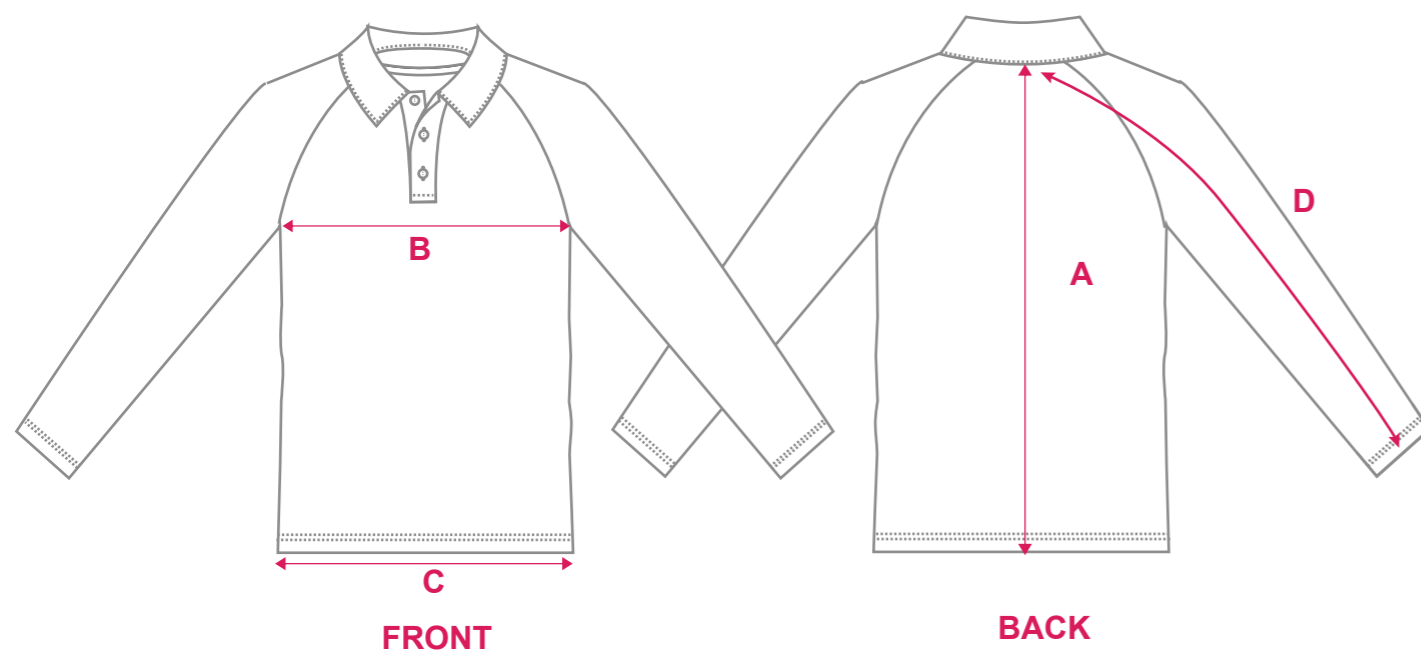

**WOMEN'S
STANDARD FIT
RAGLAN LONG SLEEVE POLO**

**WOMEN'S
STANDARD FIT
SET-IN SHORT SLEEVE POLO**

PATTERN: STANDARD FIT - GIRL'S SIZING - LONG SLEEVE

- Y60063

	SIZE	4G	6G	8G	10G	12G	14G
Back Length	A	39	43	47	51	55	59
1/2 Chest	B	35.5	37.5	39.5	41.5	43.5	46.5
1/2 Hem Circumference	C	36	38	40	42	44	47
Sleeve Length From Shoulder	D	46	53	58	63	68	73

PATTERN: STANDARD FIT - KIDS SIZING - SHORT SLEEVE

- Y60043

	SIZE	4G	6G	8G	10G	12G	14G
Back Length	A	39	43	47	51	55	59
1/2 Chest	B	35.5	37.5	39.5	41.5	43.5	46.5
1/2 Hem Circumference	C	36	38	40	42	44	47

STANDARD FIT - ADULT SIZING - LONG SLEEVE

	SIZE	8	10	12	14	16	18	20	22	24
Back Length	A	64.5	66	67.5	69	70.5	72	73.5	75	76.5
1/2 Chest	B	48.5	51	53.5	56	58.5	61	63.5	66	68.5
1/2 Hem Circumference	C	49	51.5	54	56.5	59	61.5	64	66.5	69
Sleeve Length From Shoulder	D	74.5	75.75	77	78.5	80	81.5	83	84.5	86

STANDARD FIT - ADULT SIZING - SHORT SLEEVE

	SIZE	8	10	12	14	16	18	20	22	24
Back Length	A	64.5	66	67.5	69	70.5	72	73.5	75	76.5
1/2 Chest	B	48.5	51	53.5	56	58.5	61	63.5	66	68.5
1/2 Hem Circumference	C	49	51.5	54	56.5	59	61.5	64	66.5	69