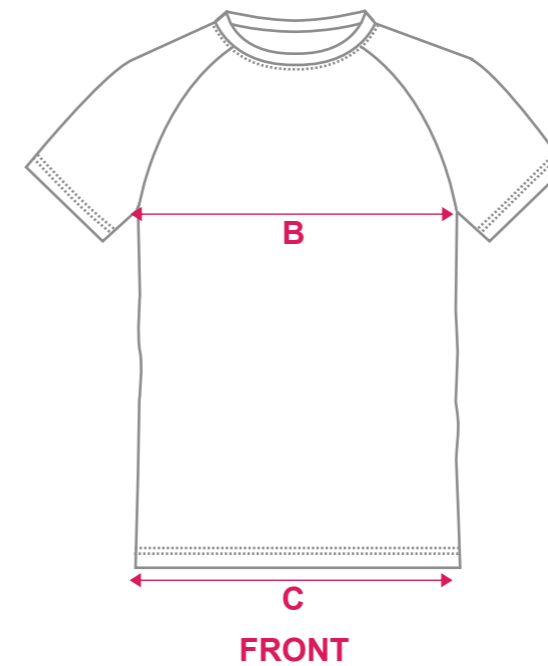

STANDARD FIT - ADULT SIZING - SHORT SLEEVE

	SIZE	8	10	12	14	16	18	20	22	24
Back Length	A	64.5	66	67.5	69	70.5	72	73.5	75	76.5
1/2 Chest	B	48.5	51	53.5	56	58.5	61	63.5	66	68.5
1/2 Hem Circumference	C	49	51.5	54	56.5	59	61.5	64	66.5	69