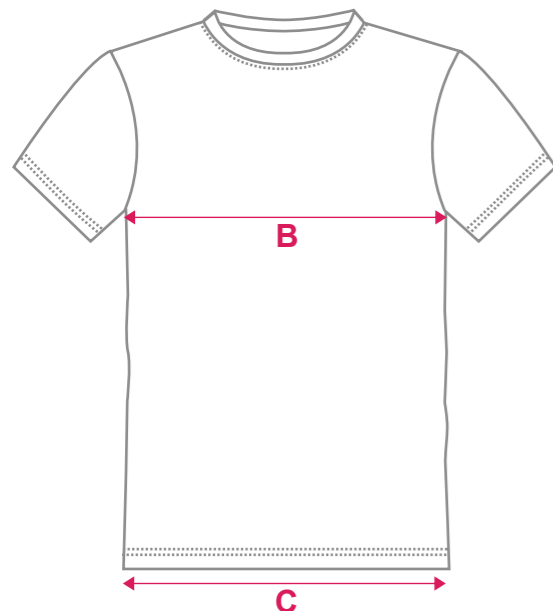

SET-IN SHORT SLEEVE T-SHIRT

PATTERN:

STANDARD FIT - KIDS SIZING - SHORT SLEEVE

- Y60015
- Y60032
- Y60017
- Y60020
- Y60103

	SIZE	4K	6K	8K	10K	12K	14K
Back Length	A	45	47	51	55	59	63
1/2 Chest	B	36	38	40	42	44	47
1/2 Hem Circumference	C	36	38	40	42	44	47

STANDARD FIT - ADULT SIZING - SHORT SLEEVE

	SIZE	XS	S	M	L	XL	2XL	3XL	4XL	5XL
Back Length	A	70.5	72	73.5	75	76.5	78	79.5	81	82.5
1/2 Chest	B	50	52.5	55	57.5	60	62.5	65	67.5	70
1/2 Hem Circumference	C	50	52.5	55	57.5	60	62.5	65	67.5	70

FRONT