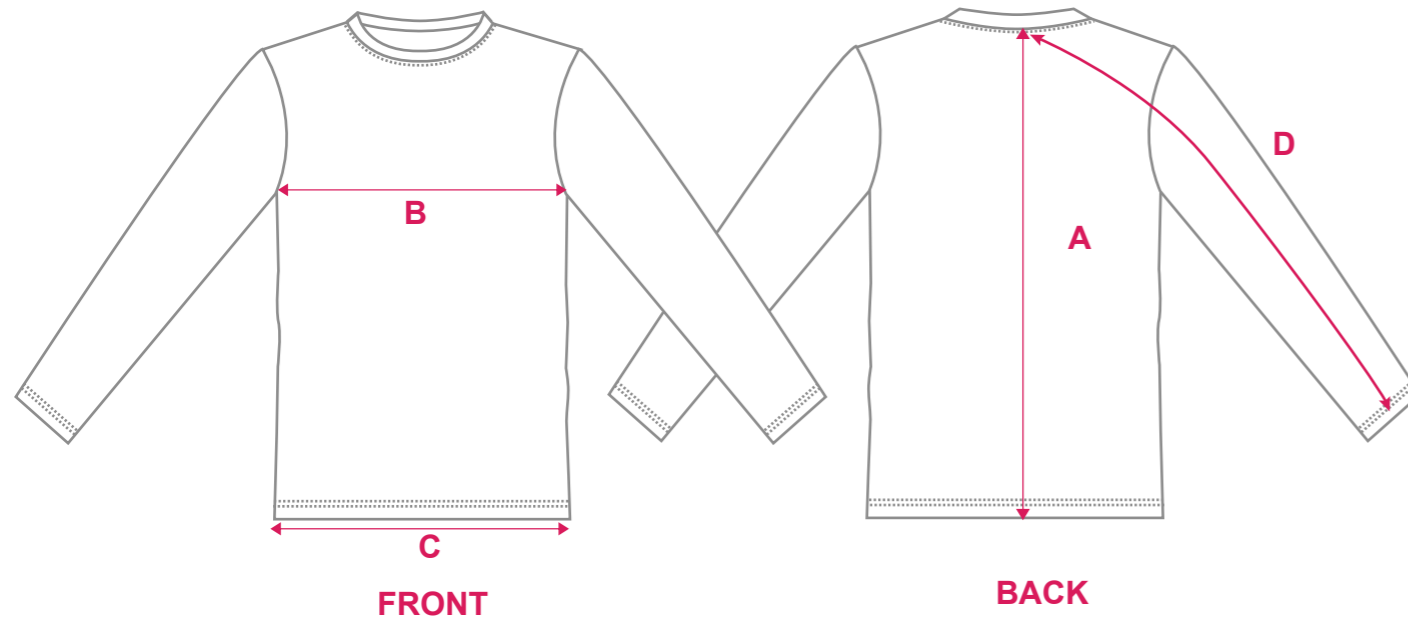

Round Neck
Short Sleeve : Y60064
Long Sleeve : Y60067

V Neck
Short Sleeve : Y60065
Long Sleeve : Y60068

2 Pc Round Neck
Short Sleeve : Y60066
Long Sleeve : Y60069

SPORTS

- GENERAL

SIZE AVAILABLE

- **KIDS:** 4G - 14G
- **ADULTS:** 8 - 24