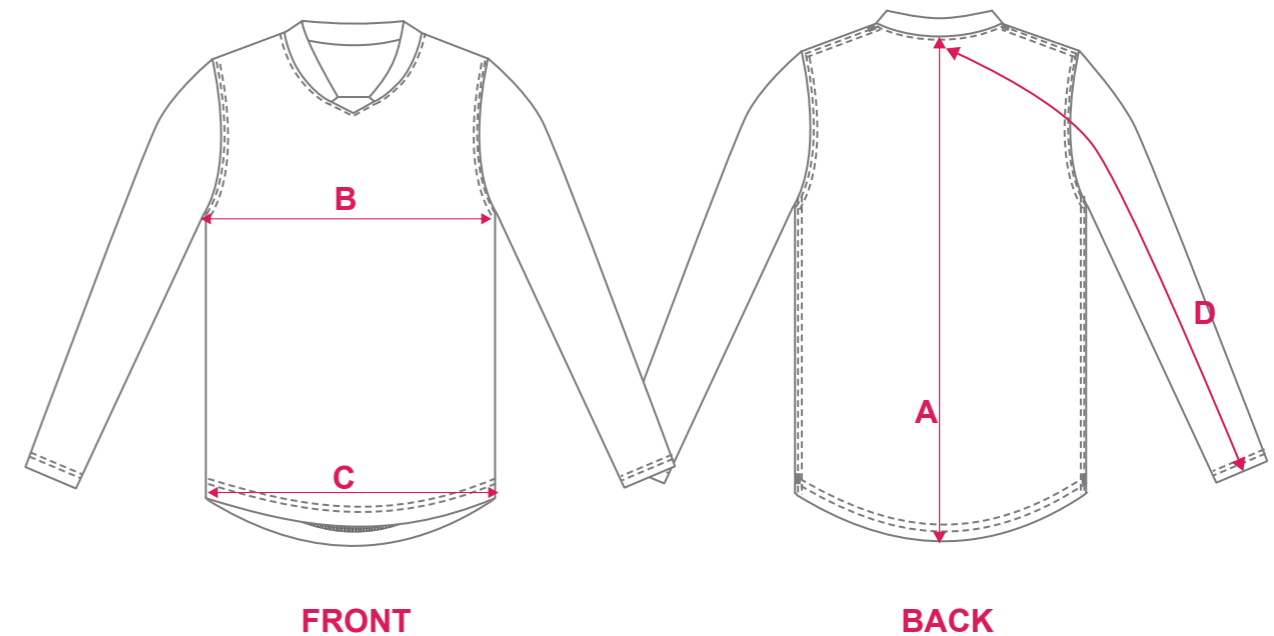

STANDARD FIT - ADULT SIZING - LONG SLEEVE

	SIZE	8	10	12	14	16	18	20	22	24
Back Length	A	65	67	69	71	73	75	77	79	81
1/2 Chest	B	47	49.5	52	54.5	57	59.5	62	64.5	67
1/2 Hem Circumference	C	47	49.5	52	54.5	57	59.5	62	64.5	67
Sleeve Length	D	75	76	77	78	80	81	83	84	86