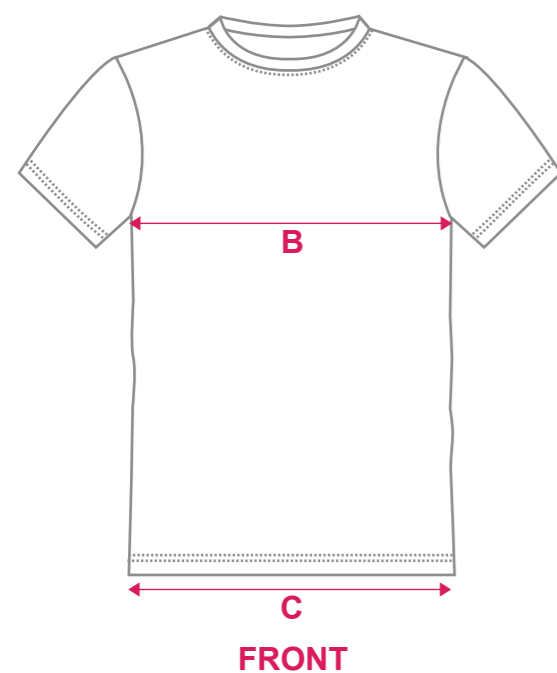

**WOMEN'S
STANDARD FIT
SET-IN SHORT SLEEVE T-SHIRT**

PATTERN: STANDARD FIT - KIDS SIZING - SHORT SLEEVE

- Y60076

- Y60077

- Y60078

	SIZE	4G	6G	8G	10G	12G	14G
Back Length	A	39	43	47	51	55	59
1/2 Chest	B	35.5	37.5	39.5	41.5	43.5	46.5
1/2 Hem Circumference	C	36	38	40	42	44	47

STANDARD FIT - ADULT SIZING - SHORT SLEEVE

	SIZE	8	10	12	14	16	18	20	22	24
Back Length	A	64.5	66	67.5	69	70.5	72	73.5	75	76.5
1/2 Chest	B	48.5	51	53.5	56	58.5	61	63.5	66	68.5
1/2 Hem Circumference	C	49	51.5	54	56.5	59	61.5	64	66.5	69