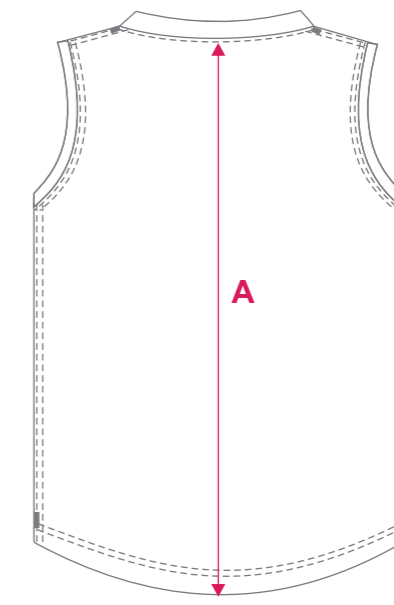

AFL SLEEVELESS JUMPER

PATTERN: Y60001

MEN'S
STANDARD FIT
AFL JUMPER
INSERT NECK

PATTERN: Y60012

MEN'S
STANDARD FIT
AFL JUMPER
V NECK

SPORTS

- AFL

SIZE AVAILABLE FABRIC OPTIONS

- KIDS: 4K - 14K
- ADULTS: XS - 5XL
- A00006 SUPER SPORTSPOL

AFL SLEEVELESS JUMPER

STANDARD FIT - KIDS SIZING - SLEEVELESS

PATTERN:

- Y60001

- Y60012

	SIZE	4K	6K	8K	10K	12K	14K
Back Length	A	47	49	53	57	61	65
1/2 Chest	B	31	33	35	37	39	42
1/2 Hem Circumference	C	33	35	37	39	41	44

STANDARD FIT - ADULT SIZING - SLEEVELESS

	SIZE	XS	S	M	L	XL	2XL	3XL	4XL	5XL
Back Length	A	70	71.5	73	74.5	76	77.5	79	80.5	82
1/2 Chest	B	46	48.5	51	53.5	56	58.5	61	63.5	66
1/2 Hem Circumference	C	48	50.5	53	55.5	58	60.5	63	65.5	68

BACK