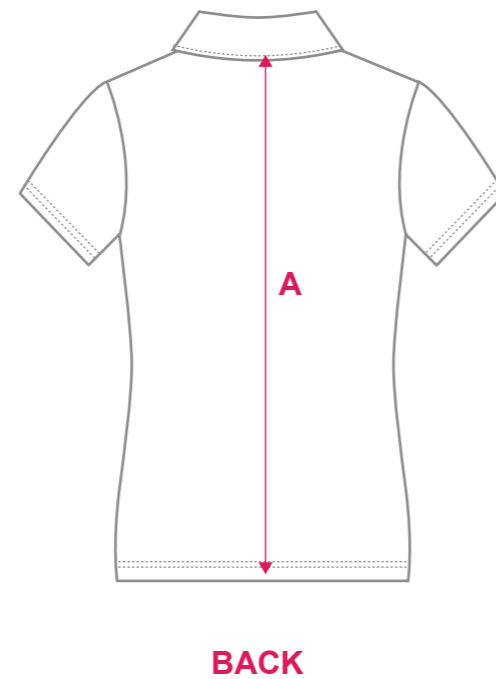

WOMEN'S
SLIM FIT
SET-IN SHORT SLEEVE POLO

PATTERN:
- Y60027

SLIM FIT - GIRL'S SIZING - SHORT SLEEVE

	SIZE	4G	6G	8G	10G	12G	14G
Back Length	A	39	43	47	51	55	59
1/2 Chest	B	33.5	35.5	37.5	39.5	41.5	44.5
1/2 Waist	C	32.5	33.5	34.5	35.5	37.5	40.5
1/2 Hem Circumference	D	35	37	39	41	43	46

SLIM FIT - ADULT SIZING - SHORT SLEEVE

	SIZE	8	10	12	14	16	18	20	22	24
Back Length	A	64.5	66	67.5	69	70.5	72	73.5	75	76.5
1/2 Chest	B	45.5	48	50.5	53	55.5	58	60.5	63	65.5
1/2 Waist	C	41.5	44	46.5	49	51.5	54	56.5	59	61.5
1/2 Hem Circumference	D	48.5	51	53.5	56	58.5	61	63.5	66	68.5