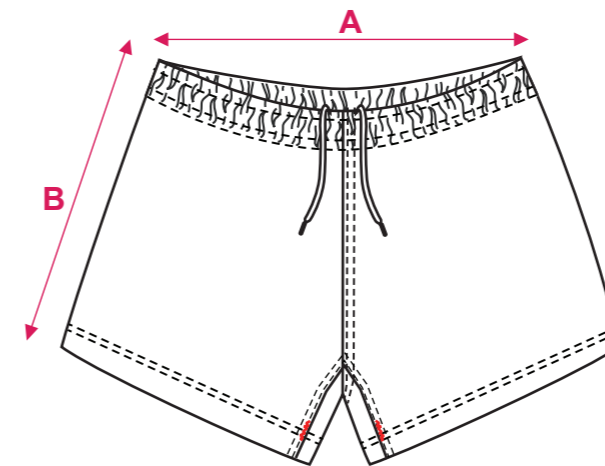

PATTERN: Y70001
MEN'S
STANDARD
AFL SHORTS

PATTERN: Y70004
MEN'S
STANDARD
AFL SHORTS
WITH CHAMIOS INSERT

PATTERN: STANDARD FIT - KIDS SIZING

- Y70001

- Y70004

	SIZE	4K	6K	8K	10K	12K	14K
Relaxed Waist	A	26.5	27.5	28.5	29.5	30.5	31.5
Outside Leg	B	21.5	24	26.5	29	30	31

STANDARD FIT - ADULT SIZING

	SIZE	XS	S	M	L	XL	2XL	3XL	4XL	5XL
Relaxed Waist	A	33	35.5	38	40.5	43	45.5	48	50.5	53
Outside Leg	B	31	32	33	34	35	36	37	38	39

FRONT

SPORTS

AFL

SIZE AVAILABLE

- **KIDS:** 4K - 14K
- **ADULTS:** XS - 5XL

FABRIC OPTIONS

- A00006 SUPER SPORTSPOL
- A00009 SPORTSPOL 220G
- A00010 SPORTSPOL 270G