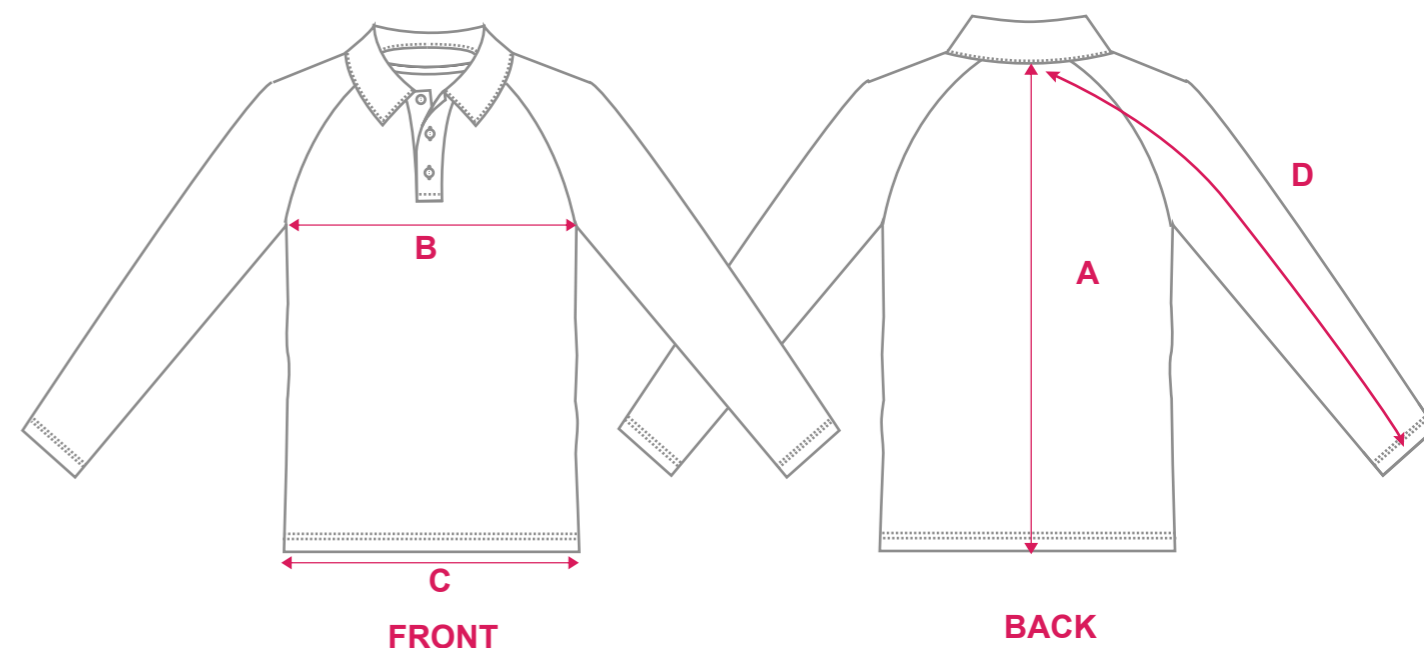

MEN'S & UNISEX
STANDARD FIT
RAGLAN SHORT SLEEVE POLO

MEN'S & UNISEX
STANDARD FIT
RAGLAN LONG SLEEVE POLO

PATTERN: **STANDARD FIT - KIDS SIZING - SHORT SLEEVE**

- Y60014

	SIZE	4K	6K	8K	10K	12K	14K
Back Length	A	45	47	51	55	59	63
1/2 Chest	B	36	38	40	42	44	47
1/2 Hem Circumference	C	36	38	40	42	44	47

PATTERN: **STANDARD FIT - KIDS SIZING - LONG SLEEVE**

- Y60026

	SIZE	4K	6K	8K	10K	12K	14K
Back Length	A	45	47	51	55	59	63
1/2 Chest	B	36	38	40	42	44	47
1/2 Hem Circumference	C	36	38	40	42	44	47
Sleeve Length From Cervical	D	47	54	59	64	69	74.5

STANDARD FIT - ADULT SIZING - SHORT SLEEVE

	SIZE	XS	S	M	L	XL	2XL	3XL	4XL	5XL
Back Length	A	70.5	72	73.5	75	76.5	78	79.5	81	82.5
1/2 Chest	B	50	52.5	55	57.5	60	62.5	65	67.5	70
1/2 Hem Circumference	C	50	52.5	55	57.5	60	62.5	65	67.5	70

STANDARD FIT - ADULT SIZING - LONG SLEEVE

	SIZE	XS	S	M	L	XL	2XL	3XL	4XL	5XL
Back Length	A	70.5	72	73.5	75	76.5	78	79.5	81	82.5
1/2 Chest	B	50	52.5	55	57.5	60	62.5	65	67.5	70
1/2 Hem Circumference	C	50	52.5	55	57.5	60	62.5	65	67.5	70
Sleeve Length From Cervical	D	79	81.5	84	86.5	89	90.5	92	93.5	95