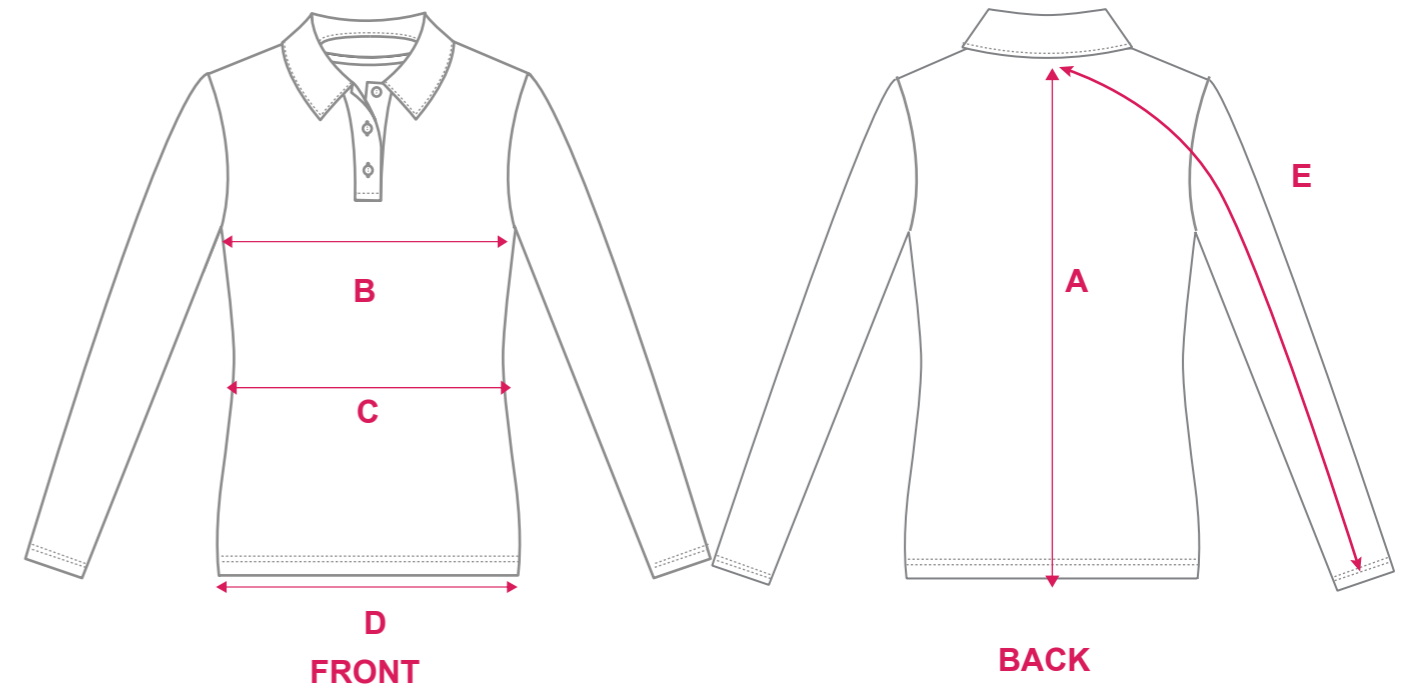

SLIM FIT - ADULT SIZING - LONG SLEEVE

	SIZE	8	10	12	14	16	18	20	22	24
Back Length	A	64.5	66	67.5	69	70.5	72	73.5	75	76.5
1/2 Chest	B	45.5	48	50.5	53	55.5	58	60.5	63	65.5
1/2 Waist	C	41.5	44	46.5	49	51.5	54	56.5	59	61.5
1/2 Hem Circumference	D	48.5	51	53.5	56	58.5	61	63.5	66	68.5
Sleeve Length From Cervical	E	74.5	75.75	77	78.5	80	81.5	83	84.5	86