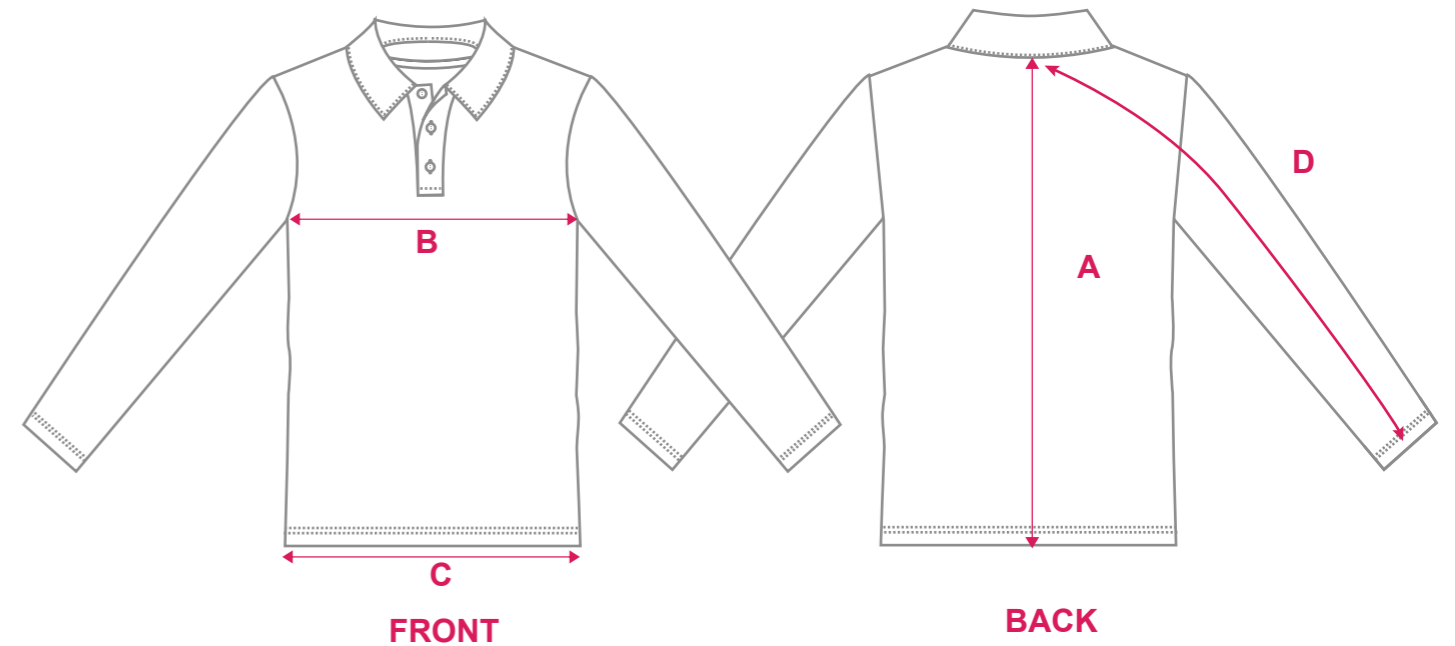

STANDARD FIT - ADULT SIZING - LONG SLEEVE

	SIZE	XS	S	M	L	XL	2XL	3XL	4XL	5XL
Back Length	A	70.5	72	73.5	75	76.5	78	79.5	81	82.5
1/2 Chest	B	50	52.5	55	57.5	60	62.5	65	67.5	70
1/2 Hem Circumference	C	50	52.5	55	57.5	60	62.5	65	67.5	70
Sleeve Length From Cervical	D	79	81.5	84	86.5	89	90.5	92	93.5	95