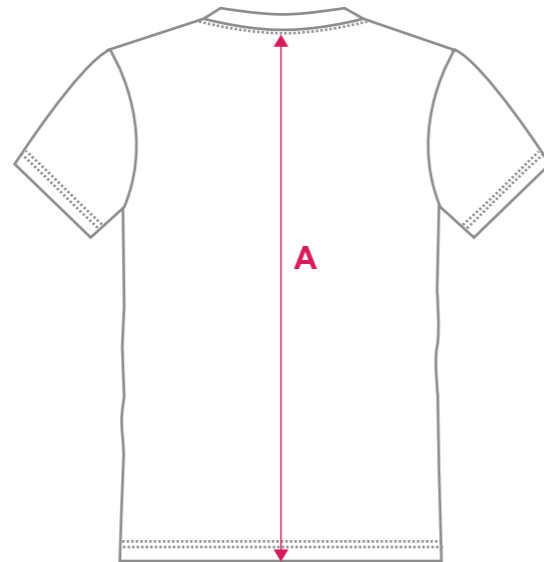

BACK

SET-IN LONG SLEEVE T-SHIRT

PATTERN:

STANDARD FIT - KIDS SIZING - LONG SLEEVE

- Y60016
- Y60035
- Y60033
- Y60034
- Y60106

	SIZE	4K	6K	8K	10K	12K	14K
Back Length	A	45	47	51	55	59	63
1/2 Chest	B	36	38	40	42	44	47
1/2 Hem Circumference	C	36	38	40	42	44	47
Sleeve Length From Shoulder	D	47	54	59	64	69	74.5

STANDARD FIT - ADULT SIZING - LONG SLEEVE

	SIZE	XS	S	M	L	XL	2XL	3XL	4XL	5XL
Back Length	A	70.5	72	73.5	75	76.5	78	79.5	81	82.5
1/2 Chest	B	50	52.5	55	57.5	60	62.5	65	67.5	70
1/2 Hem Circumference	C	50	52.5	55	57.5	60	62.5	65	67.5	70
Sleeve Length From Shoulder	D	79	81.5	84	86.5	89	90.5	92	93.5	95