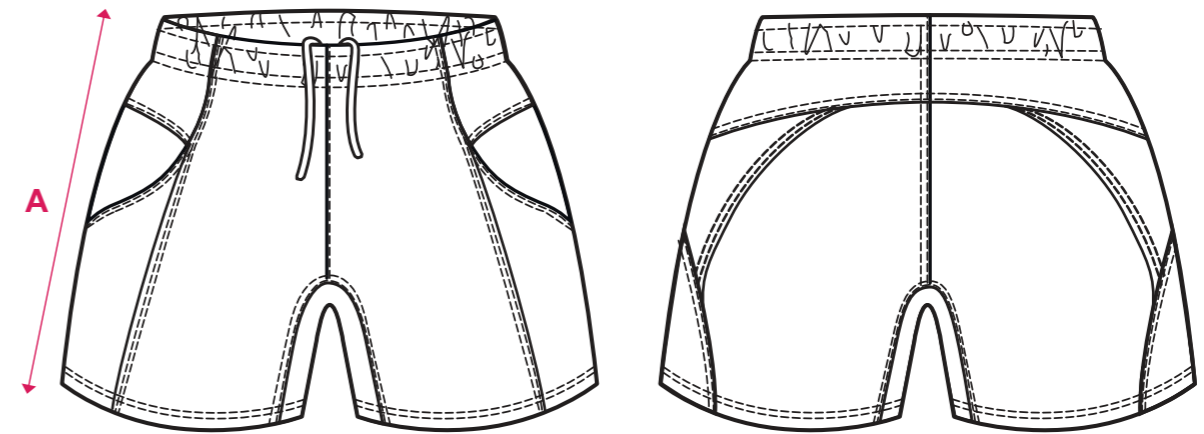

SIZE AVAILABLE FABRIC OPTIONS

- **KIDS:** 10K - 14K
- **ADULTS:** XS - 5XL
- A00006 SUPER SPORTSPOL

MEN'S & UNISEX
STANDARD FIT
RUGBY SHORT

PATTERN:
- Y70022

RUGBY SHORT - ADULT SIZING

	SIZE	XS	S	M	L	XL	2XL	3XL	4XL	5XL
Outside Leg	A	32	33	34	35	36	37	38	39	40