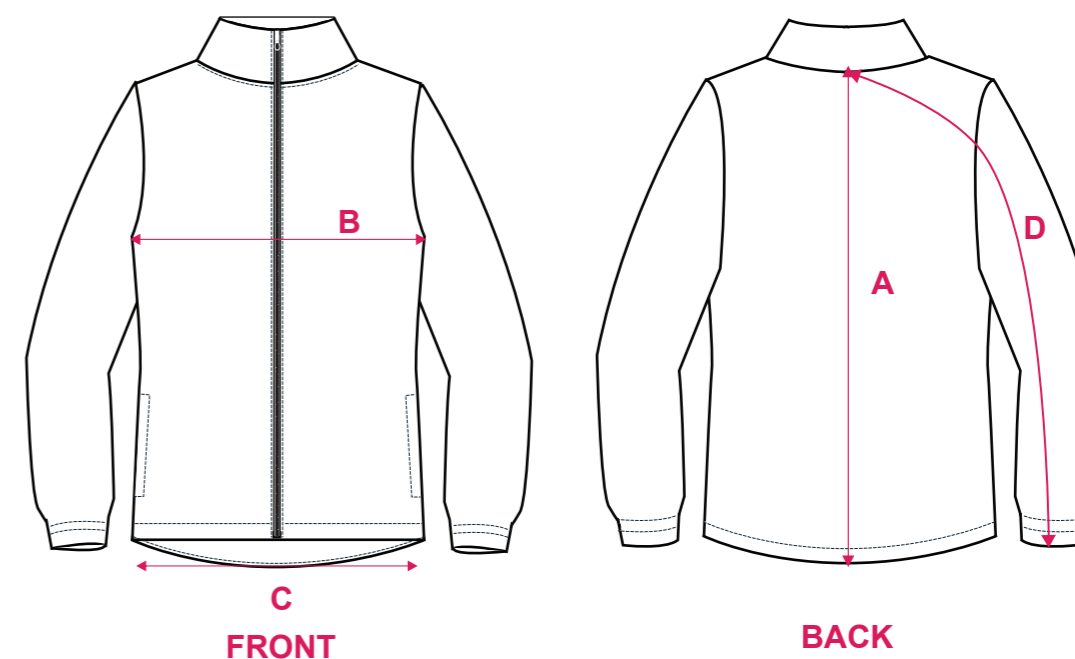

**WOMEN'S
STANDARD FIT
TRACK JACKET**

PATTERN: Y80003
WOMEN'S
STANDARD FIT
RAGLAN SLEEVE
TRACK JACKET WITH LINING

PATTERN: Y80004
WOMEN'S
STANDARD FIT
SET-IN SLEEVE
TRACK JACKET WITH LINING

SPORTS

GENERAL

SIZE AVAILABLE

- KIDS: 4G - 14G
- ADULTS: 8 - 24

FABRIC OPTIONS

- C00044 MICROFIBER

LINING

- COTTON JERSEY

**WOMEN'S
STANDARD FIT
TRACK JACKET**

PATTERN: STANDARD FIT - KIDS SIZING - LONG SLEEVE

- Y80003

- Y80004

	SIZE	4G	6G	8G	10G	12G	14G
Back Length	A	44	48	52	56	60	64
1/2 Chest	B	42	44	46	48	50	53
1/2 Hem Circumference	C	42.5	44.5	46.5	48.5	50.5	53.5
Sleeve Length	D	52.5	59.5	64.5	69.5	74.5	79.5

STANDARD FIT - ADULT SIZING - LONG SLEEVE

	SIZE	8	10	12	14	16	18	20	22	24
Back Length	A	66.5	69.5	73	75	77.5	79.5	82	82	82
1/2 Chest	B	54	56.5	59	61.5	64	66.5	69	71.5	74
1/2 Hem Circumference	C	54.5	57	59.5	62	64.5	67	69.5	72	74.5
Sleeve Length	D	81	83.5	86	88.5	91	93.5	96	97	98