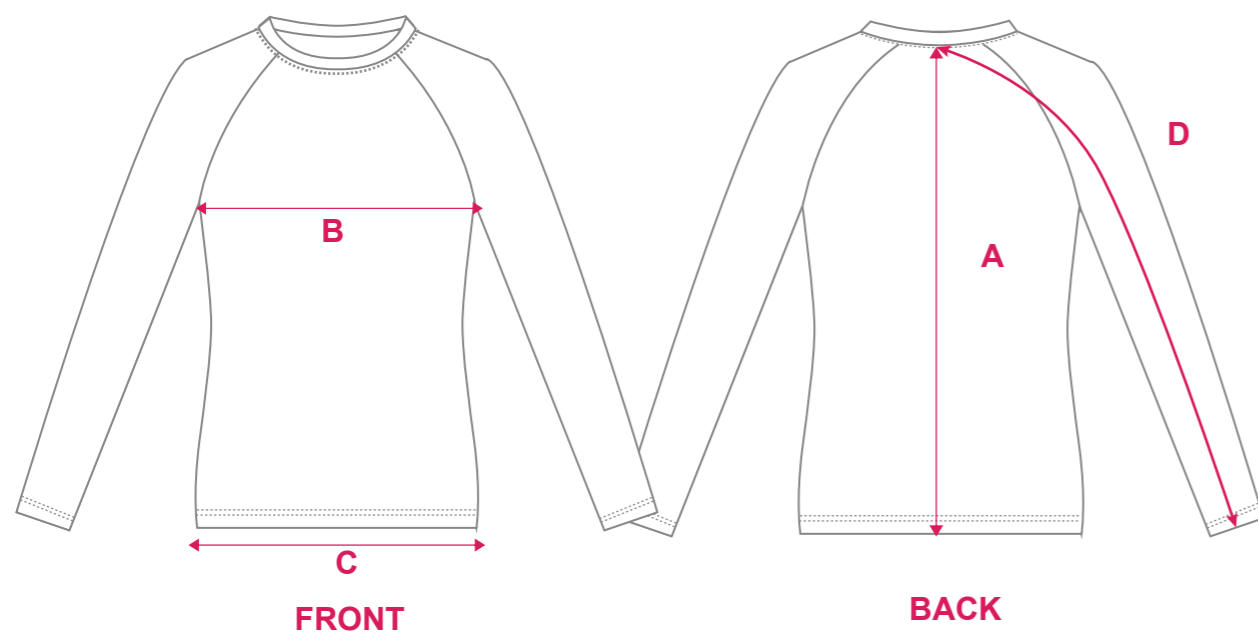

Sleeve Length From Cervical

JACKET & HOODIE

MEN'S & UNISEX
STANDARD FIT
JACKET AND HOODIE

PATTERN: Y60031
MEN'S
STANDARD FIT
ZIP UP HOODIE

PATTERN: Y60056
MEN'S
STANDARD FIT
PULL ON HOODIE

PATTERN: Y60092
MEN'S
STANDARD FIT
ZIP UP JACKET