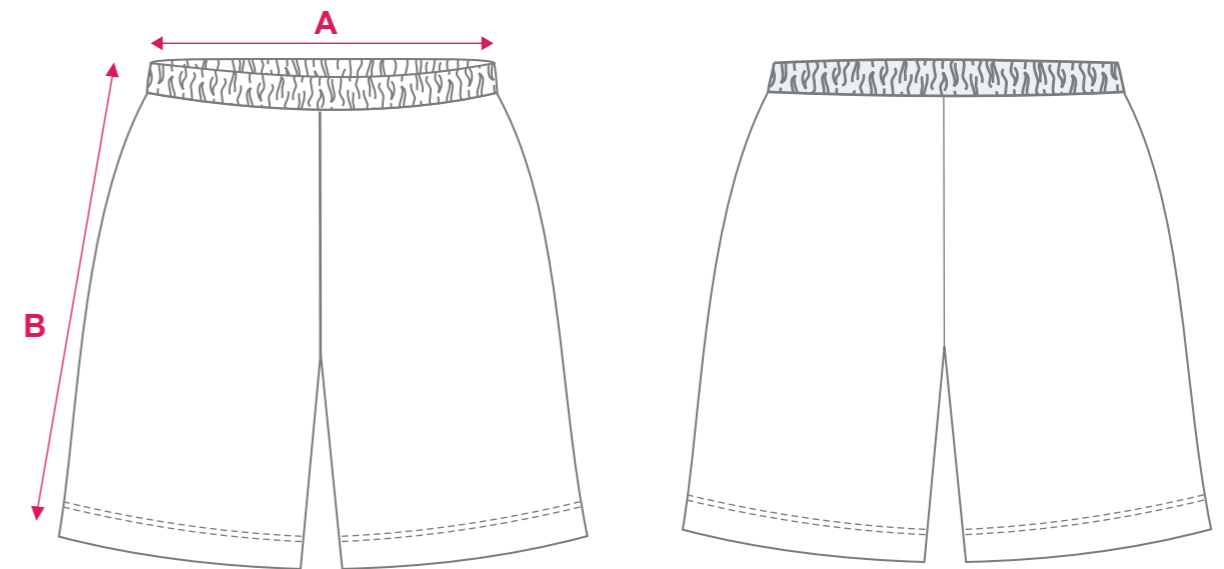

BACK

STANDARD FIT - ADULT SIZING

	SIZE	8	10	12	14	16	18	20	22	24
1/2 Relaxed Waist	A	30.5	33	35.5	38	40.5	43	45.5	48	50.5
Outside Leg	B	45	46	47	48	49	50	51	52	53

FRONT