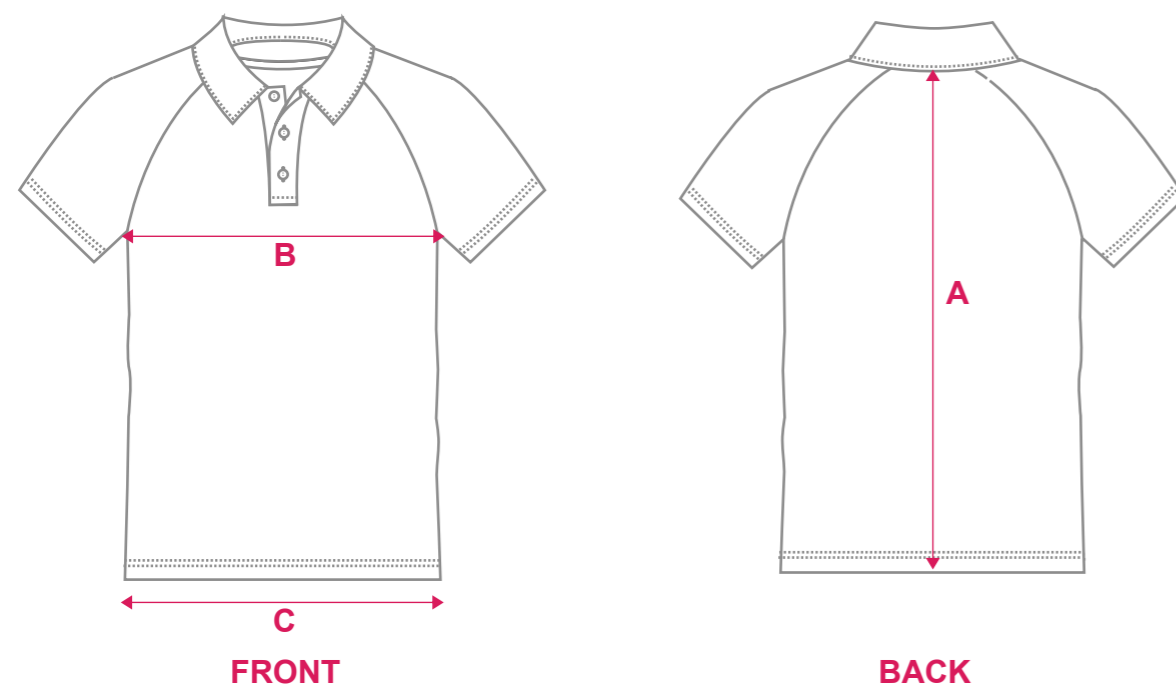

MEN'S & UNISEX
STANDARD FIT
RAGLAN SHORT SLEEVE POLO

MEN'S & UNISEX
STANDARD FIT
RAGLAN LONG SLEEVE POLO

PATTERN: **STANDARD FIT - KIDS SIZING - SHORT SLEEVE**

- Y60014

	SIZE	4K	6K	8K	10K	12K	14K
Back Length	A	45	47	51	55	59	63
1/2 Chest	B	36	38	40	42	44	47
1/2 Hem Circumference	C	36	38	40	42	44	47

PATTERN: **STANDARD FIT - KIDS SIZING - LONG SLEEVE**

- Y60026

	SIZE	4K	6K	8K	10K	12K	14K
Back Length	A	45	47	51	55	59	63
1/2 Chest	B	36	38	40	42	44	47
1/2 Hem Circumference	C	36	38	40	42	44	47
Sleeve Length From Cervical	D	47	54	59	64	69	74.5

STANDARD FIT - ADULT SIZING - SHORT SLEEVE

	SIZE	XS	S	M	L	XL	2XL	3XL	4XL	5XL
Back Length	A	70.5	72	73.5	75	76.5	78	79.5	81	82.5
1/2 Chest	B	50	52.5	55	57.5	60	62.5	65	67.5	70
1/2 Hem Circumference	C	50	52.5	55	57.5	60	62.5	65	67.5	70

STANDARD FIT - ADULT SIZING - LONG SLEEVE

	SIZE	XS	S	M	L	XL	2XL	3XL	4XL	5XL
Back Length	A	70.5	72	73.5	75	76.5	78	79.5	81	82.5
1/2 Chest	B	50	52.5	55	57.5	60	62.5	65	67.5	70
1/2 Hem Circumference	C	50	52.5	55	57.5	60	62.5	65	67.5	70
Sleeve Length From Cervical	D	79	81.5	84	86.5	89	90.5	92	93.5	95