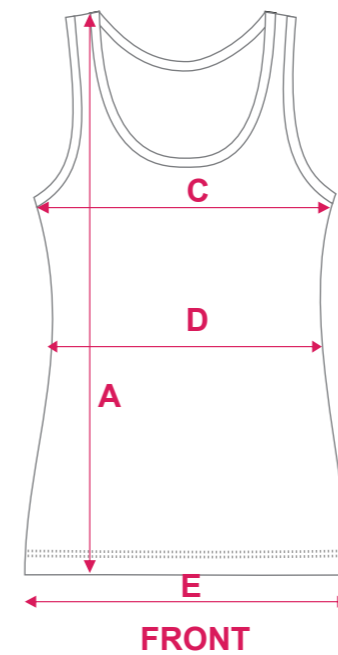

STANDARD FIT - ADULT SIZING - SLEEVELESS

	SIZE	8	10	12	14	16	18	20	22	24
Front Body - Side Neck to Hem	A	63	65.5	66	67.5	69	70.5	71.5	71.5	71.5
Centre Back	B	67	68.5	70	71.5	73	74.5	75.5	75.5	75.5
1/2 Chest Circumference	C	43.5	46	48.5	51	53.5	56	58.5	61	63.5
1/2 Hem Circumference	D	45.5	48	50.5	53	55.5	58	60.5	63	65.5

SPEED BACK

Y60011- Speed Back Singlet Fitted

PATTERN: SLIM FIT - GIRL'S SIZING - SLEEVELESS

- Y60010

- Y60011

	SIZE	4G	6G	8G	10G	12G	14G
Front Body - Side Neck to Hem	A	42.5	46.5	50.5	54.5	58.5	62.5
Centre Back	B	40.5	44.5	48.5	52.5	56.5	60.5
1/2 Chest Circumference	C	32	34	36	38	40	43
1/2 Waist	D	32	33.5	35	36.5	38	42
1/2 Hem Circumference	E	33	35	37	39	41	44

SLIM FIT - ADULT SIZING - SLEEVELESS

	SIZE	8	10	12	14	16	18	20	22	24
Front Body - Side Neck to Hem	A	65	66.5	68	69.5	71	72.5	74	75.5	77
Centre Back	B	63	64.5	66	67.5	69	70.5	72	73.5	75
1/2 Chest Circumference	C	43.5	46	48.5	51	53.5	56	58.5	61	63.5
1/2 Waist	D	42	44.5	47	49.5	52	54.5	57	59.5	62
1/2 Hem Circumference	E	46	48.5	51	53.5	56	58.5	61	63.5	66