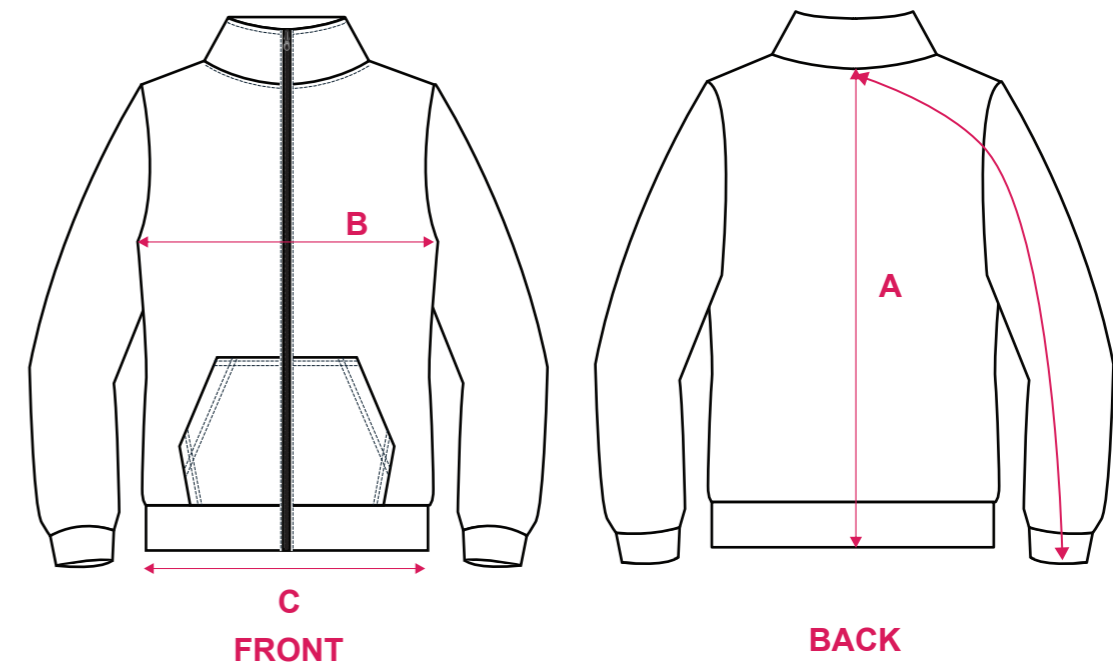

STANDARD FIT - ADULT SIZING - LONG SLEEVE

	SIZE	XS	S	M	L	XL	2XL	3XL	4XL	5XL
Back Length	A	65	66.5	68	69.5	71	72.5	74	75.5	77
1/2 Chest	B	56.5	59	61.5	64	66.5	69	71.5	74	76.5
1/2 Hem Circumference	C	43.5	46	48.5	51	53.5	56	58.5	61	63.5
Sleeve Length	D	84.5	87	89.5	92	94.5	97	100	101.5	103