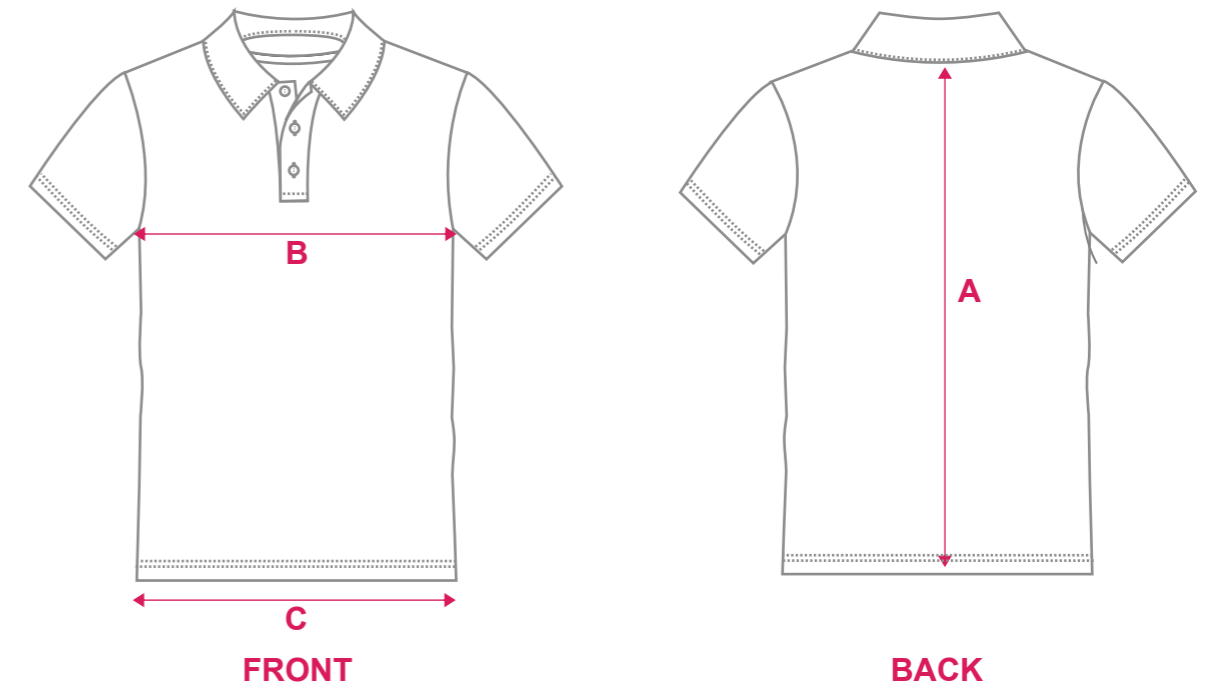

**WOMEN'S
STANDARD FIT
RAGLAN LONG SLEEVE POLO**

**WOMEN'S
STANDARD FIT
SET-IN SHORT SLEEVE POLO**

PATTERN: STANDARD FIT - GIRL'S SIZING - LONG SLEEVE

- Y60063

	SIZE	4G	6G	8G	10G	12G	14G
Back Length	A	39	43	47	51	55	59
1/2 Chest	B	35.5	37.5	39.5	41.5	43.5	46.5
1/2 Hem Circumference	C	36	38	40	42	44	47
Sleeve Length From Shoulder	D	46	53	58	63	68	73

PATTERN: STANDARD FIT - KIDS SIZING - SHORT SLEEVE

- Y60043

	SIZE	4G	6G	8G	10G	12G	14G
Back Length	A	39	43	47	51	55	59
1/2 Chest	B	35.5	37.5	39.5	41.5	43.5	46.5
1/2 Hem Circumference	C	36	38	40	42	44	47

STANDARD FIT - ADULT SIZING - LONG SLEEVE

	SIZE	8	10	12	14	16	18	20	22	24
Back Length	A	64.5	66	67.5	69	70.5	72	73.5	75	76.5
1/2 Chest	B	48.5	51	53.5	56	58.5	61	63.5	66	68.5
1/2 Hem Circumference	C	49	51.5	54	56.5	59	61.5	64	66.5	69
Sleeve Length From Shoulder	D	74.5	75.75	77	78.5	80	81.5	83	84.5	86

STANDARD FIT - ADULT SIZING - SHORT SLEEVE

	SIZE	8	10	12	14	16	18	20	22	24
Back Length	A	64.5	66	67.5	69	70.5	72	73.5	75	76.5
1/2 Chest	B	48.5	51	53.5	56	58.5	61	63.5	66	68.5
1/2 Hem Circumference	C	49	51.5	54	56.5	59	61.5	64	66.5	69