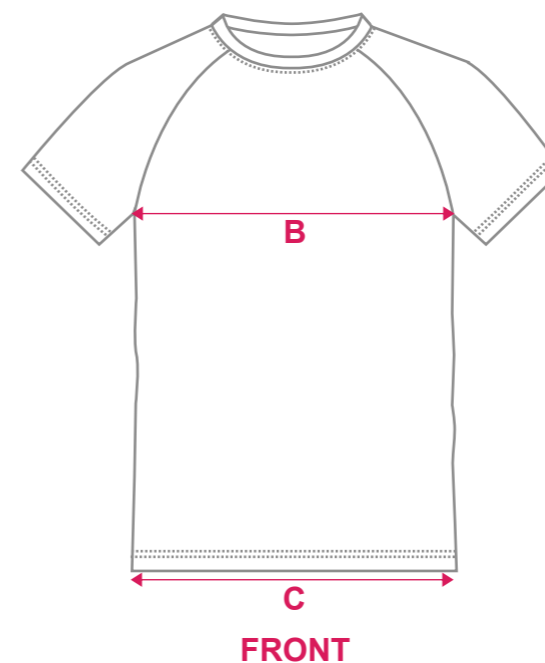

MEN'S & UNISEX
STANDARD FIT
RAGLAN SLEEVE T-SHIRT

Round Neck

Short Sleeve : Y60037

Long Sleeve : Y60040

Short Sleeve : Y60038

Long Sleeve : Y60041

Short Sleeve : Y60018

Long Sleeve : Y60036

Short Sleeve : Y60039

Long Sleeve : Y60042

Short Sleeve : Y60104

Long Sleeve : Y60107

SPORTS

- GENERAL

SIZE AVAILABLE FABRIC OPTIONS

- **KIDS:** 4K - 14K
- **ADULTS:** XS - 5XL

- A00003 ICE FILL
- A00001 ULTRA MESH
- A00002 ULTRA FLAT

MEN'S & UNISEX
STANDARD FIT
RAGLAN SHORT SLEEVE T-SHIRT

PATTERN: STANDARD FIT - KIDS SIZING - SHORT SLEEVE

- Y60037
- Y60038
- Y60018
- Y60039
- Y60104

	SIZE	4K	6K	8K	10K	12K	14K
Back Length	A	45	47	51	55	59	63
1/2 Chest	B	36	38	40	42	44	47
1/2 Hem Circumference	C	36	38	40	42	44	47

STANDARD FIT - ADULT SIZING - SHORT SLEEVE

	SIZE	XS	S	M	L	XL	2XL	3XL	4XL	5XL
Back Length	A	70.5	72	73.5	75	76.5	78	79.5	81	82.5
1/2 Chest	B	50	52.5	55	57.5	60	62.5	65	67.5	70
1/2 Hem Circumference	C	50	52.5	55	57.5	60	62.5	65	67.5	70

FRONT