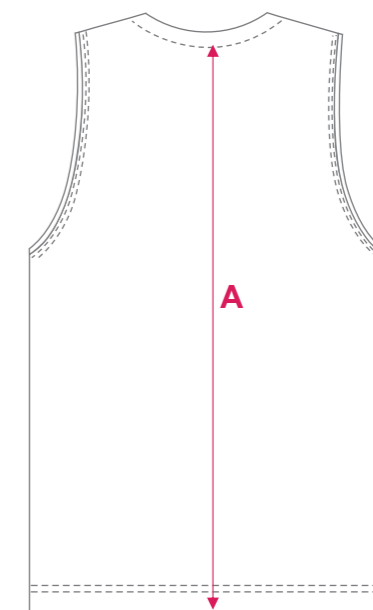

**WOMEN'S
STANDARD FIT
BASKETBALL TOP**

**WOMEN'S
STANDARD FIT
BASKETBALL TOP**

PATTERN: Y60004

Laker V Neck Standard Singlet

PATTERN: Y60088

Laker V Neck Reversible Singlet

SPORTS

BASKETBALL

SIZE AVAILABLE

- **KIDS:** 4G - 14G
- **ADULTS:** 8 - 24

FABRIC OPTIONS

- A00003 ICE FILL
- A00001 ULTRA MESH
- A00002 ULTRA FLAT

STANDARD FIT - KIDS SIZING

PATTERN:

- **Y60004**

- **Y60088**

	SIZE	4K	6K	8K	10K	12K	14K
Back Length	A	49	51	55	59	63	67
1/2 Chest	B	35	37	39	41	43	45
1/2 Hem Circumference	C	35	37	39	41	43	45

STANDARD FIT - ADULT SIZING

	SIZE	8	10	12	14	16	18	20	22	24
Back Length	A	71	72.5	74	75.5	77	78.5	80	81.5	83
1/2 Chest	B	47	49.5	52	54.5	57	59.5	62	64.5	67
1/2 Hem Circumference	C	47	49.5	52	54.5	57	59.5	62	64.5	67

BACK