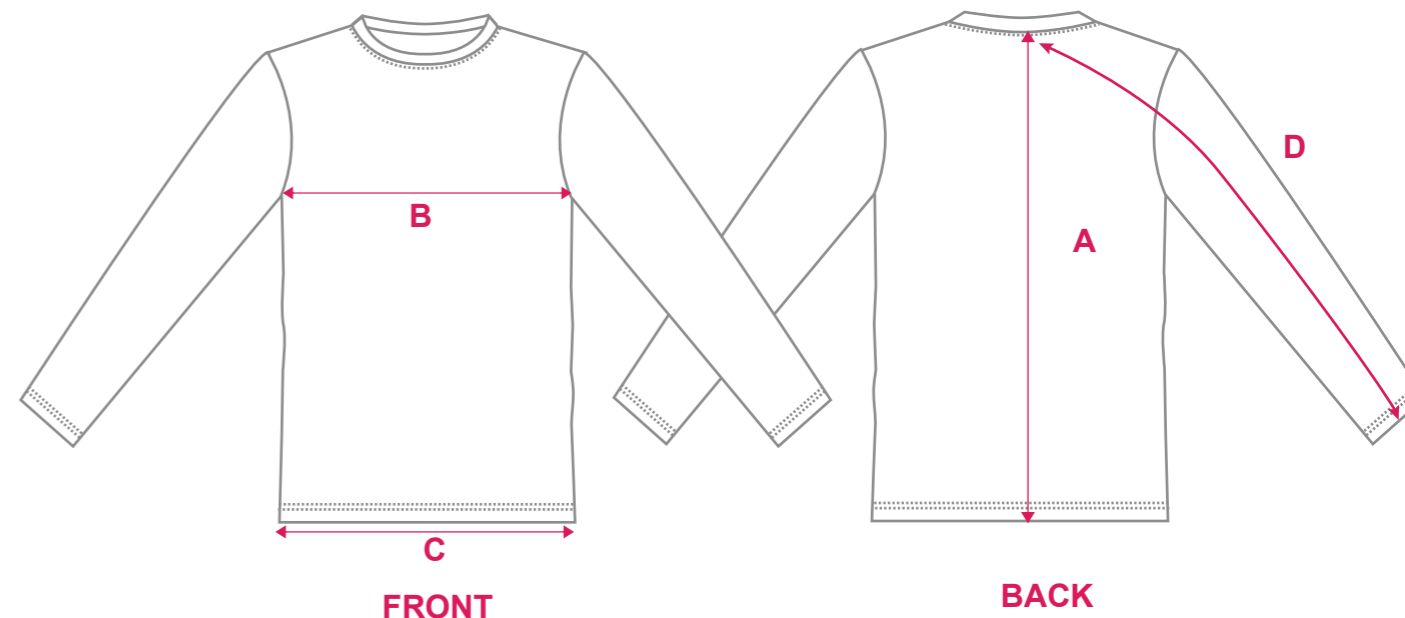

STANDARD FIT - ADULT SIZING - LONG SLEEVE

	SIZE	8	10	12	14	16	18	20	22	24
Back Length	A	64.5	66	67.5	69	70.5	72	73.5	75	76.5
1/2 Chest	B	48.5	51	53.5	56	58.5	61	63.5	66	68.5
1/2 Hem Circumference	C	49	51.5	54	56.5	59	61.5	64	66.5	69
Sleeve Length From Cervical	D	74.5	75.75	77	78.5	80	81.5	83	84.5	86