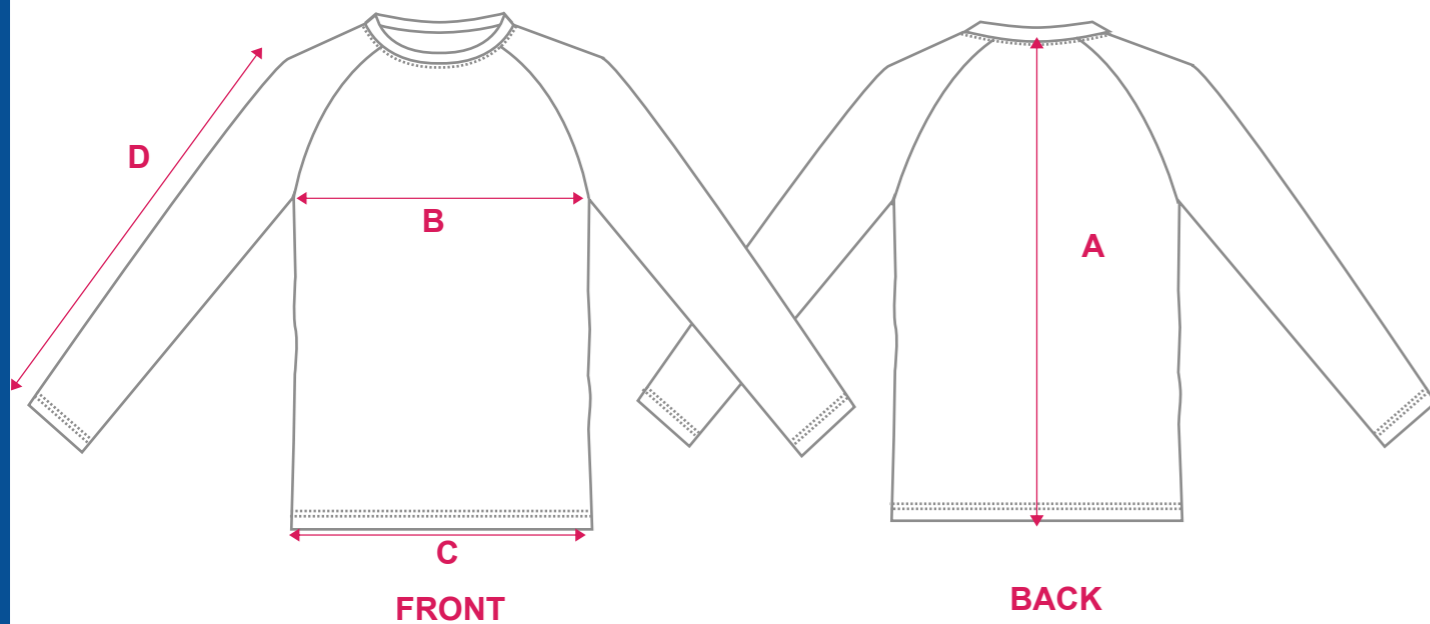

Round Neck
Short Sleeve : Y60076
Long Sleeve : Y60079

SPORTS

- GENERAL

SIZE AVAILABLE

- **KIDS:** 4G - 14G
- **ADULTS:** 8 - 24

FABRIC OPTIONS

- A00003 ICE FILL
- A00001 ULTRA MESH
- A00002 ULTRA FLAT