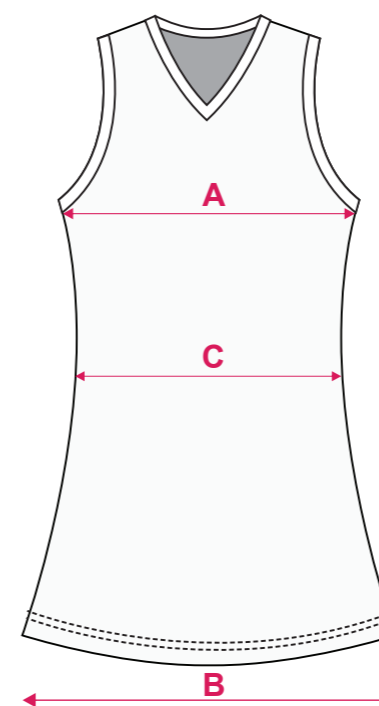

WOMEN'S
A LINE 2 PIECES - STANDARD FIT
NETBALL DRESS

PATTERN: **STANDARD FIT - GIRL'S SIZING**

- Y50008
- Y50005
- Y50002
- Y50006

	SIZE	4G	6G	8G	10G	12G	14G
1/2 Chest Circumference	A	29.5	31.5	33.5	35.5	37.5	39.5
1/2 Hem Circumference	B	47.5	49.5	51.5	53.5	55.5	57.5
1/2 Waist Circumference	C	29	31	33	35	37	39
Length- Side Neck to Hem	D	51.5	57.5	63.5	69.5	74.5	77.5

STANDARD FIT - ADULT SIZING

	SIZE	8	10	12	14	16	18	20	22	24
1/2 Chest Circumference	A	41	43.5	46	48.5	51	53.5	56	58.5	61
1/2 Hem Circumference	B	59	61.5	64	66.5	69	71.5	74	76.5	79
1/2 Waist Circumference	C	40.5	43	45.5	48	50.5	53	55.5	58	60.5
Length- Side Neck to Hem	D	80.5	82.5	84.5	86.5	88.5	90.5	92.5	94.5	96.5