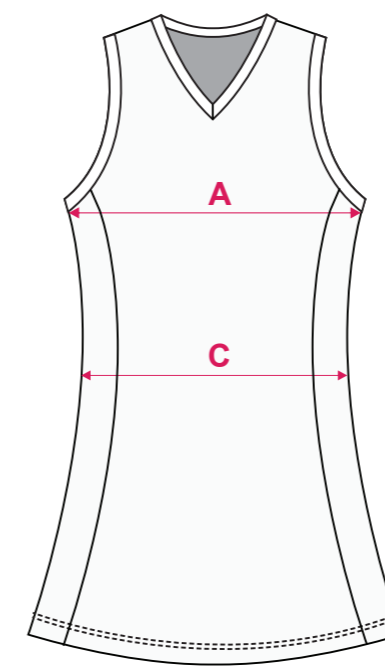

STANDARD FIT - ADULT SIZING

	SIZE	8	10	12	14	16	18	20	22	24
1/2 Chest Circumference	A	41	43.5	46	48.5	51	53.5	56	58.5	61
1/2 Hem Circumference	B	59	61.5	64	66.5	69	71.5	74	76.5	79
1/2 Waist Circumference	C	40.5	43	45.5	48	50.5	53	55.5	58	60.5
Length- Side Neck to Hem	D	80.5	82.5	84.5	86.5	88.5	90.5	92.5	94.5	96.5

FRONT