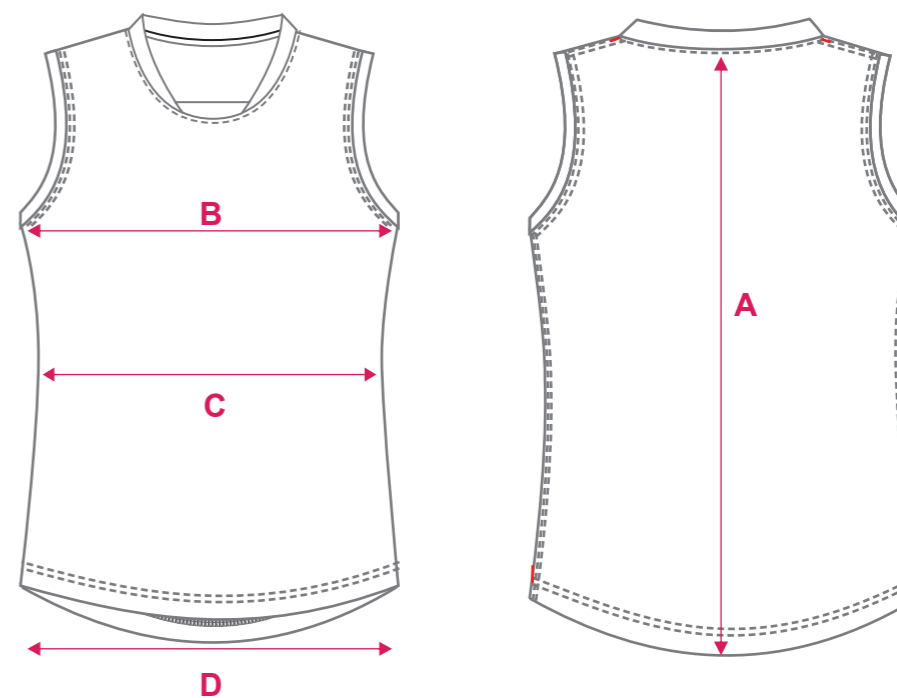

MEN'S & UNISEX
SLIM FIT
AFL LONG SLEEVE JUMPER

FITTED - KIDS SIZING - SLEEVELESS

PATTERN:

- Y60052

- Y60132

	SIZE	4K	6K	8K	10K	12K	14K
Back Length	A	47	49	53	57	61	65
1/2 Chest	B	29	31	33	35	37	40
1/2 Waist	C	28	29.5	31	32	34	37
1/2 Hem Circumference	D	29	31	33	35	37	40

FITTED- ADULT SIZING - SLEEVELESS

	SIZE	XS	S	M	L	XL	2XL	3XL	4XL	5XL
Back Length	A	70	71.5	73	74.5	76	77.5	79	80.5	82
1/2 Chest	B	42	44.5	47	49.5	52	54.5	57	59.5	62
1/2 Waist	C	37.5	40	42.5	45	47.5	50	52.5	55	57.5
1/2 Hem Circumference	D	42	44.5	47	49.5	52	54.5	57	59.5	62