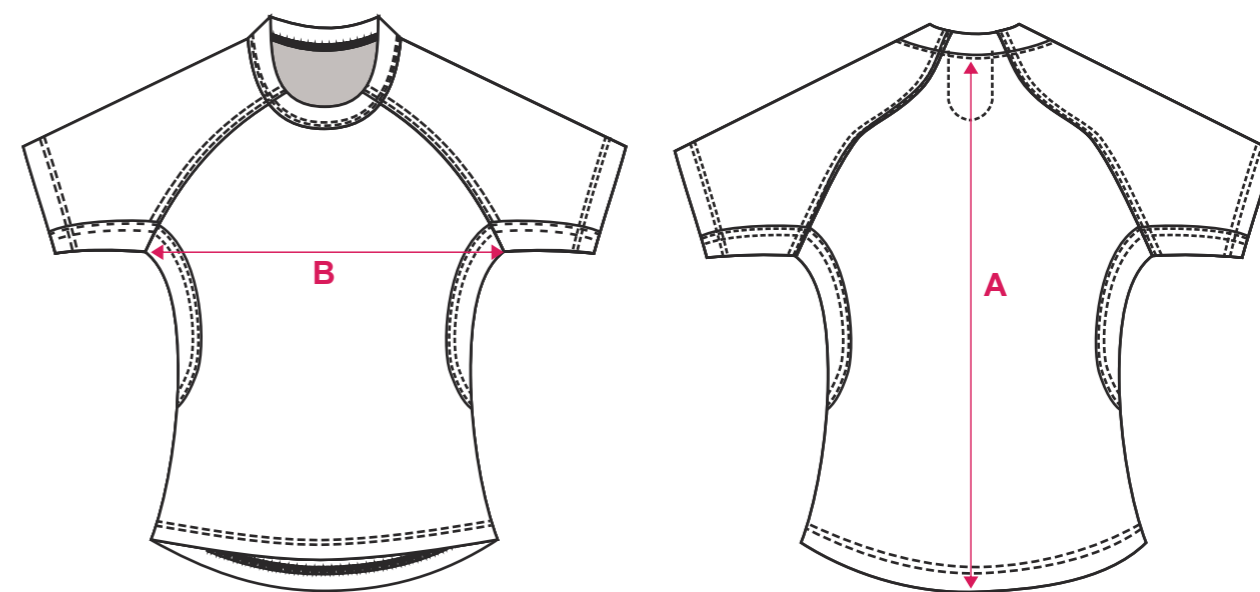

FRONT

BACK

SPORTS

- RUGBY

SIZE AVAILABLE

- KIDS: 4K - 14K
- ADULTS: XS - 5XL

FABRIC OPTIONS

- A00004 STRETCHPOL