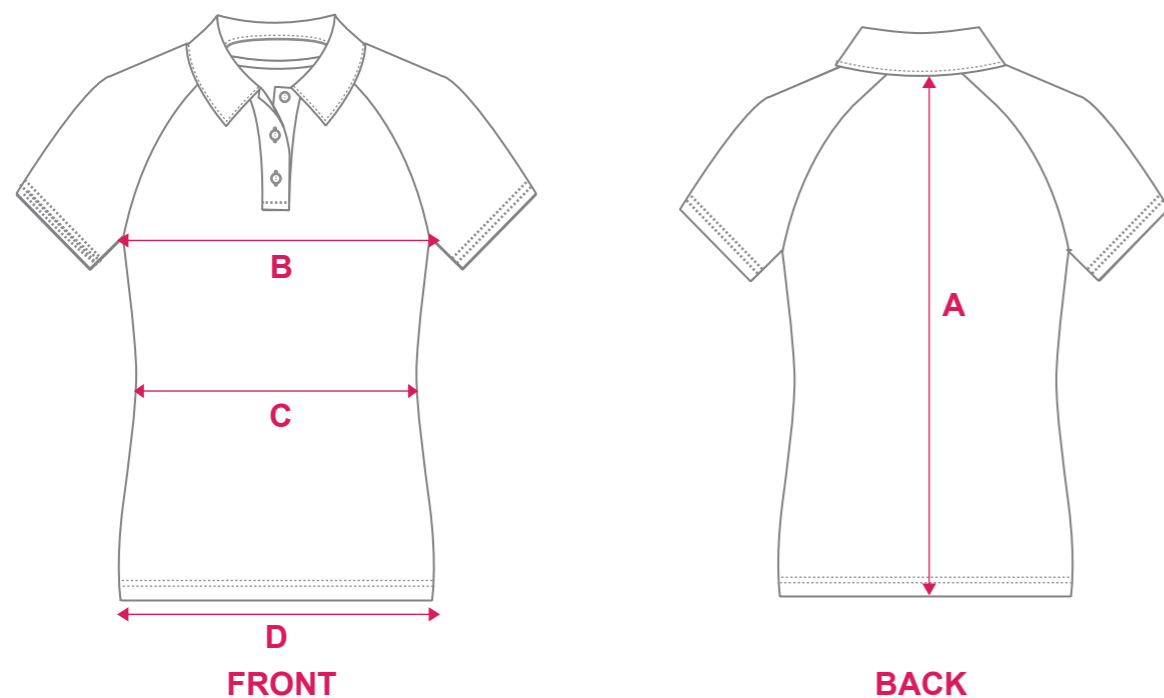

WOMEN'S
SLIM FIT
RAGLAN SHORT SLEEVE POLO

WOMEN'S
SLIM FIT
RAGLAN LONG SLEEVE POLO

PATTERN: SLIM FIT - GIRL'S SIZING - SHORT SLEEVE

- Y60028

	SIZE	4G	6G	8G	10G	12G	14G
Back Length	A	39	43	47	51	55	59
1/2 Chest	B	33.5	35.5	37.5	39.5	41.5	44.5
1/2 Waist	C	32.5	33.5	34.5	35.5	37.5	40.5
1/2 Hem Circumference	D	35	37	39	41	43	46

PATTERN: SLIM FIT - GIRL'S SIZING - LONG SLEEVE

- Y60030

	SIZE	4G	6G	8G	10G	12G	14G
Back Length	A	39	43	47	51	55	59
1/2 Chest	B	33.5	35.5	37.5	39.5	41.5	44.5
1/2 Waist	C	32.5	33.5	34.5	35.5	37.5	40.5
1/2 Hem Circumference	D	35	37	39	41	43	46
Sleeve Length From Cervical	E	64.5	66	67.5	69	70.5	72

SLIM FIT - ADULT SIZING - SHORT SLEEVE

	SIZE	8	10	12	14	16	18	20	22	24
Back Length	A	64.5	66	67.5	69	70.5	72	73.5	75	76.5
1/2 Chest	B	45.5	48	50.5	53	55.5	58	60.5	63	65.5
1/2 Waist	C	41.5	44	46.5	49	51.5	54	56.5	59	61.5
1/2 Hem Circumference	D	48.5	51	53.5	56	58.5	61	63.5	66	68.5

SLIM FIT - ADULT SIZING - LONG SLEEVE

	SIZE	8	10	12	14	16	18	20	22	24
Back Length	A	64.5	66	67.5	69	70.5	72	73.5	75	76.5
1/2 Chest	B	45.5	48	50.5	53	55.5	58	60.5	63	65.5
1/2 Waist	C	41.5	44	46.5	49	51.5	54	56.5	59	61.5
1/2 Hem Circumference	D	48.5	51	53.5	56	58.5	61	63.5	66	68.5
Sleeve Length From Cervical	E	74.5	75.75	77	78.5	80	81.5	83	84.5	86