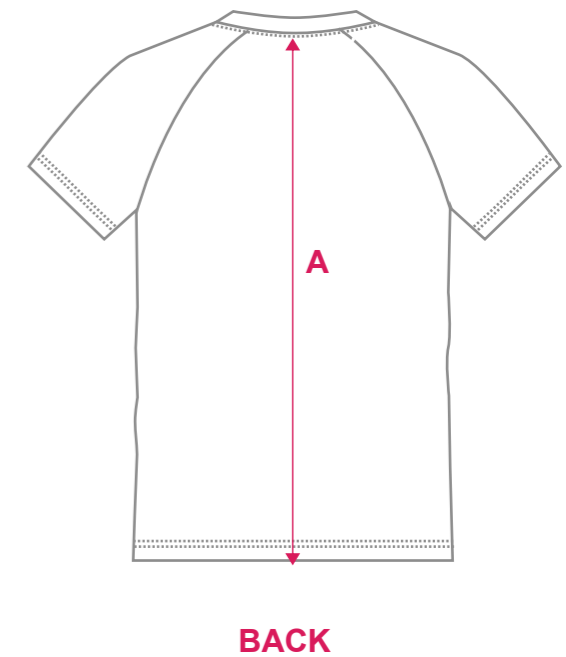

STANDARD FIT - ADULT SIZING - SHORT SLEEVE

	SIZE	8	10	12	14	16	18	20	22	24
Back Length	A	64.5	66	67.5	69	70.5	72	73.5	75	76.5
1/2 Chest	B	48.5	51	53.5	56	58.5	61	63.5	66	68.5
1/2 Hem Circumference	C	49	51.5	54	56.5	59	61.5	64	66.5	69