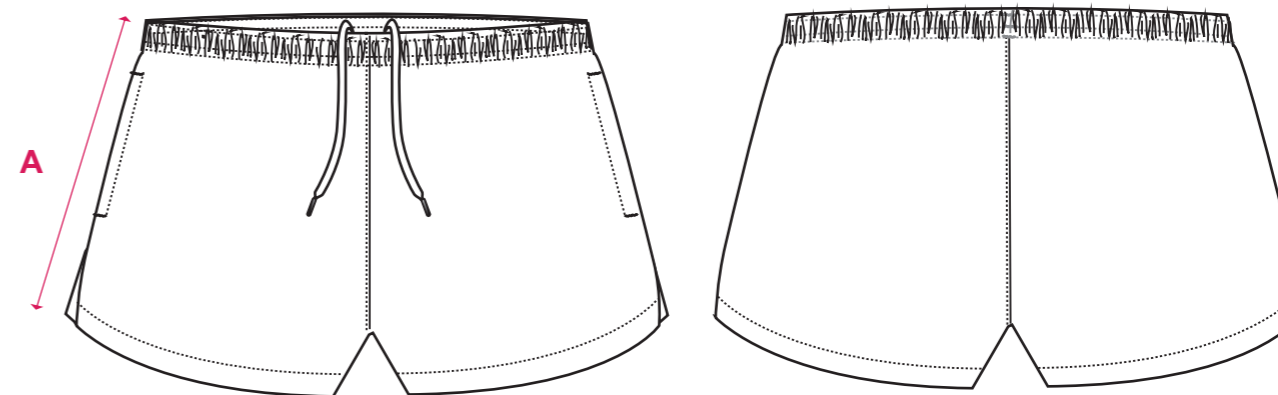

- **Y70032**

	SIZE	4G	6G	8G	10G	12G	14G
Outside Leg	A	21	23.5	26	28.5	29.5	30

STANDARD FIT - ADULT SIZING

	SIZE	8	10	12	14	16	18	20	22	24
Outside Leg	A	30	31	32	33	34	35	36	37	38

SPORTS

- ATHLETIC

SIZE AVAILABLE FABRIC OPTIONS