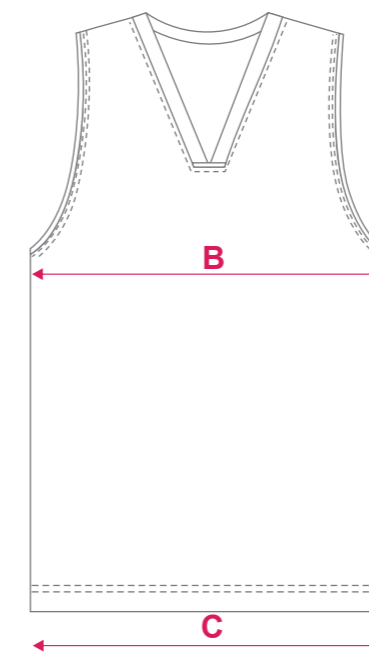

STANDARD FIT - ADULT SIZING

	SIZE	8	10	12	14	16	18	20	22	24
Back Length	A	71	72.5	74	75.5	77	78.5	80	81.5	83
1/2 Chest	B	47	49.5	52	54.5	57	59.5	62	64.5	67
1/2 Hem Circumference	C	47	49.5	52	54.5	57	59.5	62	64.5	67

FRONT