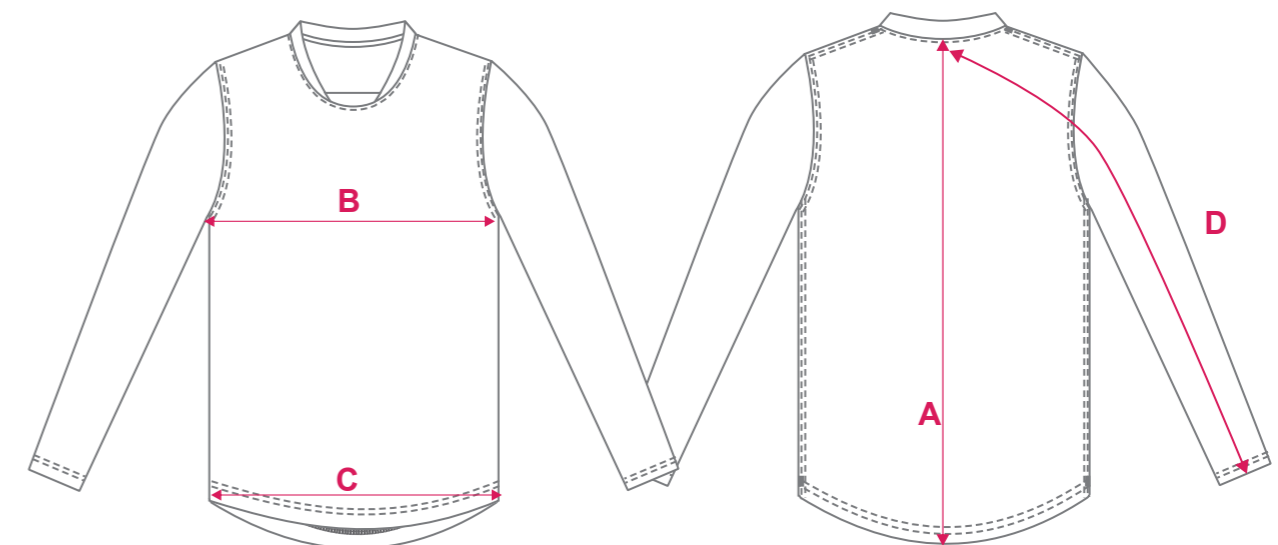

BACK

STANDARD FIT - ADULT SIZING - LONG SLEEVE

	SIZE	XS	S	M	L	XL	2XL	3XL	4XL	5XL
Back Length	A	70	71.5	73	74.5	76	77.5	79	80.5	82
1/2 Chest	B	48	50.5	53	55.5	58	60.5	63	65.5	68
1/2 Hem Circumference	C	48	50.5	53	55.5	58	60.5	63	65.5	68
Sleeve Length	D	78	80.5	83	85	88	89.5	91	92.5	94

FRONT