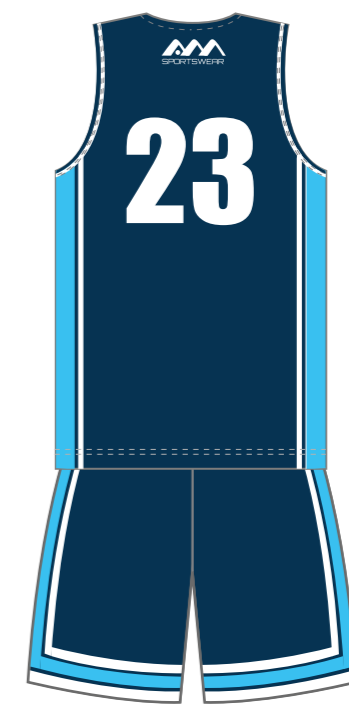

- Y70014

	SIZE	4G	6G	8G	10G	12G	14G
Relaxed Waist	A	26.5	27.5	28.5	29.5	30.5	31.5

STANDARD FIT - ADULT SIZING

	SIZE	8	10	12	14	16	18	20	22	24
Relaxed Waist	A	30.5	33	35.5	38	40.5	43	45.5	48	50.5

MEN'S BASKETBALL

WOMEN'S BASKETBALL

BASKEBALL

MEN'S & UNISEX
STANDARD FIT
BASKETBALL TOP

FRONT

BACK

PATTERN: Y60003

Laker V Neck Standard Singlet

PATTERN: Y60049