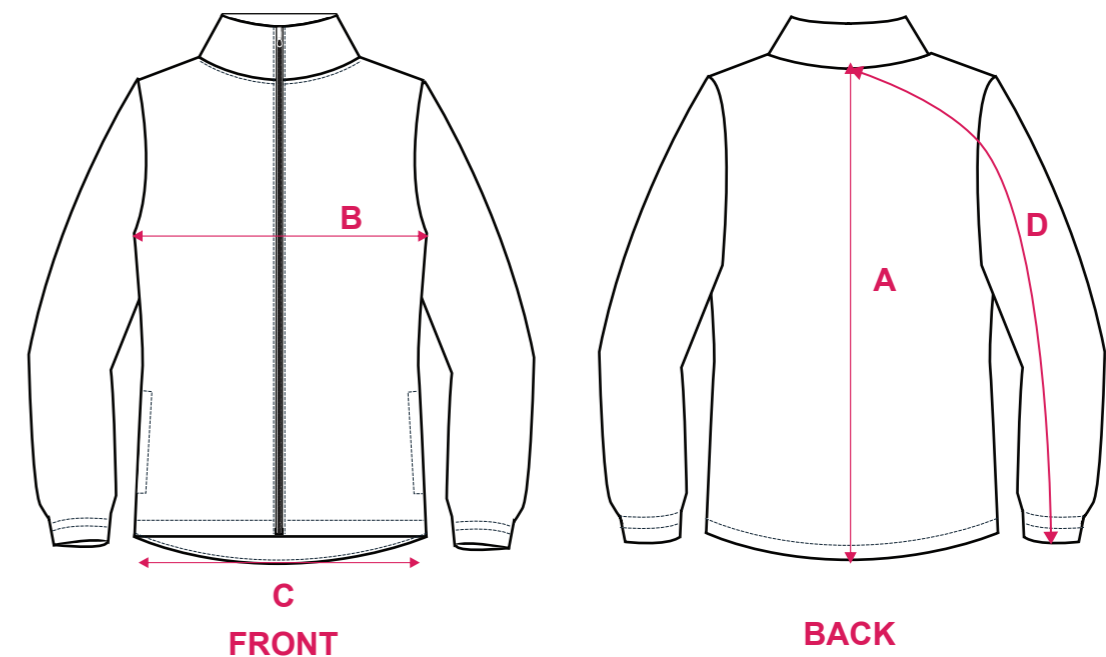

MEN'S & UNISEX
STANDARD FIT
TRACK JACKET

PATTERN: Y80001
MEN'S
STANDARD FIT
RAGLAN SLEEVE
TRACK JACKET WITH LINING

PATTERN: Y80002
MEN'S
STANDARD FIT
SET-IN SLEEVE
TRACK JACKET WITH LINING

SPORTS

GENERAL

SIZE AVAILABLE FABRIC OPTIONS

- **KIDS:** 4K - 14K
- **ADULTS:** XS - 5XL

• C00044 MICROFIBER

LINING

- COTTON JERSEY

MEN'S & UNISEX
STANDARD FIT
TRACK JACKET

PATTERN: STANDARD FIT - KIDS SIZING - LONG SLEEVE

- Y80001

- Y80002

	SIZE	4K	6K	8K	10K	12K	14K
Back Length	A	46.3	50.5	54.8	59	63.3	67.8
1/2 Chest	B	38.5	40.5	43.5	46.5	49.5	52.5
1/2 Hem Circumference	C	38	40	43	46	49	52
Sleeve Length	D	52	59	64	69	74	79

STANDARD FIT - ADULT SIZING - LONG SLEEVE

	SIZE	XS	S	M	L	XL	2XL	3XL	4XL	5XL
Back Length	A	70	73.3	76.5	78.8	81	83.3	85.5	85.5	85.5
1/2 Chest	B	55.5	58	60.5	63	65.5	68	70.5	73	75.5
1/2 Hem Circumference	C	55	57.5	60	62.5	65	67.5	70	72.5	75
Sleeve Length	D	83.5	86.5	89.5	92.5	95.5	98.5	101.5	103	104.5