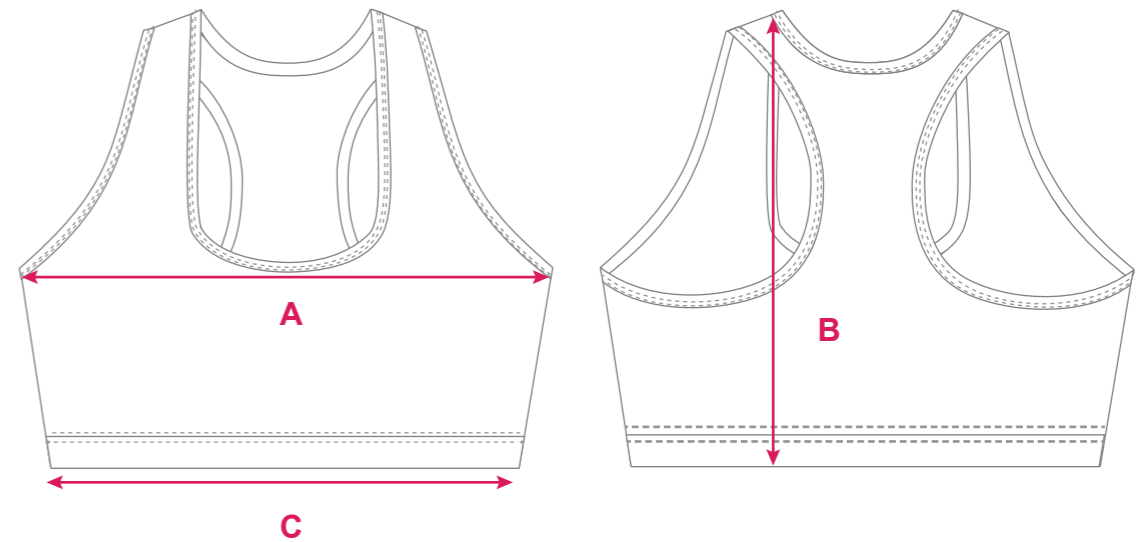

STANDARD FIT - ADULT SIZING

	SIZE	8	10	12	14	16	18	20	22	24
1/2 Chest at underarm	A	35.8	38.3	40.8	43.3	45.8	48.3	50.8	53.3	55.8
Length	B	31.5	32.5	34	35.5	37	38	39	40	41
1/2 Hem Stretched	C	34.3	36.8	39.3	41.8	44.3	46.8	49.3	51.8	54.3