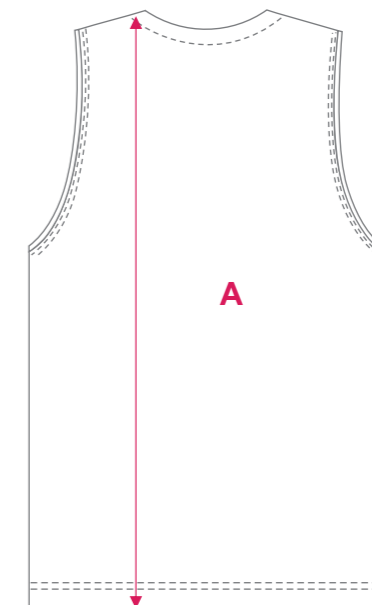

MEN'S & UNISEX
STANDARD FIT
BASKETBALL TOP

PATTERN: Y60003

Laker V Neck Standard Singlet

PATTERN: Y60049

Laker V Neck Reversible Singlet

SPORTS

BASKETBALL

SIZE AVAILABLE

- **KIDS:** 4K - 14K
- **ADULTS:** XS - 5XL

FABRIC OPTIONS

- A00003 ICE FILL
- A00001 ULTRA MESH
- A00002 ULTRA FLAT

MEN'S & UNISEX
STANDARD FIT
BASKETBALL TOP

STANDARD FIT - KIDS SIZING

PATTERN:

- Y60003

- Y60049

	SIZE	4K	6K	8K	10K	12K	14K
Back Length	A	55.5	59	62.5	66	69.5	73
1/2 Chest	B	35	37	39	42	45	48
1/2 Hem Circumference	C	35	37	39	42	45	48

STANDARD FIT - ADULT SIZING

	SIZE	XS	S	M	L	XL	2XL	3XL	4XL	5XL
Back Length	A	74	75.5	77	78.5	80	81.5	83	84.5	86
1/2 Chest	B	50.5	53	55.5	58	60.5	63	65.5	68	70.5
1/2 Hem Circumference	C	50.5	53	55.5	58	60.5	63	65.5	68	70.5

BACK