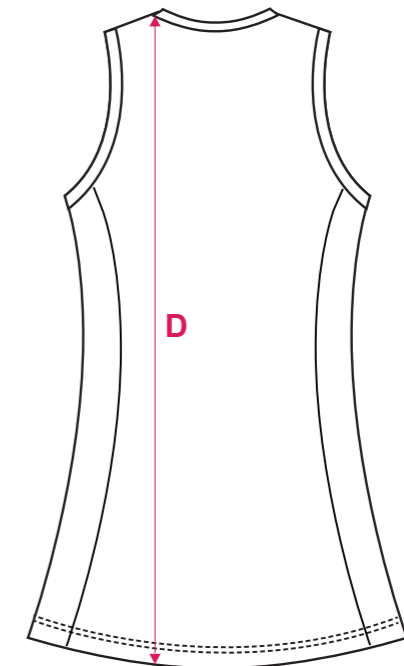

WOMEN'S
A LINE 4 PIECES - STANDARD FIT
NETBALL DRESS

SPORTS

- NETBALL

SIZE AVAILABLE

- **KIDS:** 4G - 14G
- **ADULTS:** 8 - 24

FABRIC OPTIONS

- A00003 ICE FILL
- A00001 ULTRA MESH
- C00080 HY TECH SILVER
- A00031 LYCRA

WOMEN'S
A LINE 4 PIECES - STANDARD FIT
NETBALL DRESS

PATTERN: **STANDARD FIT - GIRL'S SIZING**

- Y50009
- Y50010
- Y50003
- Y50007

	SIZE	4G	6G	8G	10G	12G	14G
1/2 Chest Circumference	A	29.5	31.5	33.5	35.5	37.5	39.5
1/2 Hem Circumference	B	47.5	49.5	51.5	53.5	55.5	57.5
1/2 Waist Circumference	C	29	31	33	35	37	39
Length- Side Neck to Hem	D	51.5	57.5	63.5	69.5	74.5	77.5

STANDARD FIT - ADULT SIZING

	SIZE	8	10	12	14	16	18	20	22	24
1/2 Chest Circumference	A	41	43.5	46	48.5	51	53.5	56	58.5	61
1/2 Hem Circumference	B	59	61.5	64	66.5	69	71.5	74	76.5	79
1/2 Waist Circumference	C	40.5	43	45.5	48	50.5	53	55.5	58	60.5
Length- Side Neck to Hem	D	80.5	82.5	84.5	86.5	88.5	90.5	92.5	94.5	96.5

BACK