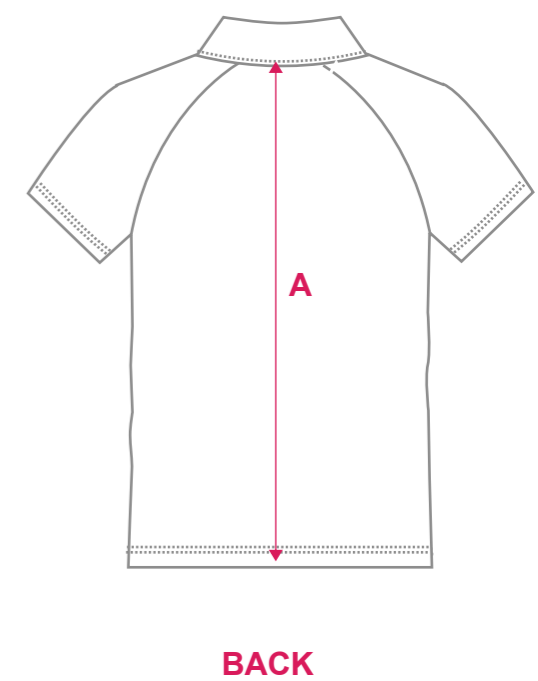

**WOMEN'S
STANDARD FIT
POLO**

Standard raglan short sleeve polo

Standard raglan long sleeve polo

Standard set-in short sleeve polo

Standard set-in long sleeve polo

SPORTS

GENERAL

SIZE AVAILABLE

- **KIDS:** 4G- 14G
- **ADULTS:** 8 - 24

FABRIC OPTIONS

- A00003 ICE FILL
- A00001 ULTRA MESH
- A00002 ULTRA FLAT

**WOMEN'S
STANDARD FIT**

RAGLAN SHORT SLEEVE POLO

PATTERN:

- Y60062

STANDARD FIT - KIDS SIZING - SHORT SLEEVE

	SIZE	4G	6G	8G	10G	12G	14G
Back Length	A	39	43	47	51	55	59
1/2 Chest	B	35.5	37.5	39.5	41.5	43.5	46.5
1/2 Hem Circumference	C	36	38	40	42	44	47

STANDARD FIT - ADULT SIZING - SHORT SLEEVE

	SIZE	8	10	12	14	16	18	20	22	24
Back Length	A	64.5	66	67.5	69	70.5	72	73.5	75	76.5
1/2 Chest	B	48.5	51	53.5	56	58.5	61	63.5	66	68.5
1/2 Hem Circumference	C	49	51.5	54	56.5	59	61.5	64	66.5	69