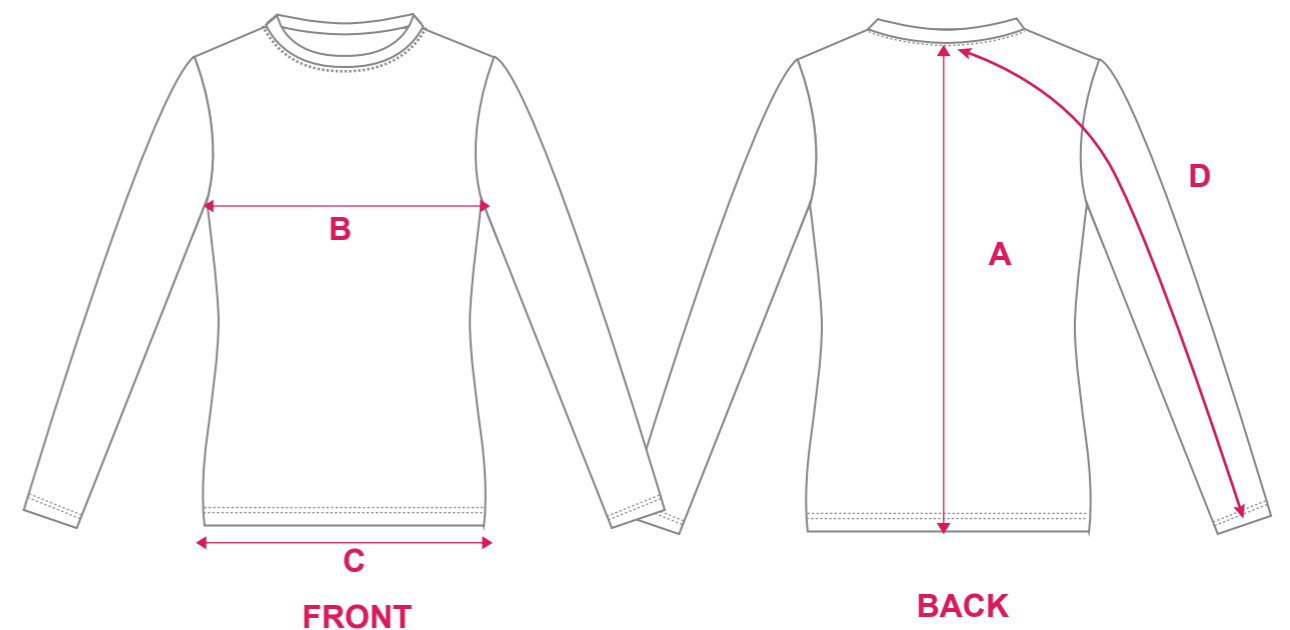

BACK

SLIM FIT - ADULT SIZING - LONG SLEEVE

	SIZE	8	10	12	14	16	18	20	22	24
Back Length	A	64.5	66	67.5	69	70.5	72	73.5	75	76.5
1/2 Chest	B	48.5	51	53.5	56	58.5	61	63.5	66	68.5
1/2 Hem Circumference	C	49	51.5	54	56.5	59	61.5	64	66.5	69
Sleeve Length From Cervical	D	74.5	75.75	77	78.5	80	81.5	83	84.5	86

FRONT