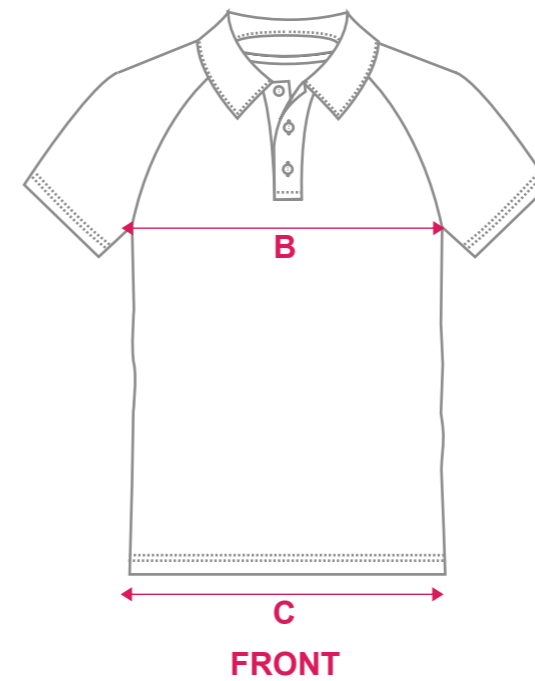

**WOMEN'S
STANDARD FIT
POLO**

Standard raglan short sleeve polo

Standard raglan long sleeve polo

Standard set-in short sleeve polo

Standard set-in long sleeve polo

SPORTS

GENERAL

SIZE AVAILABLE

- **KIDS:** 4G- 14G
- **ADULTS:** 8 - 24

FABRIC OPTIONS

- A00003 ICE FILL
- A00001 ULTRA MESH
- A00002 ULTRA FLAT

**WOMEN'S
STANDARD FIT**

RAGLAN SHORT SLEEVE POLO

PATTERN:

- Y60062

STANDARD FIT - KIDS SIZING - SHORT SLEEVE

	SIZE	4G	6G	8G	10G	12G	14G
Back Length	A	39	43	47	51	55	59
1/2 Chest	B	35.5	37.5	39.5	41.5	43.5	46.5
1/2 Hem Circumference	C	36	38	40	42	44	47

STANDARD FIT - ADULT SIZING - SHORT SLEEVE

	SIZE	8	10	12	14	16	18	20	22	24
Back Length	A	64.5	66	67.5	69	70.5	72	73.5	75	76.5
1/2 Chest	B	48.5	51	53.5	56	58.5	61	63.5	66	68.5
1/2 Hem Circumference	C	49	51.5	54	56.5	59	61.5	64	66.5	69