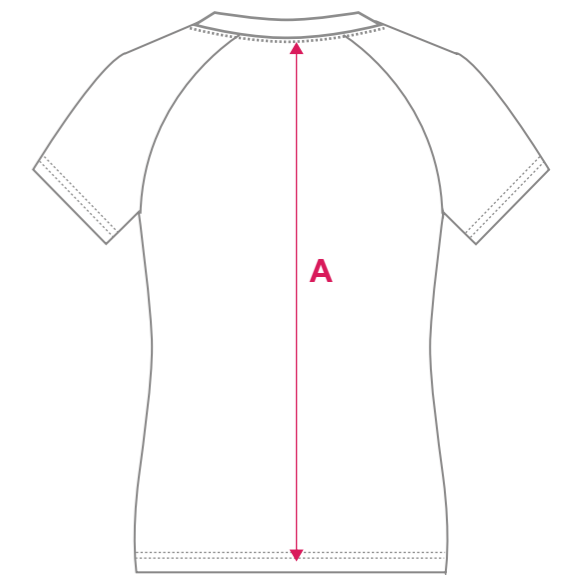

WOMEN'S
SLIM FIT
RAGLAN SLEEVE T-SHIRT

Round Neck
Short Sleeve: Y60070
Long Sleeve: Y60073

SPORTS

- GENERAL

SIZE AVAILABLE

- **KIDS:** 4G - 14G
- **ADULTS:** 8 - 24

FABRIC OPTIONS

- A00003 ICE FILL
- A00001 ULTRA MESH
- A00002 ULTRA FLAT

WOMEN'S
SLIM FIT
RAGLAN SHORT SLEEVE T-SHIRT

PATTERN: **SLIM FIT - GIRL'S SIZING - SHORT SLEEVE**

- Y60070

- Y60071

- Y60072

	SIZE	4G	6G	8G	10G	12G	14G
Back Length	A	39	43	47	51	55	59
1/2 Chest	B	33.5	35.5	37.5	39.5	41.5	44.5
1/2 Waist	C	32.5	33.5	34.5	35.5	37.5	40.5
1/2 Hem Circumference	D	35	37	39	41	43	46

SLIM FIT - ADULT SIZING - SHORT SLEEVE

	SIZE	8	10	12	14	16	18	20	22	24
Back Length	A	64.5	66	67.5	69	70.5	72	73.5	75	76.5
1/2 Chest	B	45.5	48	50.5	53	55.5	58	60.5	63	65.5
1/2 Waist	C	41.5	44	46.5	49	51.5	54	56.5	59	61.5
1/2 Hem Circumference	D	48.5	51	53.5	56	58.5	61	63.5	66	68.5

BACK