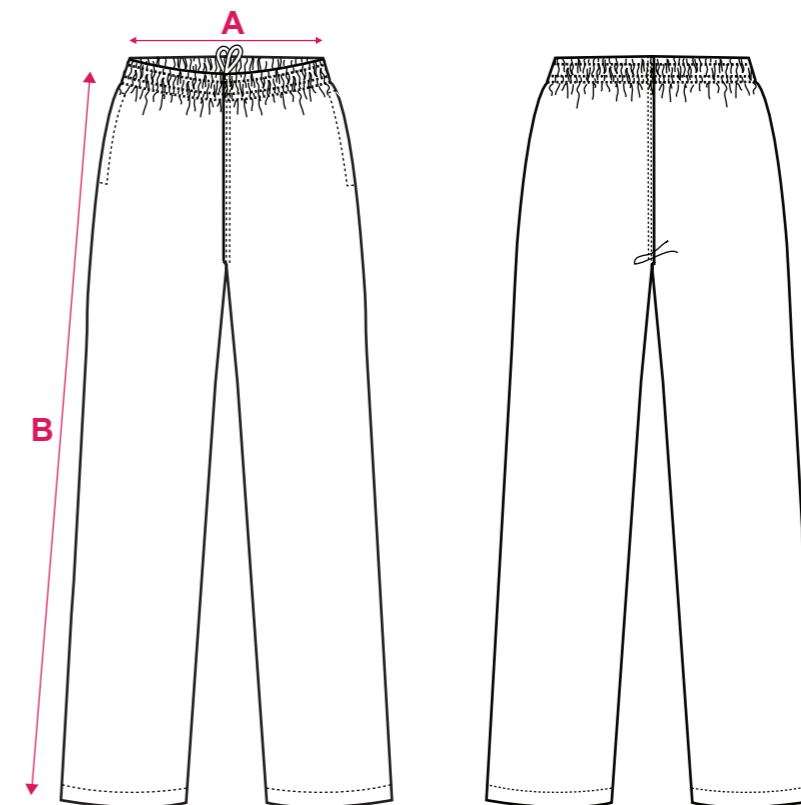

	SIZE	4K	6K	8K	10K	12K	14K
Relaxed Waist	A	26.5	27.5	28.5	29.5	30.5	31.5
Outside Leg	B	61	70	78	86	93	96

STANDARD FIT - ADULT SIZING

	SIZE	XS	S	M	L	XL	2XL	3XL	4XL	5XL
Relaxed Waist	A	33.5	35	36.5	38	39.5	41	42.5	44	45.5
Outside Leg	B	100	102	104	106	108	110	111	112	113