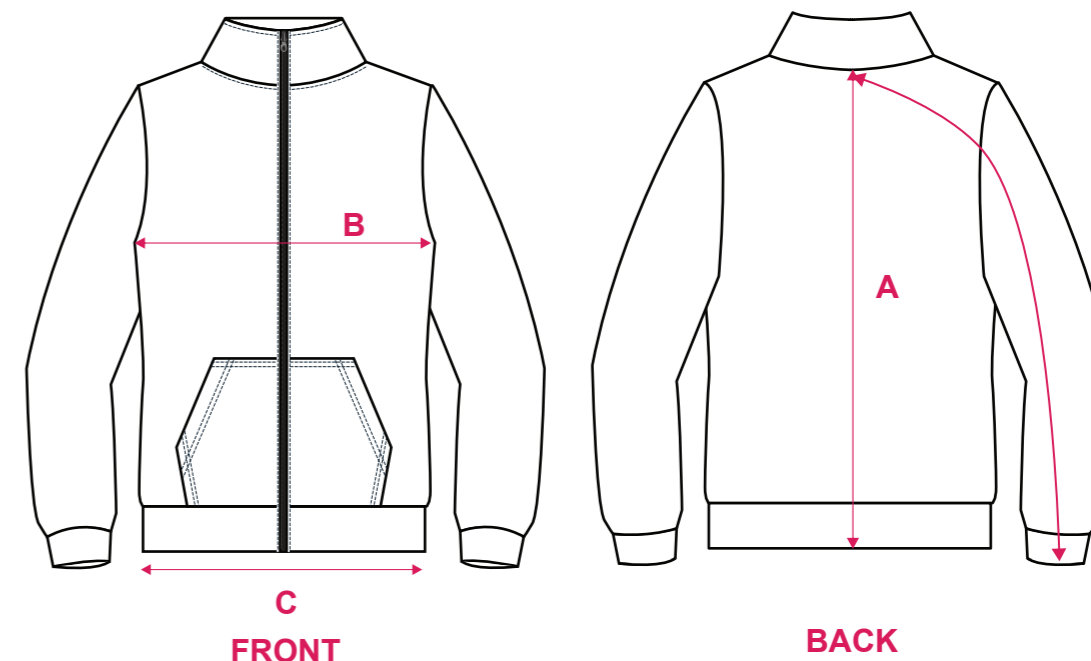

STANDARD FIT - ADULT SIZING - LONG SLEEVE

	SIZE	8	10	12	14	16	18	20	22	24
Back Length	A	63.5	65	68	69.5	71	72.5	74	75.5	77
1/2 Chest	B	53.5	56	61.5	64	66.5	69	71.5	74	76.5
1/2 Hem Circumference	C	42	44.5	48.5	51	53.5	56	58.5	61	63.5
Sleeve Length	D	80.5	83	86.5	89	91.5	94	97	98.5	100