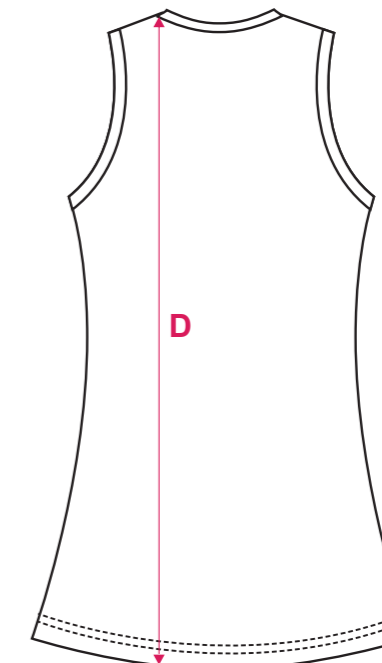

WOMEN'S
A LINE 2 PIECES - STANDARD FIT
NETBALL DRESS

PATTERN: Y50008
Round Neck Standard Back

PATTERN: Y50005
Round Neck Speed Back

PATTERN: Y50002
V Neck Standard Back

PATTERN: Y50006
V Neck Speed Back

SPORTS

- NETBALL

SIZE AVAILABLE

- **KIDS:** 4G - 14G
- **ADULTS:** 8 - 24

FABRIC OPTIONS

- A00003 ICE FILL
- A00001 ULTRA MESH
- C00080 HY TECH SILVER
- A00031 LYCRA

WOMEN'S
A LINE 2 PIECES - STANDARD FIT
NETBALL DRESS

PATTERN: **STANDARD FIT - GIRL'S SIZING**

- Y50008
- Y50005
- Y50002
- Y50006

	SIZE	4G	6G	8G	10G	12G	14G
1/2 Chest Circumference	A	29.5	31.5	33.5	35.5	37.5	39.5
1/2 Hem Circumference	B	47.5	49.5	51.5	53.5	55.5	57.5
1/2 Waist Circumference	C	29	31	33	35	37	39
Length- Side Neck to Hem	D	51.5	57.5	63.5	69.5	74.5	77.5

STANDARD FIT - ADULT SIZING

	SIZE	8	10	12	14	16	18	20	22	24
1/2 Chest Circumference	A	41	43.5	46	48.5	51	53.5	56	58.5	61
1/2 Hem Circumference	B	59	61.5	64	66.5	69	71.5	74	76.5	79
1/2 Waist Circumference	C	40.5	43	45.5	48	50.5	53	55.5	58	60.5
Length- Side Neck to Hem	D	80.5	82.5	84.5	86.5	88.5	90.5	92.5	94.5	96.5

BACK