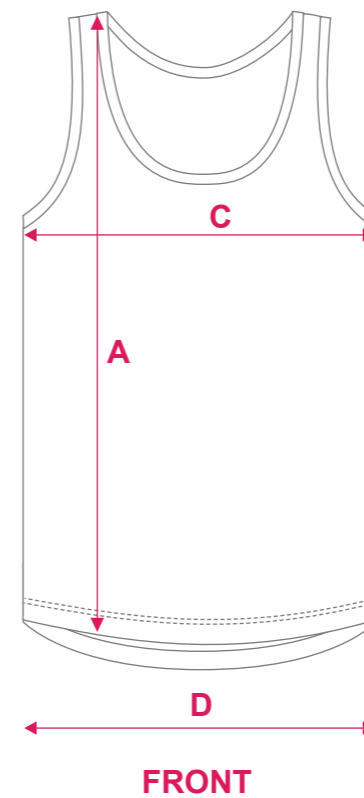

STANDARD BACK

Y60007- Standard Back Singlet Fitted

SPEED BACK

Y60008- Speed Back Singlet Fitted

PATTERN: STANDARD FIT - GIRL'S SIZING - SLEEVELESS

- Y60007

- Y60008

	SIZE	4G	6G	8G	10G	12G	14G
Front Body - Side Neck to Hem	A	42	46	50	54	58	62
Centre Back	B	45	49	53	57	61	65
1/2 Chest Circumference	C	32	34	36	38	40	43
1/2 Hem Circumference	D	33	35	37	39	41	44

STANDARD FIT - ADULT SIZING - SLEEVELESS

	SIZE	8	10	12	14	16	18	20	22	24
Front Body - Side Neck to Hem	A	63	65.5	66	67.5	69	70.5	71.5	71.5	71.5
Centre Back	B	67	68.5	70	71.5	73	74.5	75.5	75.5	75.5
1/2 Chest Circumference	C	43.5	46	48.5	51	53.5	56	58.5	61	63.5
1/2 Hem Circumference	D	45.5	48	50.5	53	55.5	58	60.5	63	65.5