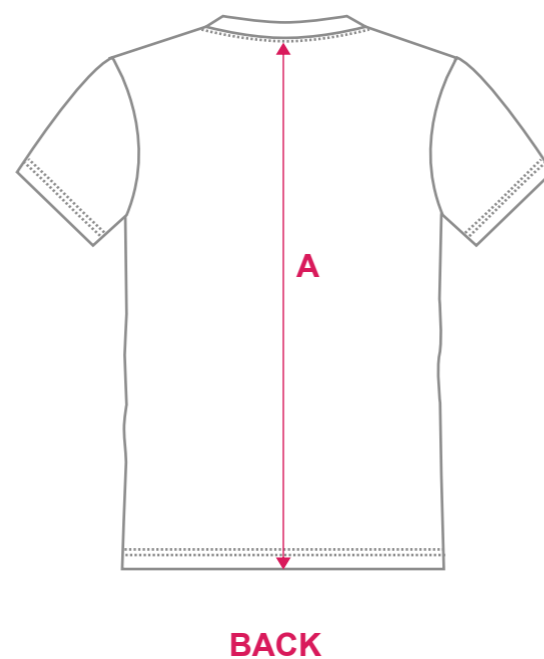

**WOMEN'S
STANDARD FIT
SET-IN SHORT SLEEVE T-SHIRT**

PATTERN: STANDARD FIT - KIDS SIZING - SHORT SLEEVE

- Y60076

- Y60077

- Y60078

	SIZE	4G	6G	8G	10G	12G	14G
Back Length	A	39	43	47	51	55	59
1/2 Chest	B	35.5	37.5	39.5	41.5	43.5	46.5
1/2 Hem Circumference	C	36	38	40	42	44	47

STANDARD FIT - ADULT SIZING - SHORT SLEEVE

	SIZE	8	10	12	14	16	18	20	22	24
Back Length	A	64.5	66	67.5	69	70.5	72	73.5	75	76.5
1/2 Chest	B	48.5	51	53.5	56	58.5	61	63.5	66	68.5
1/2 Hem Circumference	C	49	51.5	54	56.5	59	61.5	64	66.5	69