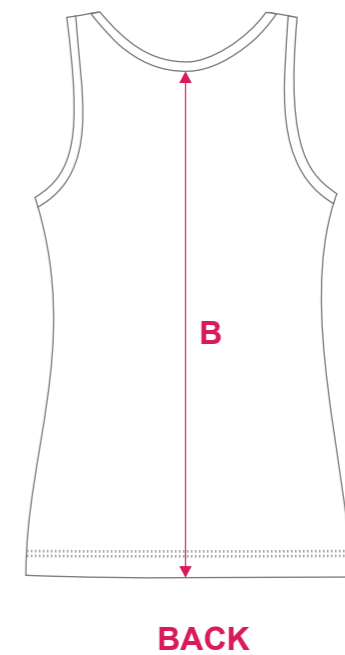

STANDARD FIT - ADULT SIZING - SLEEVELESS

	SIZE	8	10	12	14	16	18	20	22	24
Front Body - Side Neck to Hem	A	63	65.5	66	67.5	69	70.5	71.5	71.5	71.5
Centre Back	B	67	68.5	70	71.5	73	74.5	75.5	75.5	75.5
1/2 Chest Circumference	C	43.5	46	48.5	51	53.5	56	58.5	61	63.5
1/2 Hem Circumference	D	45.5	48	50.5	53	55.5	58	60.5	63	65.5

SPEED BACK

Y60011- Speed Back Singlet Fitted

PATTERN: SLIM FIT - GIRL'S SIZING - SLEEVELESS

- Y60010

- Y60011

	SIZE	4G	6G	8G	10G	12G	14G
Front Body - Side Neck to Hem	A	42.5	46.5	50.5	54.5	58.5	62.5
Centre Back	B	40.5	44.5	48.5	52.5	56.5	60.5
1/2 Chest Circumference	C	32	34	36	38	40	43
1/2 Waist	D	32	33.5	35	36.5	38	42
1/2 Hem Circumference	E	33	35	37	39	41	44

SLIM FIT - ADULT SIZING - SLEEVELESS

	SIZE	8	10	12	14	16	18	20	22	24
Front Body - Side Neck to Hem	A	65	66.5	68	69.5	71	72.5	74	75.5	77
Centre Back	B	63	64.5	66	67.5	69	70.5	72	73.5	75
1/2 Chest Circumference	C	43.5	46	48.5	51	53.5	56	58.5	61	63.5
1/2 Waist	D	42	44.5	47	49.5	52	54.5	57	59.5	62
1/2 Hem Circumference	E	46	48.5	51	53.5	56	58.5	61	63.5	66