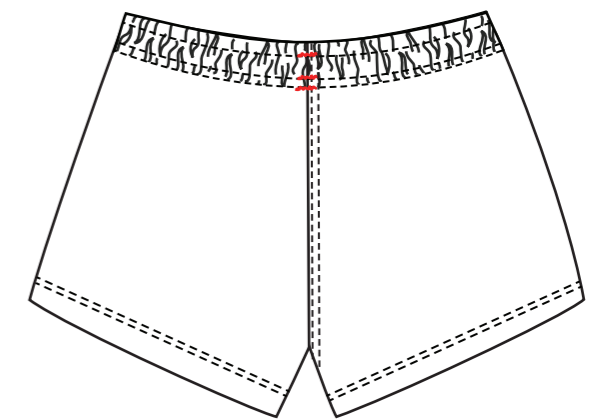

BACK

SPORTS

AFL

SIZE AVAILABLE

- **KIDS:** 4K - 14K
- **ADULTS:** XS - 5XL

FABRIC OPTIONS

- A00006 SUPER SPORTSPOL
- A00009 SPORTSPOL 220G
- A00010 SPORTSPOL 270G