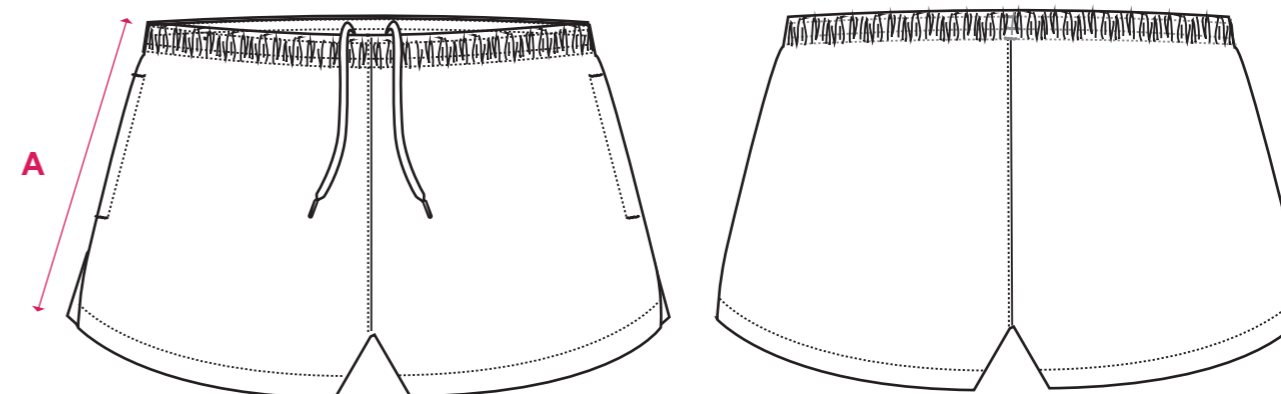

PATTERN: **STANDARD FIT - KIDS SIZING**

- W30033

- Y70031

	SIZE	4K	6K	8K	10K	12K	14K
Outside Leg	A	33	34	35	36	37	37.5

STANDARD FIT - ADULT SIZING

	SIZE	XS	S	M	L	XL	2XL	3XL	4XL	5XL
Outside Leg	A	38	41	43	45	47	49	51	53	55