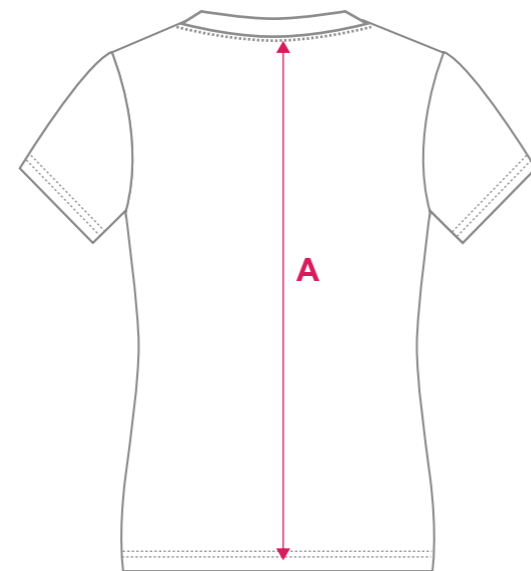

WOMEN'S
SLIM FIT
SET-IN SHORT SLEEVE T-SHIRT

PATTERN: **SLIM FIT - GIRL'S SIZING - SHORT SLEEVE**

- Y60064

	SIZE	4G	6G	8G	10G	12G	14G
Back Length	A	39	43	47	51	55	59
1/2 Chest	B	33.5	35.5	37.5	39.5	41.5	44.5
1/2 Waist	C	32.5	33.5	34.5	35.5	37.5	40.5
1/2 Hem Circumference	D	35	37	39	41	43	46

- Y60065

- Y60066

SLIM FIT - ADULT SIZING - SHORT SLEEVE

	SIZE	8	10	12	14	16	18	20	22	24
Back Length	A	64.5	66	67.5	69	70.5	72	73.5	75	76.5
1/2 Chest	B	45.5	48	50.5	53	55.5	58	60.5	63	65.5
1/2 Waist	C	41.5	44	46.5	49	51.5	54	56.5	59	61.5
1/2 Hem Circumference	D	48.5	51	53.5	56	58.5	61	63.5	66	68.5

BACK

WOMEN'S
SLIM FIT

SET-IN LONG SLEEVE T-SHIRT

PATTERN: **SLIM FIT - GIRL'S SIZING - LONG SLEEVE**

- Y60067

- Y60068

- Y60069

	SIZE	4G	6G	8G	10G	12G	14G
Back Length	A	39	43	47	51	55	59
1/2 Chest	B	35.5	37.5	39.5	41.5	43.5	46.5
1/2 Hem Circumference	C	36	38	40	42	44	47
Sleeve Length From Cervical	D	46	53	58	63	68	73

SLIM FIT - ADULT SIZING - LONG SLEEVE

	SIZE	8	10	12	14	16	18	20	22	24
Back Length	A	64.5	66	67.5	69	70.5	72	73.5	75	76.5
1/2 Chest	B	48.5	51	53.5	56	58.5	61	63.5	66	68.5
1/2 Hem Circumference	C	49	51.5	54	56.5	59	61.5	64	66.5	69
Sleeve Length From Cervical	D	74.5	75.75	77	78.5	80	81.5	83	84.5	86