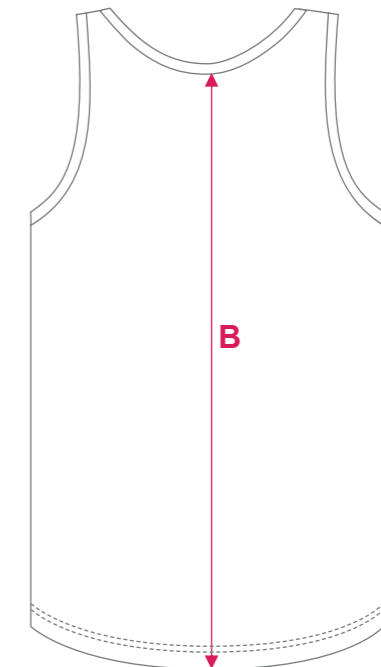

BACK

SPORTS

- GENERAL
- ATHLETIC

SIZE AVAILABLE

- **KIDS:** 4K - 14K
- **ADULTS:** XS - 5XL

FABRIC OPTIONS

- A00003 ICE FILL
- A00001 ULTRA MESH
- A00002 ULTRA FLAT
- C00080 HY TECH SILVER