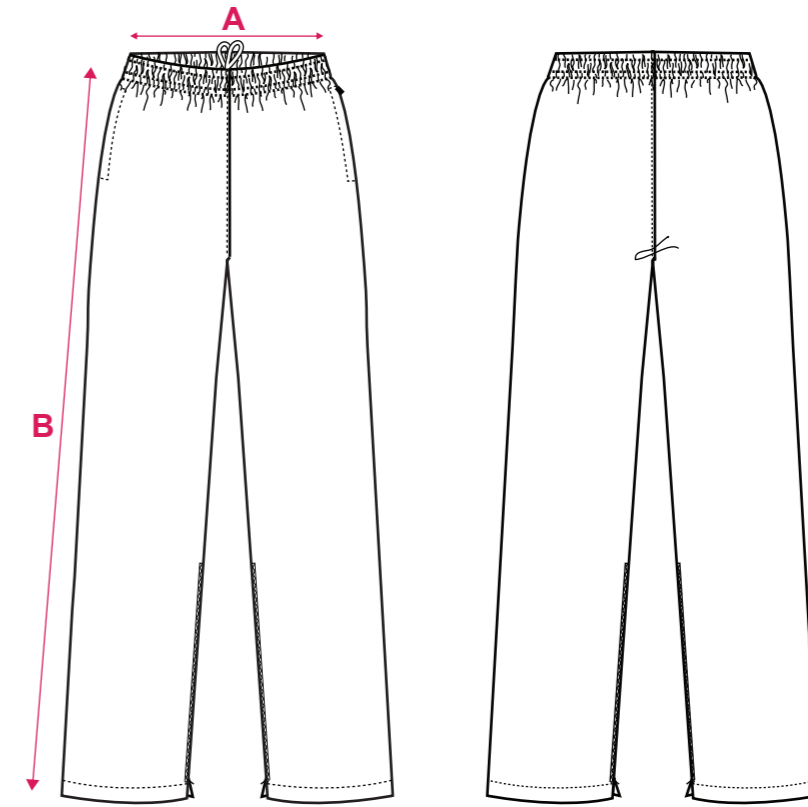

- Y90004

	SIZE	4G	6G	8G	10G	12G	
Relaxed Waist	A	26.5	27.5	28.5	29.5	30.5	31.5
Outside Leg	B	61	70	78	86	93	97

STANDARD FIT - ADULT SIZING

	SIZE	8	10	12	14	16	18	20	22	24
Relaxed Waist	A	32.5	35	37.5	40	42.5	45	47.5	50	52.5
Outside Leg	B	101	103	105	107	109	111	112	113	114