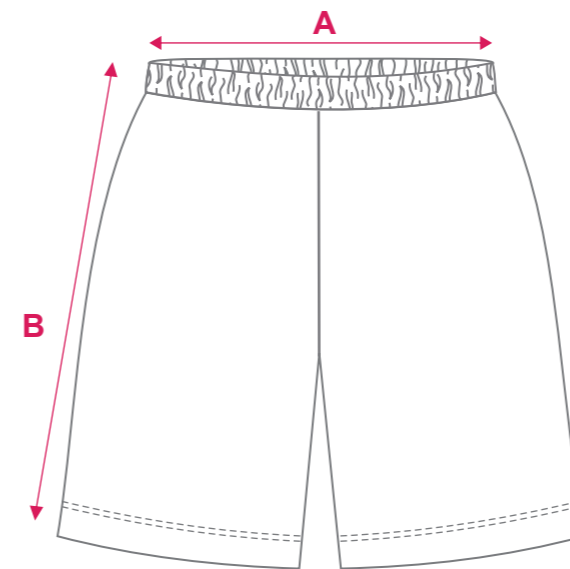

STANDARD FIT - ADULT SIZING

	SIZE	XS	S	M	L	XL	2XL	3XL	4XL	5XL
Relaxed Waist	A	33	35.5	38	40.5	43	45.5	48	50.5	53
Outside Leg	B	50	51	52	53	54	55	56	57	58

FRONT