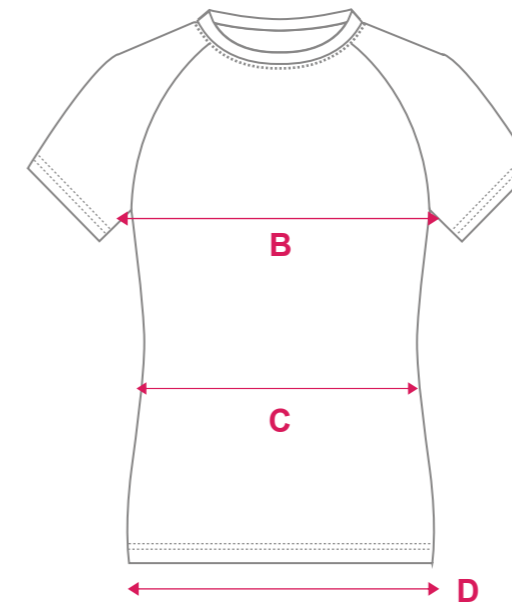

WOMEN'S
SLIM FIT
RAGLAN SLEEVE T-SHIRT

Round Neck
Short Sleeve: Y60070
Long Sleeve: Y60073

SPORTS

- GENERAL

SIZE AVAILABLE

- **KIDS:** 4G - 14G
- **ADULTS:** 8 - 24

FABRIC OPTIONS

- A00003 ICE FILL
- A00001 ULTRA MESH
- A00002 ULTRA FLAT

WOMEN'S
SLIM FIT
RAGLAN SHORT SLEEVE T-SHIRT

PATTERN: **SLIM FIT - GIRL'S SIZING - SHORT SLEEVE**

- Y60070

- Y60071

- Y60072

	SIZE	4G	6G	8G	10G	12G	14G
Back Length	A	39	43	47	51	55	59
1/2 Chest	B	33.5	35.5	37.5	39.5	41.5	44.5
1/2 Waist	C	32.5	33.5	34.5	35.5	37.5	40.5
1/2 Hem Circumference	D	35	37	39	41	43	46

SLIM FIT - ADULT SIZING - SHORT SLEEVE

	SIZE	8	10	12	14	16	18	20	22	24
Back Length	A	64.5	66	67.5	69	70.5	72	73.5	75	76.5
1/2 Chest	B	45.5	48	50.5	53	55.5	58	60.5	63	65.5
1/2 Waist	C	41.5	44	46.5	49	51.5	54	56.5	59	61.5
1/2 Hem Circumference	D	48.5	51	53.5	56	58.5	61	63.5	66	68.5

FRONT