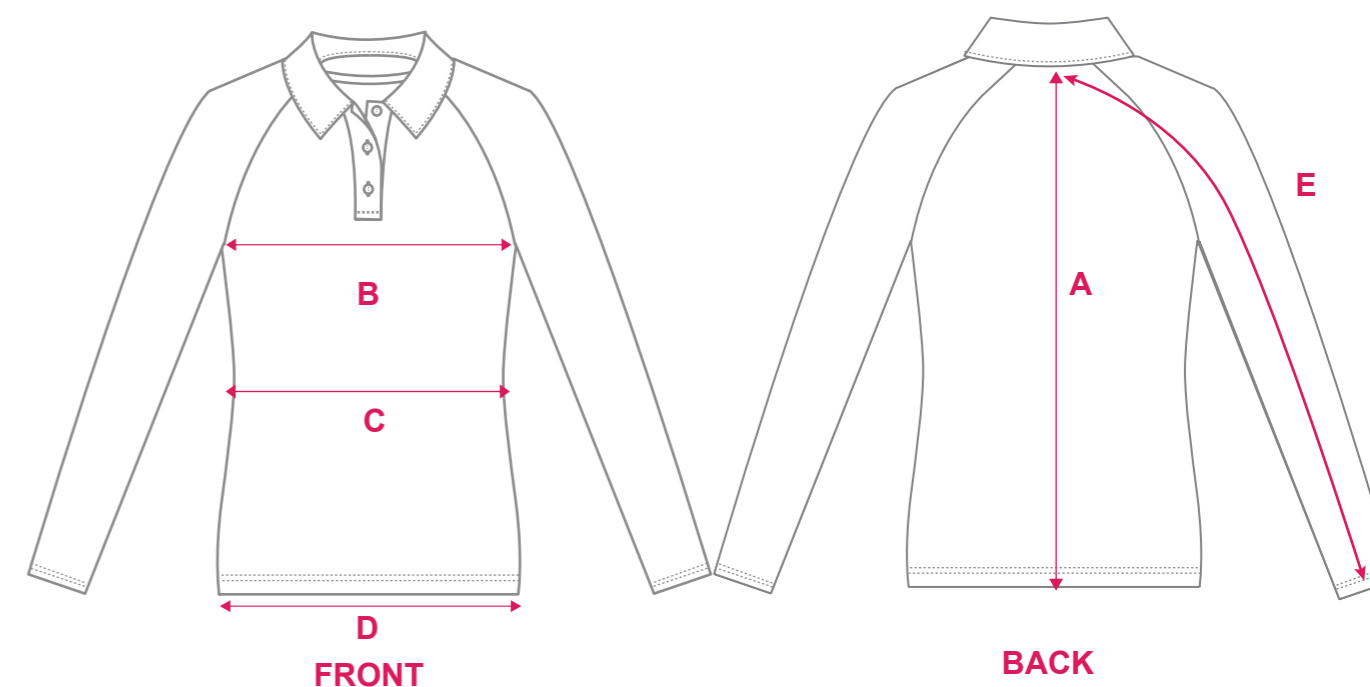

WOMEN'S
SLIM FIT
RAGLAN SHORT SLEEVE POLO

WOMEN'S
SLIM FIT
RAGLAN LONG SLEEVE POLO

PATTERN: SLIM FIT - GIRL'S SIZING - SHORT SLEEVE

- Y60028

	SIZE	4G	6G	8G	10G	12G	14G
Back Length	A	39	43	47	51	55	59
1/2 Chest	B	33.5	35.5	37.5	39.5	41.5	44.5
1/2 Waist	C	32.5	33.5	34.5	35.5	37.5	40.5
1/2 Hem Circumference	D	35	37	39	41	43	46

PATTERN: SLIM FIT - GIRL'S SIZING - LONG SLEEVE

- Y60030

	SIZE	4G	6G	8G	10G	12G	14G
Back Length	A	39	43	47	51	55	59
1/2 Chest	B	33.5	35.5	37.5	39.5	41.5	44.5
1/2 Waist	C	32.5	33.5	34.5	35.5	37.5	40.5
1/2 Hem Circumference	D	35	37	39	41	43	46
Sleeve Length From Cervical	E	64.5	66	67.5	69	70.5	72

SLIM FIT - ADULT SIZING - SHORT SLEEVE

	SIZE	8	10	12	14	16	18	20	22	24
Back Length	A	64.5	66	67.5	69	70.5	72	73.5	75	76.5
1/2 Chest	B	45.5	48	50.5	53	55.5	58	60.5	63	65.5
1/2 Waist	C	41.5	44	46.5	49	51.5	54	56.5	59	61.5
1/2 Hem Circumference	D	48.5	51	53.5	56	58.5	61	63.5	66	68.5

SLIM FIT - ADULT SIZING - LONG SLEEVE

	SIZE	8	10	12	14	16	18	20	22	24
Back Length	A	64.5	66	67.5	69	70.5	72	73.5	75	76.5
1/2 Chest	B	45.5	48	50.5	53	55.5	58	60.5	63	65.5
1/2 Waist	C	41.5	44	46.5	49	51.5	54	56.5	59	61.5
1/2 Hem Circumference	D	48.5	51	53.5	56	58.5	61	63.5	66	68.5
Sleeve Length From Cervical	E	74.5	75.75	77	78.5	80	81.5	83	84.5	86