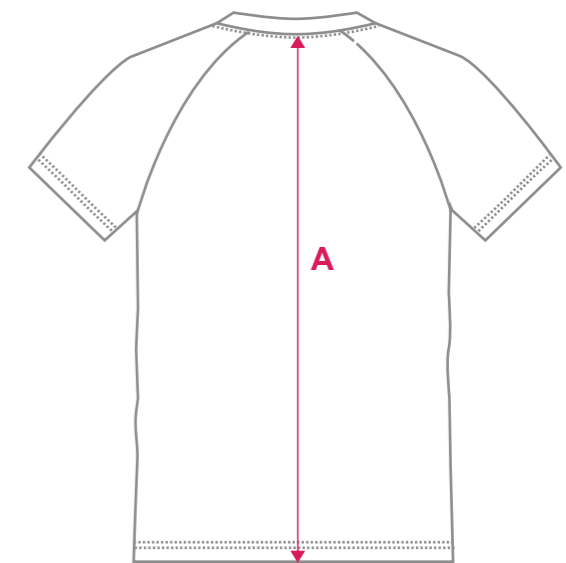

MEN'S & UNISEX
STANDARD FIT
RAGLAN SLEEVE T-SHIRT

Round Neck

Short Sleeve : Y60037

Long Sleeve : Y60040

Short Sleeve : Y60038

Long Sleeve : Y60041

Short Sleeve : Y60018

Long Sleeve : Y60036

Short Sleeve : Y60039

Long Sleeve : Y60042

Short Sleeve : Y60104

Long Sleeve : Y60107

SPORTS

- GENERAL

SIZE AVAILABLE FABRIC OPTIONS

- **KIDS:** 4K - 14K
- **ADULTS:** XS - 5XL

- A00003 ICE FILL
- A00001 ULTRA MESH
- A00002 ULTRA FLAT

MEN'S & UNISEX
STANDARD FIT
RAGLAN SHORT SLEEVE T-SHIRT

PATTERN: STANDARD FIT - KIDS SIZING - SHORT SLEEVE

- Y60037
- Y60038
- Y60018
- Y60039
- Y60104

	SIZE	4K	6K	8K	10K	12K	14K
Back Length	A	45	47	51	55	59	63
1/2 Chest	B	36	38	40	42	44	47
1/2 Hem Circumference	C	36	38	40	42	44	47

STANDARD FIT - ADULT SIZING - SHORT SLEEVE

	SIZE	XS	S	M	L	XL	2XL	3XL	4XL	5XL
Back Length	A	70.5	72	73.5	75	76.5	78	79.5	81	82.5
1/2 Chest	B	50	52.5	55	57.5	60	62.5	65	67.5	70
1/2 Hem Circumference	C	50	52.5	55	57.5	60	62.5	65	67.5	70

BACK