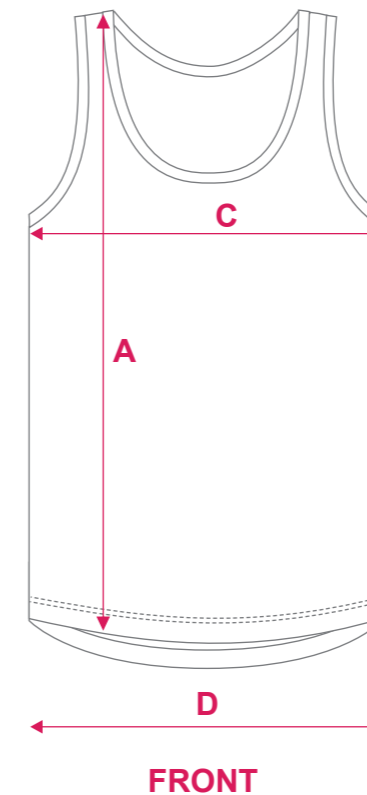

Jacket
Warm Up tops

ATHLETIC

STANDARD BACK

Y60006- Standard Back Singlet Fitted

SPEED BACK

Y60005- Standard Back Singlet Fitted

PATTERN: STANDARD FIT - KIDS SIZING - SLEEVELESS

- Y60006

- Y60005

	SIZE	4K	6K	8K	10K	12K	14K
Front Body - Side Neck to Hem	A	46	48	52	56	60	64
Centre Back	B	46.5	48.5	52.5	56.5	60.5	64.5
1/2 Chest Circumference	C	33.5	35.5	37.5	39.5	41.5	44.5
1/2 Hem Circumference	D	35	37	39	41	43	46

STANDARD FIT - ADULT SIZING - SLEEVELESS

	SIZE	XS	S	M	L	XL	2XL	3XL	4XL	5XL
Front Body - Side Neck to Hem	A	68.5	70	71.5	73	74.5	76	77.5	79	80.5
Centre Back	B	70	71.5	73	74.5	76	77.5	79	80.5	82
1/2 Chest Circumference	C	47.5	50	52.5	55	57.5	60	62.5	65	67.5
1/2 Hem Circumference	D	49	51.5	54	56.5	59	61.5	64	66.5	69