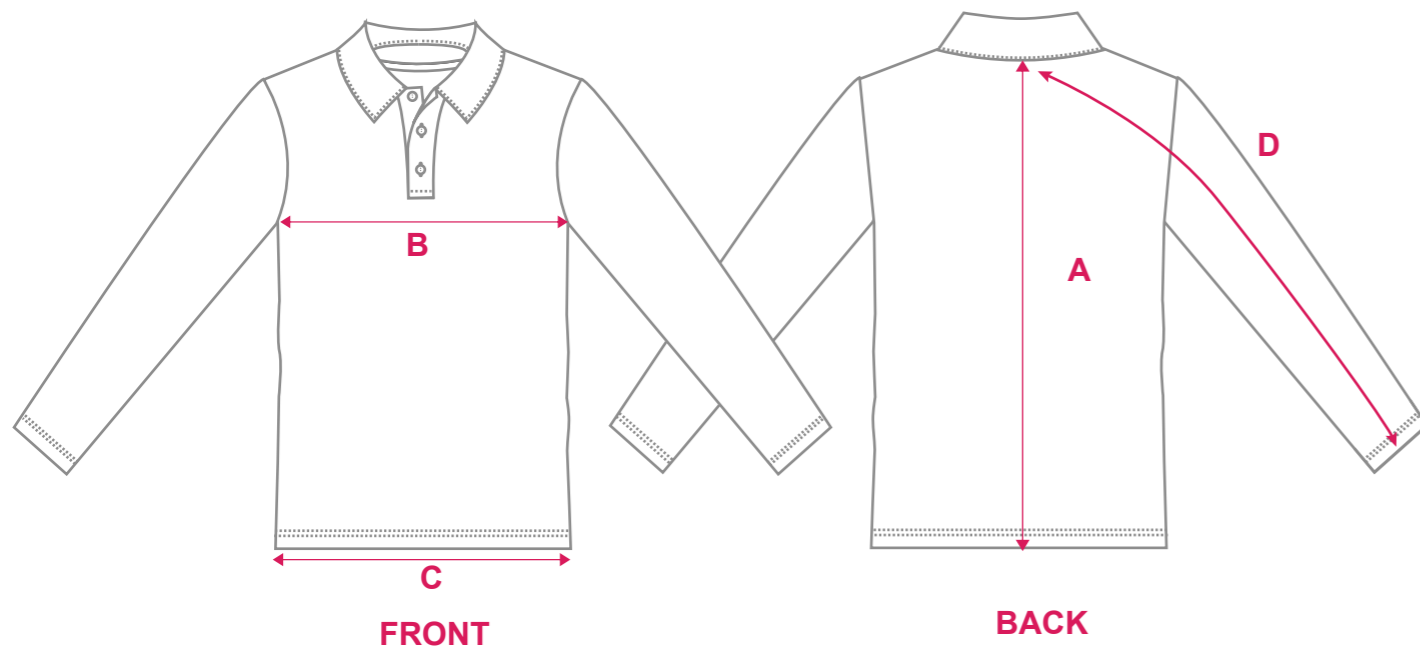

SPORTS

GENERAL

SIZE AVAILABLE

- **KIDS:** 4G- 14G
- **ADULTS:** 8 - 24

FABRIC OPTIONS

- A00003 ICE FILL
- A00001 ULTRA MESH
- A00002 ULTRA FLAT