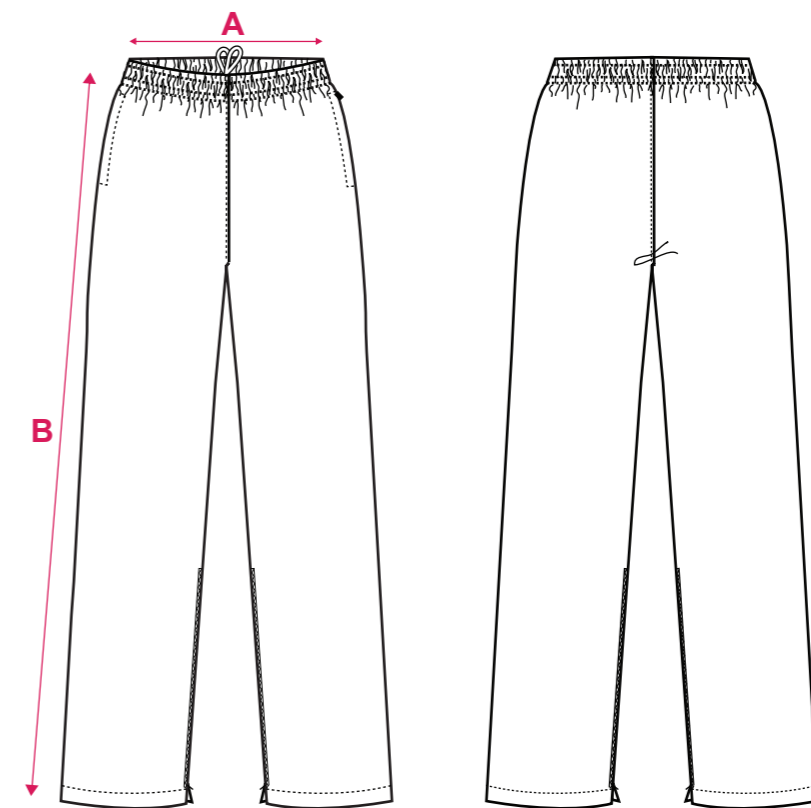

BACK

STANDARD FIT - ADULT SIZING

	SIZE	XS	S	M	L	XL	2XL	3XL	4XL	5XL
Relaxed Waist	A	33.5	35	36.5	38	39.5	41	42.5	44	45.5
Outside Leg	B	100	102	104	106	108	110	111	112	113

FRONT