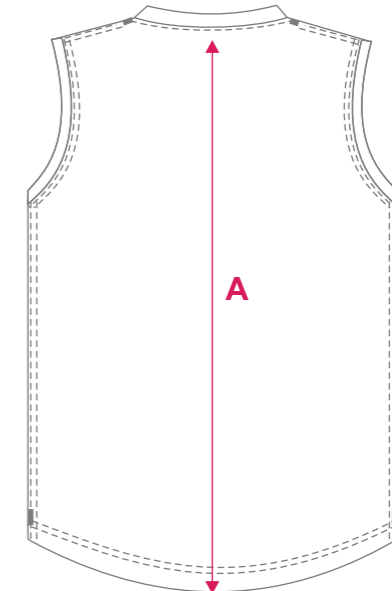

BACK

SPORTS

AFL

SIZE AVAILABLE

- KIDS: 4G - 14G
- ADULTS: 8- 24

FABRIC OPTIONS

- A00006 SUPER SPORTSPOL