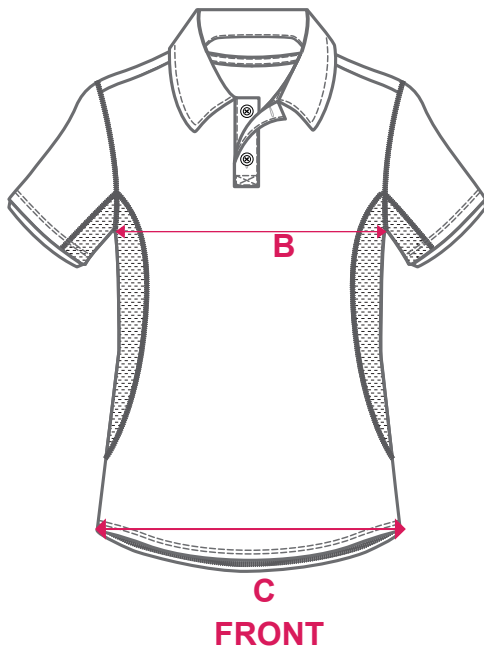

# PERFORMANCE 2018

NOTE: Please check all details carefully before order is submitted

**PATTERN: STANDARD FIT - KIDS SIZING - SHORT SLEEVE**

**- Y60120**

	SIZE	4G	6G	8G	10G	12G	14G
Back Length	<b>A</b>	39	43	47	51	55	59
1/2 Chest	<b>B</b>	33.5	35.5	37.5	39.5	40	42.5
1/2 Hem Circumference	<b>C</b>	33.5	35.5	37.5	39.5	41	43.5

**STANDARD FIT - ADULT SIZING - SHORT SLEEVE**

	SIZE	8A	10A	12A	14A	16A	18A	20A	22A	24A
Back Length	<b>A</b>	63.5	66.5	68	69.5	71	72.5	74	75.5	77
1/2 Chest	<b>B</b>	45	47.5	50	52.5	55	57.5	60	62.5	65
1/2 Hem Circumference	<b>C</b>	46	48.5	51	53.5	56	58.5	61	63.5	66

**PERFORMANCE 2018**

NOTE: Please check all details carefully before order is submitted

**PATTERN: STANDARD FIT - GIRL'S SIZING - SLEEVELESS**

**- Y60126**

	SIZE	4G	6G	8G	10G	12G	14G
Centre Back	<b>A</b>	40.5	44.5	48.5	52.5	56.5	60.5
1/2 Chest Circumference	<b>B</b>	32	34	36	38	40	43
1/2 Waist	<b>C</b>	32	33.5	35	36.5	38	42
1/2 Hem Circumference	<b>D</b>	33	35	37	39	41	44