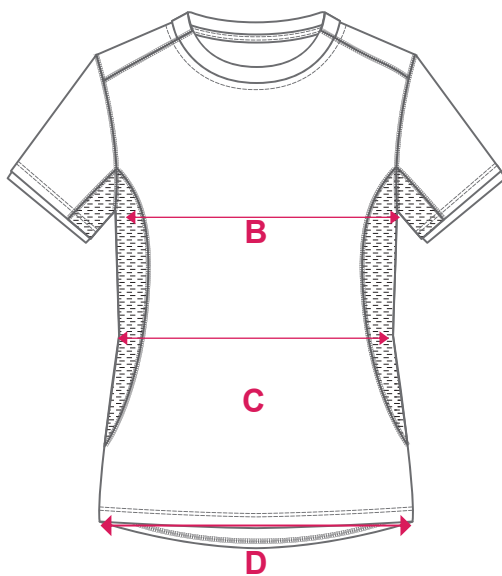

# SHORT SLEEVE SHIRT

**PATTERN: STANDARD FIT - GIRL'S SIZING - SLEEVELESS**

**- Y60121**

	SIZE	4G	6G	8G	10G	12G	14G
Centre Back	<b>A</b>	41	45	49	53	57	61
1/2 Chest Circumference	<b>B</b>	33.5	35.5	37.5	39.5	41.5	44.5
1/2 Waist	<b>C</b>	32.5	33.5	34.5	35.5	37.5	40.5
1/2 Hem Circumference	<b>D</b>	34.5	36.5	38.5	40.5	42.5	45.5

**STANDARD FIT - ADULT SIZING - SLEEVELESS**

	SIZE	8	10	12	14	16	18	20	22	24
Centre Back	<b>A</b>	65.5	67	68.5	70	71.5	73	74.5	76	77.5
1/2 Chest Circumference	<b>B</b>	45	47.5	50	52.5	55	57.5	60	62.5	65
1/2 Waist	<b>C</b>	44.5	47	49.5	52	54.5	57	59.5	62	64.5
1/2 Hem Circumference	<b>D</b>	46	48.5	51	53.5	56	58.5	61	63.5	66