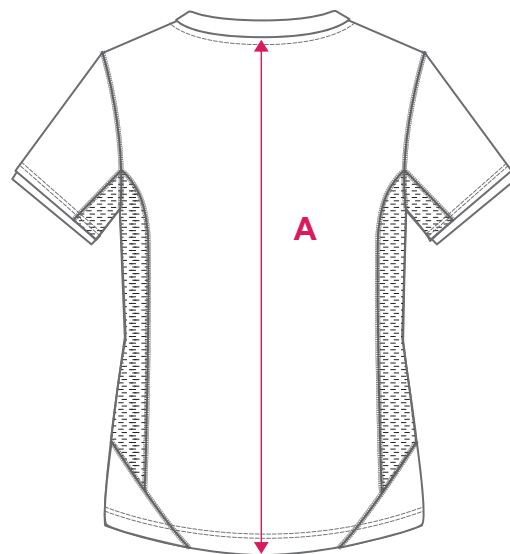

BACK

PERFORMANCE 2018

NOTE: Please check all details carefully before order is submitted