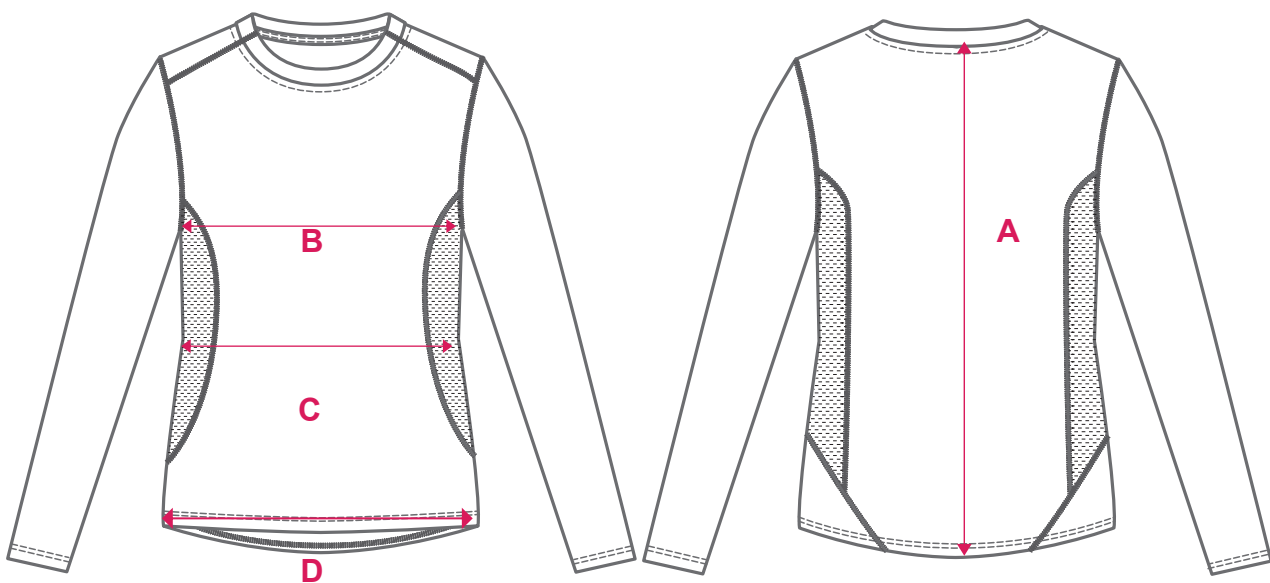

**FRONT**

**BACK**

**PERFORMANCE 2018**

NOTE: Please check all details carefully before order is submitted

**PATTERN:**

**STANDARD FIT - GIRL'S SIZING - SLEEVELESS**

**- Y60122**

	SIZE	4G	6G	8G	10G	12G	14G
Centre Back	<b>A</b>	41	45	49	53	57	61
1/2 Chest Circumference	<b>B</b>	33.5	35.5	37.5	39.5	41.5	44.5
1/2 Waist	<b>C</b>	32.5	33.5	34.5	35.5	37.5	40.5
1/2 Hem Circumference	<b>D</b>	34.5	36.5	38.5	40.5	42.5	45.5

**STANDARD FIT - ADULT SIZING - SLEEVELESS**

	SIZE	8	10	12	14	16	18	20	22	24
Centre Back	<b>A</b>	66.5	68	69.5	71	72.5	74	75.5	77	78.5
1/2 Chest Circumference	<b>B</b>	45	47.5	50	52.5	55	57.5	60	62.5	65
1/2 Waist	<b>C</b>	44.5	47	49.5	52	54.5	57	59.5	62	64.5
1/2 Hem Circumference	<b>D</b>	46	48.5	51	53.5	56	58.5	61	63.5	66