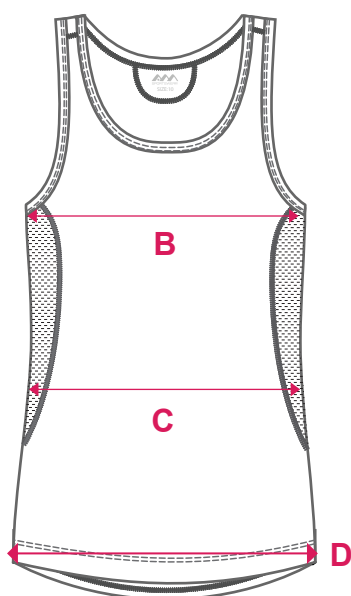

**STANDARD FIT - ADULT SIZING - SHORT SLEEVE**

	SIZE	8A	10A	12A	14A	16A	18A	20A	22A	24A
Back Length	<b>A</b>	63.5	66.5	68	69.5	71	72.5	74	75.5	77
1/2 Chest	<b>B</b>	45	47.5	50	52.5	55	57.5	60	62.5	65
1/2 Hem Circumference	<b>C</b>	46	48.5	51	53.5	56	58.5	61	63.5	66

**PERFORMANCE 2018**

NOTE: Please check all details carefully before order is submitted

**PATTERN: STANDARD FIT - GIRL'S SIZING - SLEEVELESS**

**- Y60126**

	SIZE	4G	6G	8G	10G	12G	14G
Centre Back	<b>A</b>	40.5	44.5	48.5	52.5	56.5	60.5
1/2 Chest Circumference	<b>B</b>	32	34	36	38	40	43
1/2 Waist	<b>C</b>	32	33.5	35	36.5	38	42
1/2 Hem Circumference	<b>D</b>	33	35	37	39	41	44

**STANDARD FIT - ADULT SIZING - SLEEVELESS**

	SIZE	8	10	12	14	16	18	20	22	24
Centre Back	<b>A</b>	63	64.5	66	67.5	69	70.5	72	73.5	75
1/2 Chest Circumference	<b>B</b>	43.5	46	48.5	51	53.5	56	58.5	61	63.5
1/2 Waist	<b>C</b>	42	44.5	47	49.5	52	54.5	57	59.5	62
1/2 Hem Circumference	<b>D</b>	46	48.5	51	53.5	56	58.5	61	63.5	66

**FRONT**

**BACK**

**PERFORMANCE 2018**

NOTE: Please check all details carefully before order is submitted

**PATTERN:**

**STANDARD FIT - GIRL'S SIZING - SLEEVELESS**

**- Y60122**

	SIZE	4G	6G	8G	10G	12G	14G
Centre Back	<b>A</b>	41	45	49	53	57	61
1/2 Chest Circumference	<b>B</b>	33.5	35.5	37.5	39.5	41.5	44.5
1/2 Waist	<b>C</b>	32.5	33.5	34.5	35.5	37.5	40.5
1/2 Hem Circumference	<b>D</b>	34.5	36.5	38.5	40.5	42.5	45.5