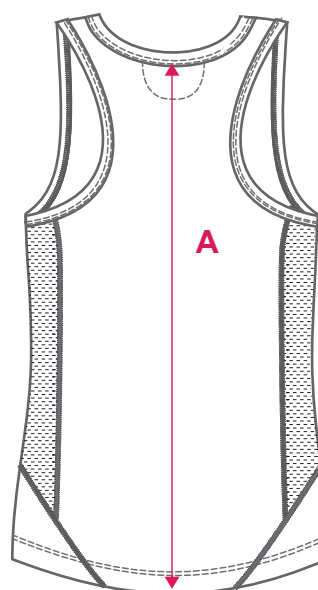

**STANDARD FIT - ADULT SIZING - SHORT SLEEVE**

	SIZE	8A	10A	12A	14A	16A	18A	20A	22A	24A
Back Length	<b>A</b>	63.5	66.5	68	69.5	71	72.5	74	75.5	77
1/2 Chest	<b>B</b>	45	47.5	50	52.5	55	57.5	60	62.5	65
1/2 Hem Circumference	<b>C</b>	46	48.5	51	53.5	56	58.5	61	63.5	66

**PERFORMANCE 2018**

NOTE: Please check all details carefully before order is submitted

**PATTERN: STANDARD FIT - GIRL'S SIZING - SLEEVELESS**

**- Y60126**

	SIZE	4G	6G	8G	10G	12G	14G
Centre Back	<b>A</b>	40.5	44.5	48.5	52.5	56.5	60.5
1/2 Chest Circumference	<b>B</b>	32	34	36	38	40	43
1/2 Waist	<b>C</b>	32	33.5	35	36.5	38	42
1/2 Hem Circumference	<b>D</b>	33	35	37	39	41	44

**STANDARD FIT - ADULT SIZING - SLEEVELESS**

	SIZE	8	10	12	14	16	18	20	22	24
Centre Back	<b>A</b>	63	64.5	66	67.5	69	70.5	72	73.5	75
1/2 Chest Circumference	<b>B</b>	43.5	46	48.5	51	53.5	56	58.5	61	63.5
1/2 Waist	<b>C</b>	42	44.5	47	49.5	52	54.5	57	59.5	62
1/2 Hem Circumference	<b>D</b>	46	48.5	51	53.5	56	58.5	61	63.5	66

**FRONT**

**BACK**

**PERFORMANCE 2018**

NOTE: Please check all details carefully before order is submitted

**PATTERN:**

**STANDARD FIT - GIRL'S SIZING - SLEEVELESS**

**- Y60122**

	SIZE	4G	6G	8G	10G	12G	14G
Centre Back	<b>A</b>	41	45	49	53	57	61
1/2 Chest Circumference	<b>B</b>	33.5	35.5	37.5	39.5	41.5	44.5
1/2 Waist	<b>C</b>	32.5	33.5	34.5	35.5	37.5	40.5
1/2 Hem Circumference	<b>D</b>	34.5	36.5	38.5	40.5	42.5	45.5