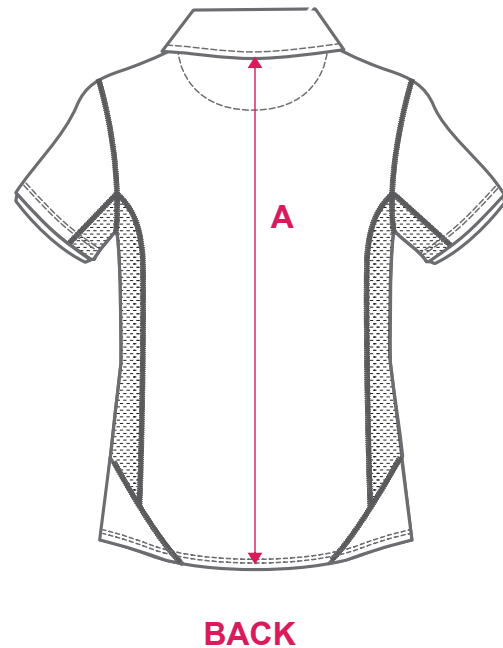

# PERFORMANCE 2018

NOTE: Please check all details carefully before order is submitted

**PATTERN: STANDARD FIT - KIDS SIZING - SHORT SLEEVE**

**- Y60120**

	SIZE	4G	6G	8G	10G	12G	14G
Back Length	<b>A</b>	39	43	47	51	55	59
1/2 Chest	<b>B</b>	33.5	35.5	37.5	39.5	40	42.5
1/2 Hem Circumference	<b>C</b>	33.5	35.5	37.5	39.5	41	43.5

**STANDARD FIT - ADULT SIZING - SHORT SLEEVE**

	SIZE	8A	10A	12A	14A	16A	18A	20A	22A	24A
Back Length	<b>A</b>	63.5	66.5	68	69.5	71	72.5	74	75.5	77
1/2 Chest	<b>B</b>	45	47.5	50	52.5	55	57.5	60	62.5	65
1/2 Hem Circumference	<b>C</b>	46	48.5	51	53.5	56	58.5	61	63.5	66

**PERFORMANCE 2018**

NOTE: Please check all details carefully before order is submitted

**PATTERN: STANDARD FIT - GIRL'S SIZING - SLEEVELESS**

**- Y60126**

	SIZE	4G	6G	8G	10G	12G	14G
Centre Back	<b>A</b>	40.5	44.5	48.5	52.5	56.5	60.5
1/2 Chest Circumference	<b>B</b>	32	34	36	38	40	43
1/2 Waist	<b>C</b>	32	33.5	35	36.5	38	42
1/2 Hem Circumference	<b>D</b>	33	35	37	39	41	44