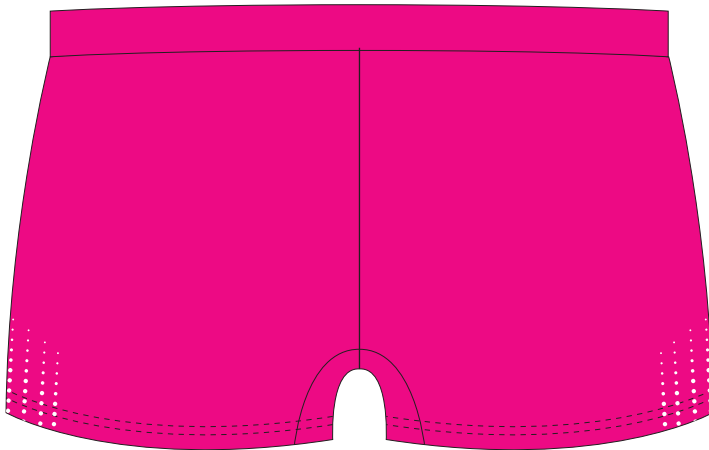

NETBALL DRESS

PATTERN: Y50011

Round Neck Speed Back
with contrast back
& side Panel

PATTERN: Y50014

Round Neck Speed Back
with contrast back
& side Panel

SPORTS

NETBALL

SIZE AVAILABLE

ELITE FIT - GIRL'S SIZING

- Y50011

- Y50014

	SIZE	4G	6G	8G	10G	12G	14G
1/2 Chest Circumference	A	28.5	30.5	32.5	34.5	36.5	38.5
1/2 Hem Circumference	B	45	47	49	51	53	55
1/2 Waist Circumference	C	26	28	30	32	34	36
Back Length - Side Neck to Hem	D	48	54	60	66	71	74

PERFORMANCE 2018

NOTE: Please check all details carefully before order is submitted

- WOMEN'S
STANDARD FIT
NETBALL SHORTS

PATTERN: Y70012

Boys leg shorts
with cross gusset
Re-enforced seams

SPORTS

NETBALL

SIZE AVAILABLE FABRIC OPTIONS

- **KIDS:** 4G - 14G
- **ADULTS:** 8 - 24

- A00031 LYCRA

PERFORMANCE 2018

NOTE: Please check all details carefully before order is submitted

PATTERN:

- Y70012

STANDARD FIT - GIRL'S SIZING

	SIZE	4G	6G	8G	10G	12G	14G
Relaxed Waist	A	17.5	20	22.5	25	27.5	30
Outside Leg	B	22	22.5	23	23.5	24.5	25