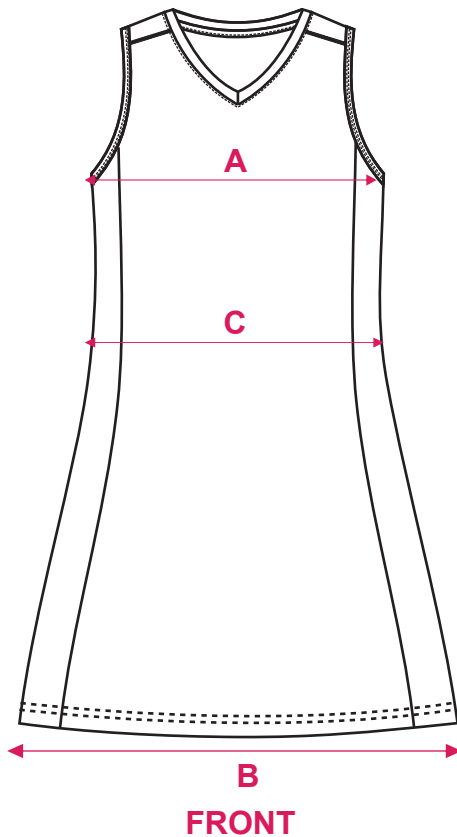

NETBALL DRESS

PATTERN: Y50011

Round Neck Speed Back
with contrast back
& side Panel

PATTERN: Y50014

Round Neck Speed Back
with contrast back
& side Panel

SPORTS

NETBALL

SIZE AVAILABLE

- KIDS: 4G - 14G
- ADULTS: 8 - 24

FABRIC OPTIONS

- A00003 ICE FILL
- A00001 ULTRA MESH
- A00031 LYCRA

PERFORMANCE 2018

NOTE: Please check all details carefully before order is submitted

NETBALL DRESS

PATTERN:

ELITE FIT - GIRL'S SIZING

- Y50011

- Y50014

	SIZE	4G	6G	8G	10G	12G	14G
1/2 Chest Circumference	A	28.5	30.5	32.5	34.5	36.5	38.5
1/2 Hem Circumference	B	45	47	49	51	53	55
1/2 Waist Circumference	C	26	28	30	32	34	36
Back Length - Side Neck to Hem	D	48	54	60	66	71	74

ELITE FIT - ADULT SIZING

	SIZE	8	10	12	14	16	18	20	22	24
1/2 Chest Circumference	A	40	42.5	45	47.5	50	52.5	55	57.5	60
1/2 Hem Circumference	B	56.5	59	61.5	64	66.5	69	71.5	74	76.5
1/2 Waist Circumference	C	37.5	40	42.5	45	47.5	50	52.5	55	57.5
Back Length - Side Neck to Hem	D	77	80	83	86	89	92	95	98	101