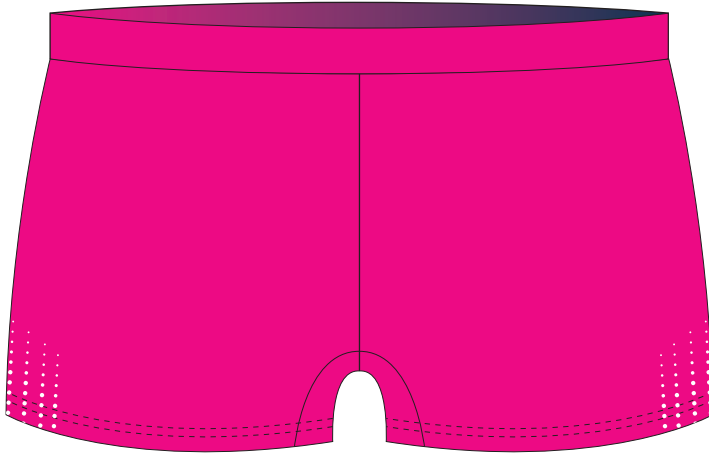

- WOMEN'S
STANDARD FIT
NETBALL SHORTS

PATTERN: Y70012

Boys leg shorts
with cross gusset
Re-enforced seams