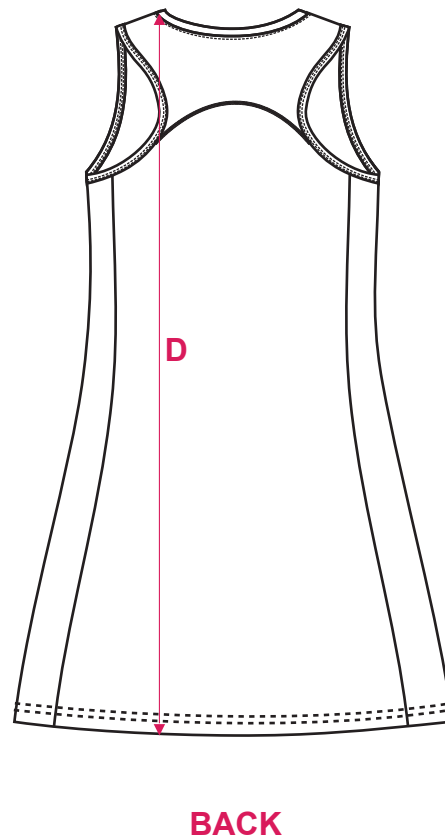

NETBALL DRESS

PATTERN: Y50011

Round Neck Speed Back
with contrast back
& side Panel

PATTERN: Y50014

Round Neck Speed Back
with contrast back
& side Panel

SPORTS

NETBALL

SIZE AVAILABLE

- KIDS: 4G - 14G
- ADULTS: 8 - 24

FABRIC OPTIONS

- A00003 ICE FILL
- A00001 ULTRA MESH
- A00031 LYCRA

PERFORMANCE 2018

NOTE: Please check all details carefully before order is submitted

NETBALL DRESS

PATTERN:

ELITE FIT - GIRL'S SIZING

- Y50011

- Y50014

	SIZE	4G	6G	8G	10G	12G	14G
1/2 Chest Circumference	A	28.5	30.5	32.5	34.5	36.5	38.5
1/2 Hem Circumference	B	45	47	49	51	53	55
1/2 Waist Circumference	C	26	28	30	32	34	36
Back Length - Side Neck to Hem	D	48	54	60	66	71	74

ELITE FIT - ADULT SIZING

	SIZE	8	10	12	14	16	18	20	22	24
1/2 Chest Circumference	A	40	42.5	45	47.5	50	52.5	55	57.5	60
1/2 Hem Circumference	B	56.5	59	61.5	64	66.5	69	71.5	74	76.5
1/2 Waist Circumference	C	37.5	40	42.5	45	47.5	50	52.5	55	57.5
Back Length - Side Neck to Hem	D	77	80	83	86	89	92	95	98	101