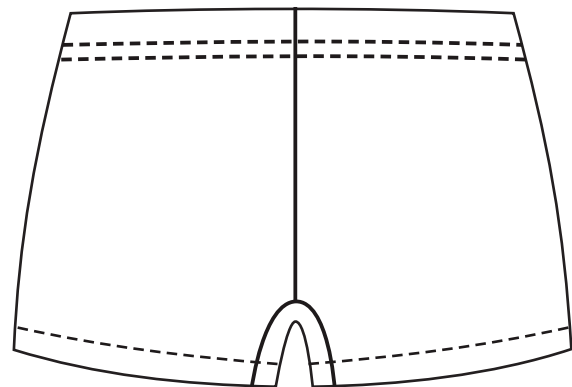

NETBALL DRESS

PATTERN: Y50011

Round Neck Speed Back
with contrast back
& side Panel

PATTERN: Y50014

Round Neck Speed Back
with contrast back
& side Panel

SPORTS

NETBALL

SIZE AVAILABLE

- **KIDS:** 4G - 14G
- **ADULTS:** 8 - 24

- A00031 LYCRA

PERFORMANCE 2018

NOTE: Please check all details carefully before order is submitted

PATTERN:

- Y70012

STANDARD FIT - GIRL'S SIZING

	SIZE	4G	6G	8G	10G	12G	14G
Relaxed Waist	A	17.5	20	22.5	25	27.5	30
Outside Leg	B	22	22.5	23	23.5	24.5	25

STANDARD FIT - ADULT SIZING

	SIZE	8	10	12	14	16	18	20	22	24
Relaxed Waist	A	32.5	35	37.5	40	42.5	45	47.5	50	52.5
Outside Leg	B	26	26.5	27	28	28.5	29.5	30	30.5	33

FRONT

BACK