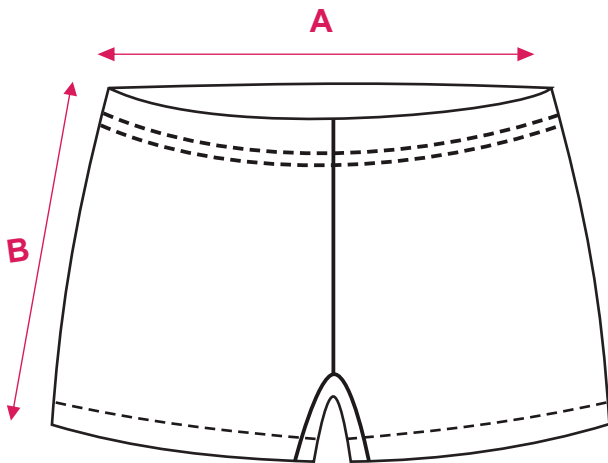

- **KIDS:** 4G - 14G
- **ADULTS:** 8 - 24

- A00031 LYCRA

PERFORMANCE 2018

NOTE: Please check all details carefully before order is submitted

PATTERN:

- Y70012

STANDARD FIT - GIRL'S SIZING

	SIZE	4G	6G	8G	10G	12G	14G
Relaxed Waist	A	17.5	20	22.5	25	27.5	30
Outside Leg	B	22	22.5	23	23.5	24.5	25

STANDARD FIT - ADULT SIZING

	SIZE	8	10	12	14	16	18	20	22	24
Relaxed Waist	A	32.5	35	37.5	40	42.5	45	47.5	50	52.5
Outside Leg	B	26	26.5	27	28	28.5	29.5	30	30.5	33

FRONT

BACK