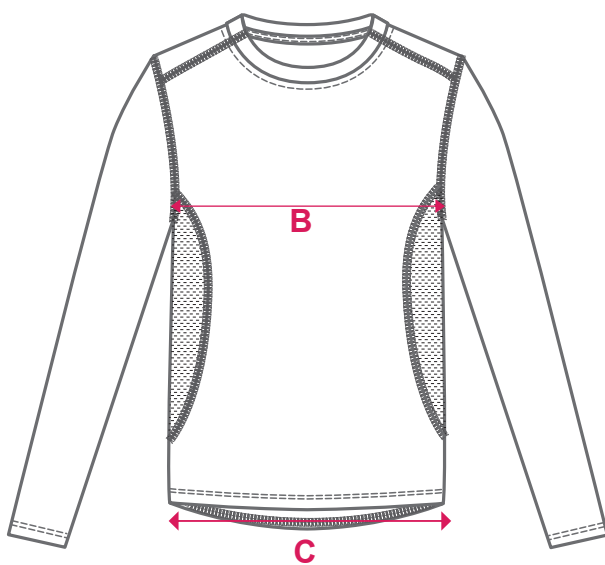

STANDARD FIT - ADULT SIZING - SLEEVELESS

	SIZE	XS	S	M	L	XL	2XL	3XL	4XL	5XL
Centre Back	A	66.5	68	69.5	71	72.5	74	75.5	77	78.5
1/2 Chest Circumference	B	47.5	50	52.5	55	57.5	60	62.5	65	67.5
1/2 Hem Circumference	C	49	51.5	54	56.5	59	61.5	64	66.5	69

FRONT

BACK

PERFORMANCE 2018

NOTE: Please check all details carefully before order is submitted

PATTERN: STANDARD FIT - KIDS SIZING - SLEEVELESS

- Y60129

	SIZE	4K	6K	8K	10K	12K	14K
Centre Back	A	45	47	51	55	59	63
1/2 Chest Circumference	B	36	38	40	42	44	47
1/2 Hem Circumference	C	36	38	40	42	44	47

STANDARD FIT - ADULT SIZING - SLEEVELESS

	SIZE	XS	S	M	L	XL	2XL	3XL	4XL	5XL
Centre Back	A	70.5	72	73.5	75	76.5	78	79.5	81	82.5
1/2 Chest Circumference	B	50	52.5	55	57.5	60	62.5	65	67.5	70
1/2 Hem Circumference	C	50	52.5	55	57.5	60	62.5	65	67.5	70