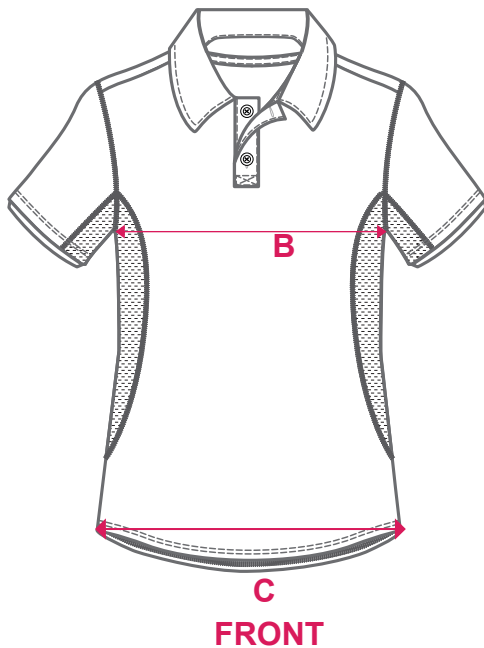

MEN'S WARM UP TEE
ELITE FIT
MESH SIDE PANEL

SPORTS

- GENERAL

SIZE AVAILABLE

- KIDS: 4G - 14G
- ADULTS: 8 - 24

FABRIC OPTIONS

- A00002 ULTRA FLAT
- A00003 ICEFILL
- A00001 ULTRA MESH
- C00080 HY TECH SILVER

PERFORMANCE 2018

NOTE: Please check all details carefully before order is submitted

PATTERN: STANDARD FIT - KIDS SIZING - SHORT SLEEVE

- Y60119

	SIZE	4K	6K	8K	10K	12K	14K
Back Length	A	45	47	51	55	59	63
1/2 Chest	B	36	38	40	42	44	47
1/2 Hem Circumference	C	36	38	40	42	44	47

STANDARD FIT - ADULT SIZING - SHORT SLEEVE

	SIZE	XS	S	M	L	XL	2XL	3XL	4XL	5XL
Back Length	A	70.5	72	73.5	75	76.5	78	79.5	81	72.5
1/2 Chest	B	50	52.5	55	57.5	60	62.5	65	67.5	70
1/2 Hem Circumference	C	50	52.5	55	57.5	60	62.5	65	67.5	70

PERFORMANCE 2018

NOTE: Please check all details carefully before order is submitted

PATTERN: STANDARD FIT - KIDS SIZING - SLEEVELESS

- Y60125

	SIZE	4K	6K	8K	10K	12K	14K
Centre Back	A	46.5	48.5	52.5	56.5	60.5	64.5
1/2 Chest Circumference	B	33.5	35.5	37.5	39.5	41.5	44.5
1/2 Hem Circumference	C	35	37	39	41	43	46