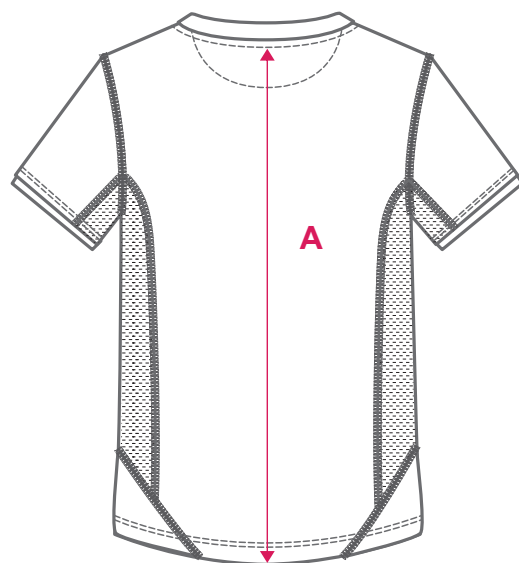

BACK

PERFORMANCE 2018

NOTE: Please check all details carefully before order is submitted