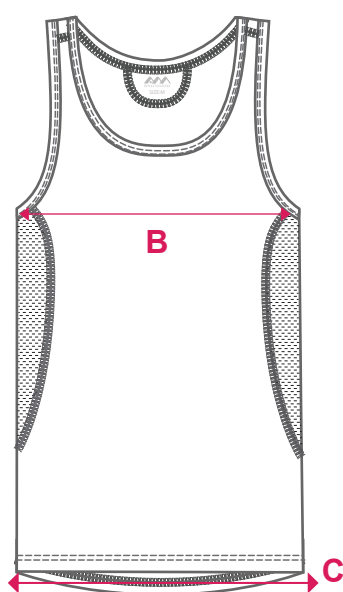

STANDARD FIT - ADULT SIZING - SHORT SLEEVE

	SIZE	XS	S	M	L	XL	2XL	3XL	4XL	5XL
Back Length	A	70.5	72	73.5	75	76.5	78	79.5	81	72.5
1/2 Chest	B	50	52.5	55	57.5	60	62.5	65	67.5	70
1/2 Hem Circumference	C	50	52.5	55	57.5	60	62.5	65	67.5	70

PERFORMANCE 2018

NOTE: Please check all details carefully before order is submitted

PATTERN: STANDARD FIT - KIDS SIZING - SLEEVELESS

- Y60125

	SIZE	4K	6K	8K	10K	12K	14K
Centre Back	A	46.5	48.5	52.5	56.5	60.5	64.5
1/2 Chest Circumference	B	33.5	35.5	37.5	39.5	41.5	44.5
1/2 Hem Circumference	C	35	37	39	41	43	46

STANDARD FIT - ADULT SIZING - SLEEVELESS

	SIZE	XS	S	M	L	XL	2XL	3XL	4XL	5XL
Centre Back	A	66.5	68	69.5	71	72.5	74	75.5	77	78.5
1/2 Chest Circumference	B	47.5	50	52.5	55	57.5	60	62.5	65	67.5
1/2 Hem Circumference	C	49	51.5	54	56.5	59	61.5	64	66.5	69

FRONT

BACK

PERFORMANCE 2018

NOTE: Please check all details carefully before order is submitted

PATTERN: STANDARD FIT - KIDS SIZING - SLEEVELESS

- Y60129

	SIZE	4K	6K	8K	10K	12K	14K
Centre Back	A	45	47	51	55	59	63
1/2 Chest Circumference	B	36	38	40	42	44	47
1/2 Hem Circumference	C	36	38	40	42	44	47