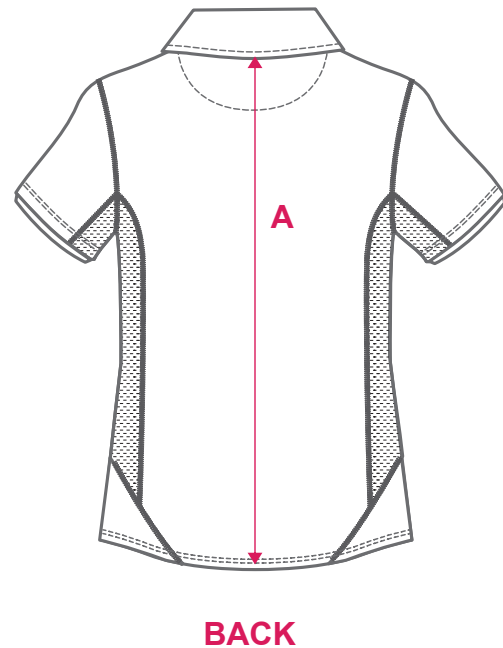

MEN'S WARM UP TEE
ELITE FIT
MESH SIDE PANEL

SPORTS

- GENERAL

SIZE AVAILABLE

- KIDS: 4G - 14G
- ADULTS: 8 - 24

FABRIC OPTIONS

- A00002 ULTRA FLAT
- A00003 ICEFILL
- A00001 ULTRA MESH
- C00080 HY TECH SILVER

PERFORMANCE 2018

NOTE: Please check all details carefully before order is submitted

PATTERN: STANDARD FIT - KIDS SIZING - SHORT SLEEVE

- Y60119

	SIZE	4K	6K	8K	10K	12K	14K
Back Length	A	45	47	51	55	59	63
1/2 Chest	B	36	38	40	42	44	47
1/2 Hem Circumference	C	36	38	40	42	44	47

STANDARD FIT - ADULT SIZING - SHORT SLEEVE

	SIZE	XS	S	M	L	XL	2XL	3XL	4XL	5XL
Back Length	A	70.5	72	73.5	75	76.5	78	79.5	81	72.5
1/2 Chest	B	50	52.5	55	57.5	60	62.5	65	67.5	70
1/2 Hem Circumference	C	50	52.5	55	57.5	60	62.5	65	67.5	70

PERFORMANCE 2018

NOTE: Please check all details carefully before order is submitted

PATTERN: STANDARD FIT - KIDS SIZING - SLEEVELESS

- Y60125

	SIZE	4K	6K	8K	10K	12K	14K
Centre Back	A	46.5	48.5	52.5	56.5	60.5	64.5
1/2 Chest Circumference	B	33.5	35.5	37.5	39.5	41.5	44.5
1/2 Hem Circumference	C	35	37	39	41	43	46