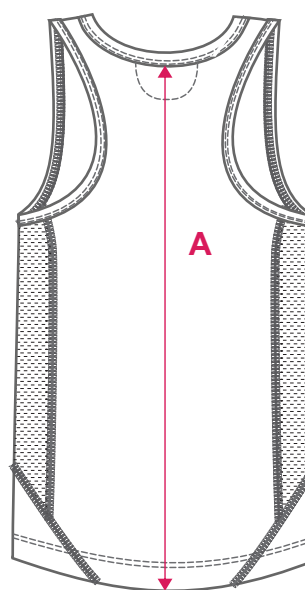

STANDARD FIT - ADULT SIZING - SHORT SLEEVE

	SIZE	XS	S	M	L	XL	2XL	3XL	4XL	5XL
Back Length	A	70.5	72	73.5	75	76.5	78	79.5	81	72.5
1/2 Chest	B	50	52.5	55	57.5	60	62.5	65	67.5	70
1/2 Hem Circumference	C	50	52.5	55	57.5	60	62.5	65	67.5	70

PERFORMANCE 2018

NOTE: Please check all details carefully before order is submitted

PATTERN: STANDARD FIT - KIDS SIZING - SLEEVELESS

- Y60125

	SIZE	4K	6K	8K	10K	12K	14K
Centre Back	A	46.5	48.5	52.5	56.5	60.5	64.5
1/2 Chest Circumference	B	33.5	35.5	37.5	39.5	41.5	44.5
1/2 Hem Circumference	C	35	37	39	41	43	46

STANDARD FIT - ADULT SIZING - SLEEVELESS

	SIZE	XS	S	M	L	XL	2XL	3XL	4XL	5XL
Centre Back	A	66.5	68	69.5	71	72.5	74	75.5	77	78.5
1/2 Chest Circumference	B	47.5	50	52.5	55	57.5	60	62.5	65	67.5
1/2 Hem Circumference	C	49	51.5	54	56.5	59	61.5	64	66.5	69

FRONT

BACK

PERFORMANCE 2018

NOTE: Please check all details carefully before order is submitted

PATTERN: STANDARD FIT - KIDS SIZING - SLEEVELESS

- Y60129

	SIZE	4K	6K	8K	10K	12K	14K
Centre Back	A	45	47	51	55	59	63
1/2 Chest Circumference	B	36	38	40	42	44	47
1/2 Hem Circumference	C	36	38	40	42	44	47