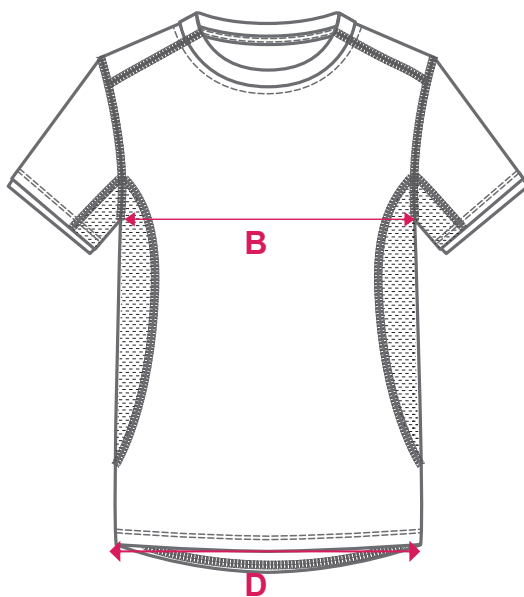

FRONT

BACK

PERFORMANCE 2018

NOTE: Please check all details carefully before order is submitted

PATTERN: STANDARD FIT - KIDS SIZING - SLEEVELESS

- Y60129

	SIZE	4K	6K	8K	10K	12K	14K
Centre Back	A	45	47	51	55	59	63
1/2 Chest Circumference	B	36	38	40	42	44	47
1/2 Hem Circumference	C	36	38	40	42	44	47

STANDARD FIT - ADULT SIZING - SLEEVELESS

	SIZE	XS	S	M	L	XL	2XL	3XL	4XL	5XL
Centre Back	A	70.5	72	73.5	75	76.5	78	79.5	81	82.5
1/2 Chest Circumference	B	50	52.5	55	57.5	60	62.5	65	67.5	70
1/2 Hem Circumference	C	50	52.5	55	57.5	60	62.5	65	67.5	70

FRONT

BACK

PERFORMANCE 2018

NOTE: Please check all details carefully before order is submitted

SHORT SLEEVE SHIRT

PATTERN: STANDARD FIT - KIDS SIZING - SLEEVELESS

- Y60128

	SIZE	4K	6K	8K	10K	12K	14K
Centre Back	A	45	47	51	55	59	63
1/2 Chest Circumference	B	36	38	40	42	44	47
1/2 Hem Circumference	C	36	38	40	42	44	47