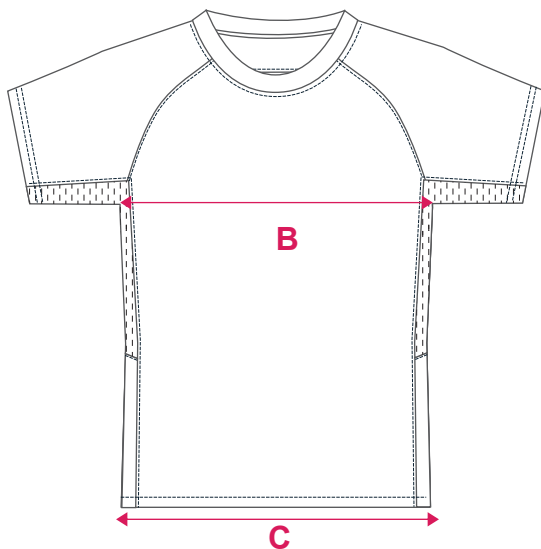

# PERFORMANCE 2018

NOTE: Please check all details carefully before order is submitted

**PATTERN:** *STANDARD FIT - KIDS SIZING - SHORT SLEEVE*

- Y60135

- Y60136

- Y60137

	SIZE	4K	6K	8K	10K	12K	14K
Back Length	<b>A</b>	48.5	50.5	54.5	58.5	62.5	66.5
1/2 Chest	<b>B</b>	33	35	37	39	41	44
1/2 Hem Circumference	<b>C</b>	31	33	35	37	39	42

*STANDARD FIT - ADULT SIZING - SHORT SLEEVE*

	SIZE	XS	S	M	L	XL	2XL	3XL	4XL	5XL
Back Length	<b>A</b>	69	70.5	72	73.5	75	76.5	78	79.5	81
1/2 Chest	<b>B</b>	47	49.5	52	54.5	57	59.5	62	64.5	67
1/2 Hem Circumference	<b>C</b>	45	47.5	50	52.5	55	57.5	60	62.5	65