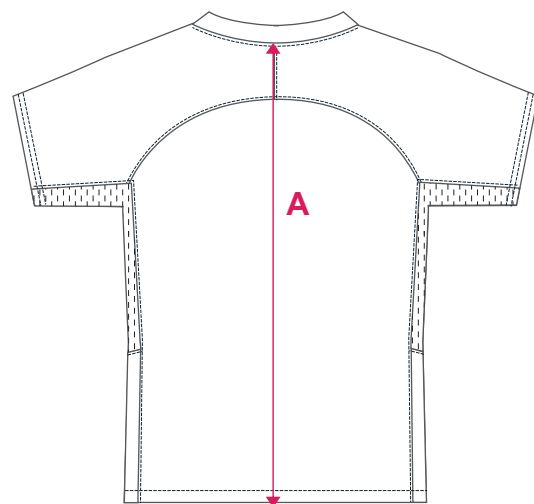

PATTERN: *STANDARD FIT - KIDS SIZING - SHORT SLEEVE*

- Y60135

- Y60136

- Y60137

	SIZE	4K	6K	8K	10K	12K	14K
Back Length	A	48.5	50.5	54.5	58.5	62.5	66.5
1/2 Chest	B	33	35	37	39	41	44
1/2 Hem Circumference	C	31	33	35	37	39	42

STANDARD FIT - ADULT SIZING - SHORT SLEEVE

	SIZE	XS	S	M	L	XL	2XL	3XL	4XL	5XL
Back Length	A	69	70.5	72	73.5	75	76.5	78	79.5	81
1/2 Chest	B	47	49.5	52	54.5	57	59.5	62	64.5	67
1/2 Hem Circumference	C	45	47.5	50	52.5	55	57.5	60	62.5	65

BACK