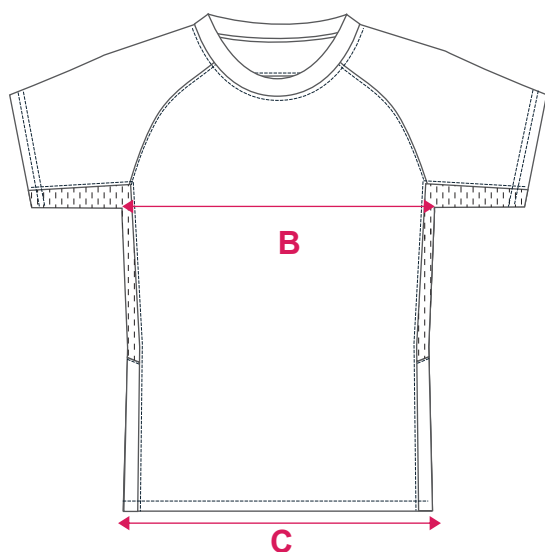

# PERFORMANCE 2018

NOTE: Please check all details carefully before order is submitted

**PATTERN:** *STANDARD FIT - KIDS SIZING - SHORT SLEEVE*

- Y60138

- Y60139

- Y60140

	SIZE	4G	6G	8G	10G	12G	14G
Back Length	<b>A</b>	39	43	47	51	55	59
1/2 Chest	<b>B</b>	33.5	35.5	37.5	39.5	41.5	44.5
1/2 Hem Circumference	<b>C</b>	33.5	35.5	37.5	39.5	41.5	44.5

*STANDARD FIT - ADULT SIZING - SHORT SLEEVE*

	SIZE	8A	10A	12A	14A	16A	18A	20A	22A	24A
Back Length	<b>A</b>	63.5	66.5	68	69.5	71	72.5	74	75.5	77
1/2 Chest	<b>B</b>	46	48.5	51	53.5	56	58.5	61	63.5	66
1/2 Hem Circumference	<b>C</b>	46	48.5	51	53.5	56	58.5	61	63.5	66