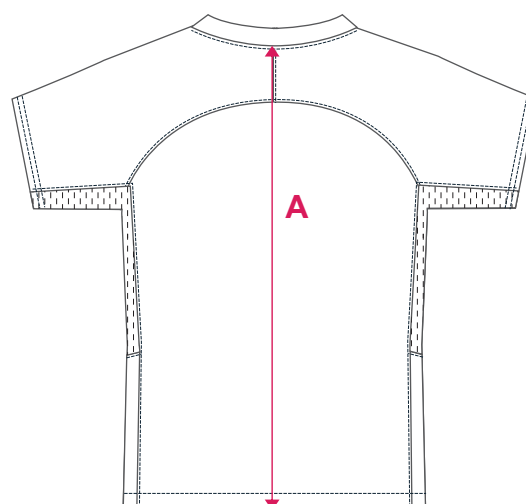

BACK

PERFORMANCE 2018

NOTE: Please check all details carefully before order is submitted