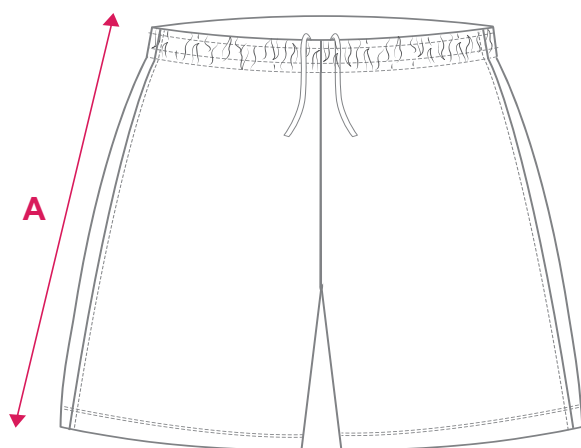

## STANDARD FIT - KIDS SIZING

**PATTERN:**

**- Y70026**

	SIZE	4K	6K	8K	10K	12K	14K
Outside Leg	<b>A</b>	23	25	27	29	31	33

## STANDARD FIT - ADULT SIZING

	SIZE	8A	10A	12A	14A	16A	18A	20A	22A	24A
Outside Leg	<b>A</b>	34	35	36	37	38	39	40	41	42

**FRONT**

**BACK**

**PERFORMANCE 2018**

NOTE: Please check all details carefully before order is submitted