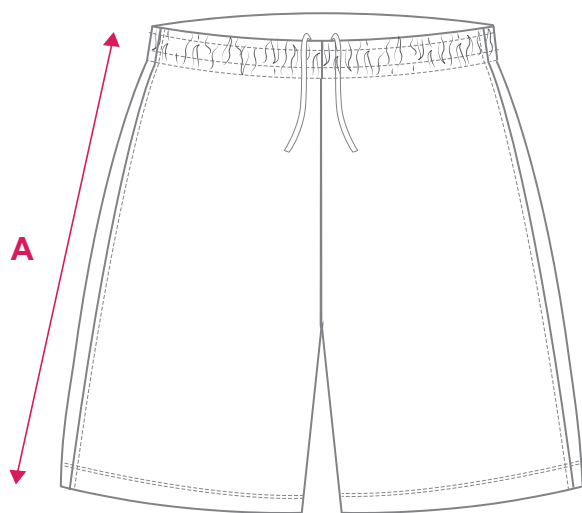

## STANDARD FIT - KIDS SIZING

**PATTERN:**

**- Y70024**

	SIZE	4K	6K	8K	10K	12K	14K
Outside Leg	<b>B</b>	29	32	35	38	41	44

## STANDARD FIT - ADULT SIZING

	SIZE	XS	S	M	L	XL	2XL	3XL	4XL	5XL
Outside Leg	<b>A</b>	44.5	45.5	46.5	47.5	48.5	49.5	50.5	51.5	52.5

**FRONT**

**BACK**

**PERFORMANCE 2018**

NOTE: Please check all details carefully before order is submitted